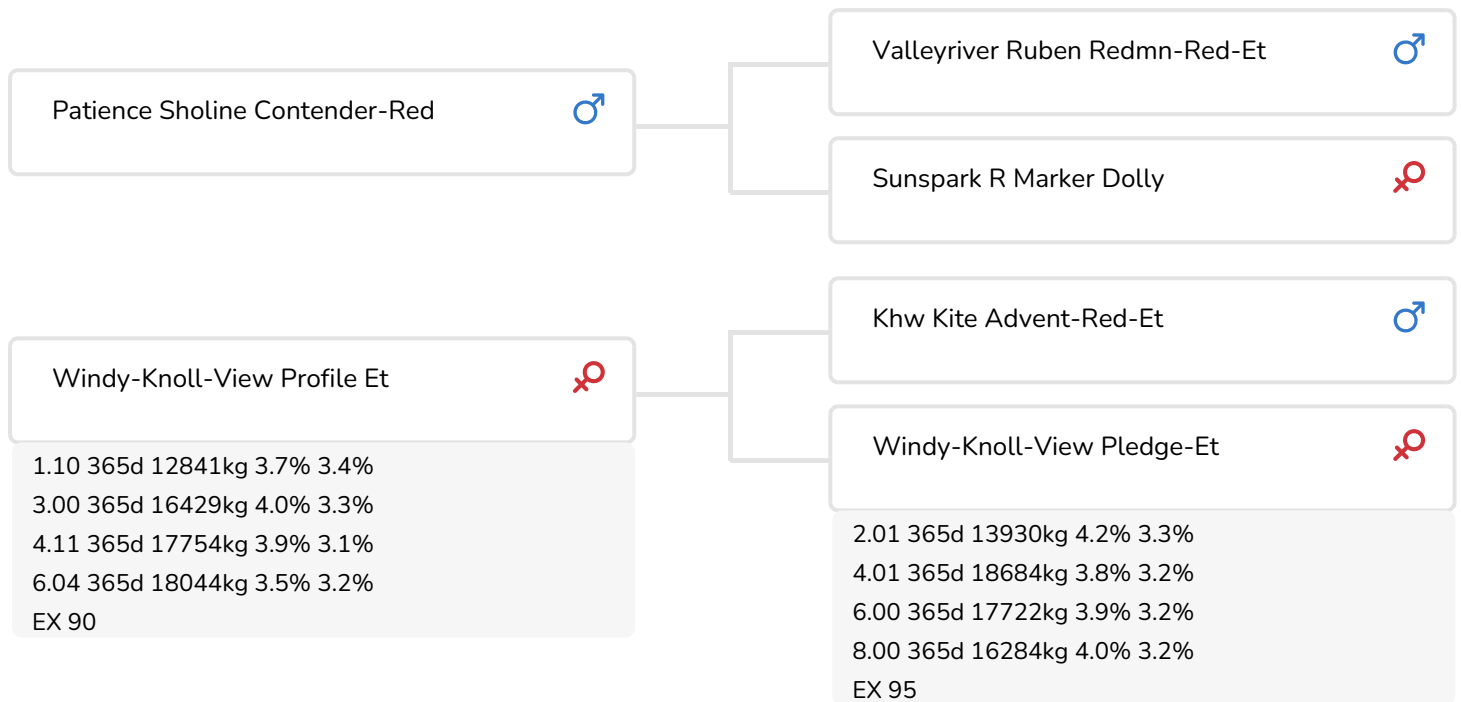

- + Maternal line with many excellent cows
- + Outcross
- + Correct udders
- + aAa 516

BEE Pep Mathilda N.C. (s. Pep-Red)
Owner: LOH-AN Holsteins (DE) / Bienstädt Agrar (DE)

BULL INFORMATION

Name	Windy-Knoll-View Pep-Red	Date of birth	2014-02-25
Herdbook number	US 56653235	Kappa Casein	AA
A.I.-code	780571	Beta Casein	A1/A2
PFW code	A	Cow family	Promis
aAa code	516342	Straw colour	Dik Transparant
colour	RB		
Breed	100% HF		

Himmel-Valley Pep Mojito-Red(s. Pep-Red) (EX-91)
Owner.: Dylan Himmelberger, Lebanon PA, USA

Windy-Knoll-View Profile (EX 90)
(dam of Pep-Red)

BREEDING VALUES

NVI	INET	Lgv.
-309	-658	-587

PRODUCTIEVERERVING

% Rel	Daughters	Herds			
93	102	58			
KG milk	% Fat	% Protein	KG fat	KG protein	Inet
-1701	-0.42	-0.25	-106	-79	-658

FUNCTIONAL TRAITS

Calving ease		96
Vitality		93
Beef index		98

DAUGHTERS

Fertility		104
Calving interval		104
Mat. calving process		98
Mat.Vitality		92
Persistency		91
Maturity rate		99
Udder health		98
Somatic cell count		98
Milking speed		97
Robot efficiency		91
Robot interval		92
Robot habituation		102
Claw health		93
Temperament		102
Body weight		101