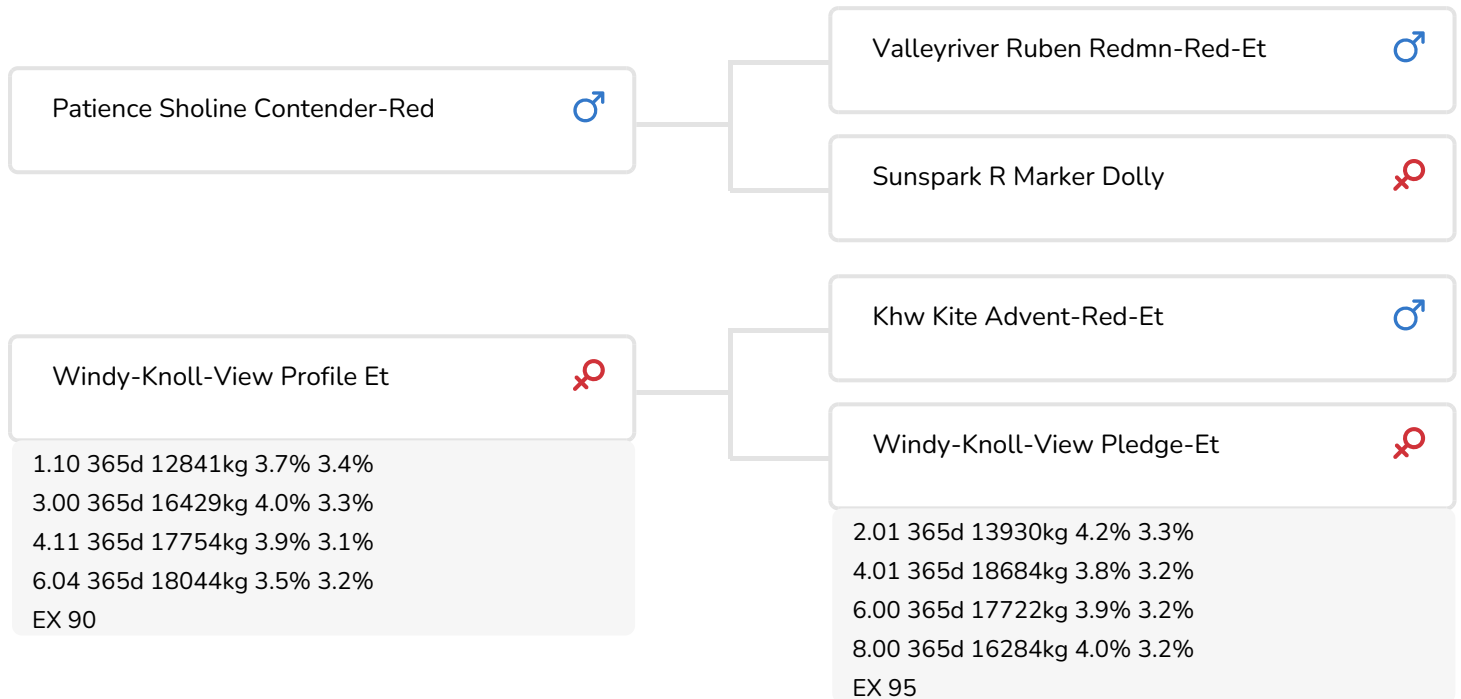

- + Maternal line with many excellent cows
- + Outcross
- + Correct udders
- + aAa 516

BEE Pep Mathilda N.C. (s. Pep-Red)
Owner: LOH-AN Holsteins (DE) / Bienstädt Agrar (DE)

BULL INFORMATION

Name	Windy-Knoll-View Pep-Red	Date of birth	2014-02-25
Herdbook number	US 56653235	Kappa Casein	AA
A.I.-code	780571	Beta Casein	A1/A2
aAa code	516342	Cow family	Promis
colour	RB	Straw colour	Dik Transparant
Breed	100% HF		

Himmel-Valley Pep Mojito-Red(s. Pep-Red) (EX-91)
 Owner.: Dylan Himmelberger, Lebanon PA, USA

Windy-Knoll-View Profile (EX 90)
 (dam of Pep-Red)

BREEDING VALUES

NVI	INET	Lgv.
-268	-598	-503

PRODUCTIEVERERVING

% Rel	Daughters	Herds			
93	102	58			
KG milk	% Fat	% Protein	KG fat	KG protein	Inet
-1569	-0.39	-0.24	-96	-72	-598

FUNCTIONAL TRAITS

Calving ease		96
Vitality		93
Beef index		98

DAUGHTERS

Fertility		103
Calving interval		101
Mat. calving process		98
Mat.Vitality		92
Persistency		90
Maturity rate		100
Udder health		100
Somatic cell count		99
Milking speed		97
Robot efficiency		91
Robot interval		91
Robot habituation		99
Claw health		95
Temperament		102
Body weight		102