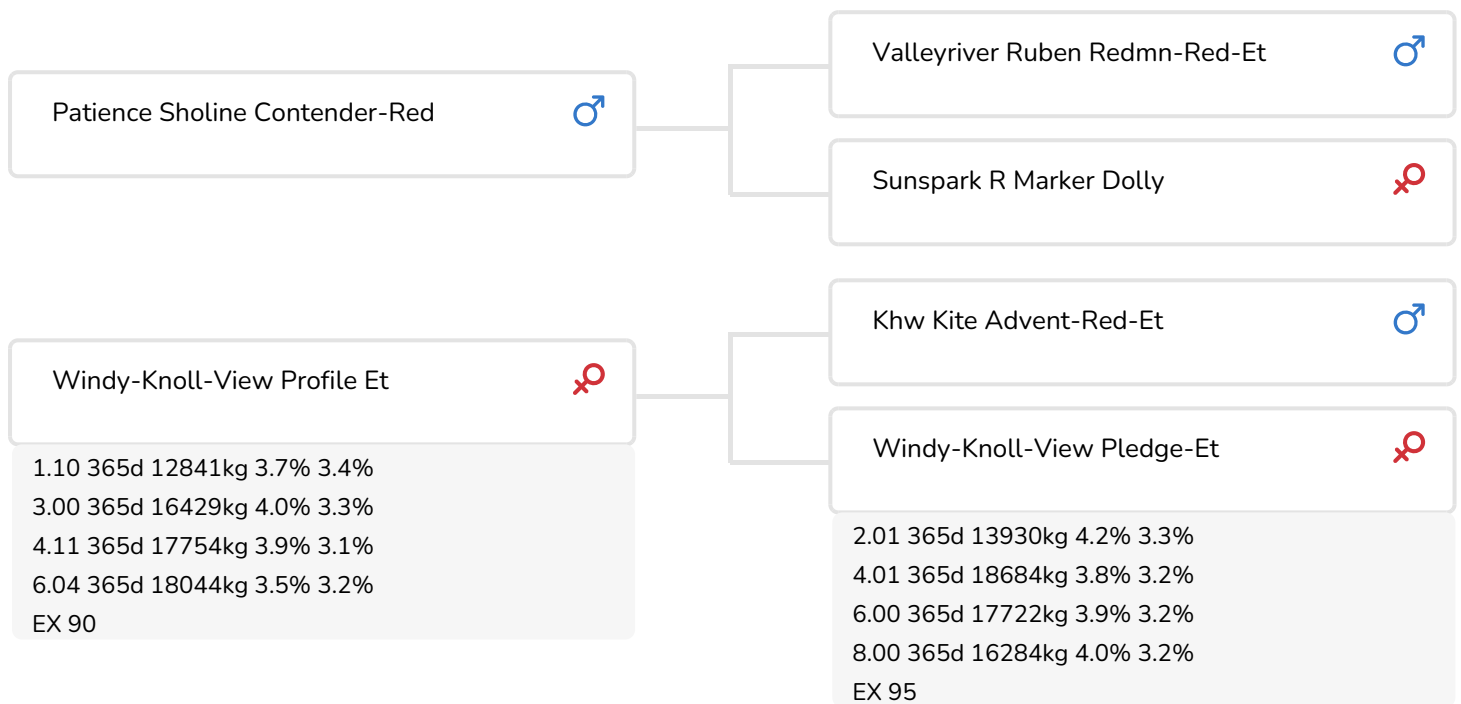

- + Maternal line with many excellent cows
- + Outcross
- + Correct udders
- + aAa 516

BEE Pep Mathilda N.C. (s. Pep-Red)
Owner: LOH-AN Holsteins (DE) / Bienstädt Agrar (DE)

BULL INFORMATION

Name	Windy-Knoll-View Pep-Red	Date of birth	2014-02-25
Herdbook number	US 56653235	Kappa Casein	AA
A.I.-code	780571	Beta Casein	A1/A2
PFW code	A	Cow family	Promis
aAa code	516342	Straw colour	Dik Transparant
colour	RB		
Breed	100% HF		

Himmel-Valley Pep Mojito-Red(s. Pep-Red) (EX-91)
Owner.: Dylan Himmelberger, Lebanon PA, USA

Windy-Knoll-View Profile (EX 90)
(dam of Pep-Red)

BREEDING VALUES		
NVI	INET	Lgv.
-315	-714	-686

PRODUCTIEVERERVING					
% Rel	Daughters	Herds			
94	104	60			
KG milk	% Fat	% Protein	KG fat	KG protein	Inet
-1877	-0.41	-0.22	-116	-85	-714