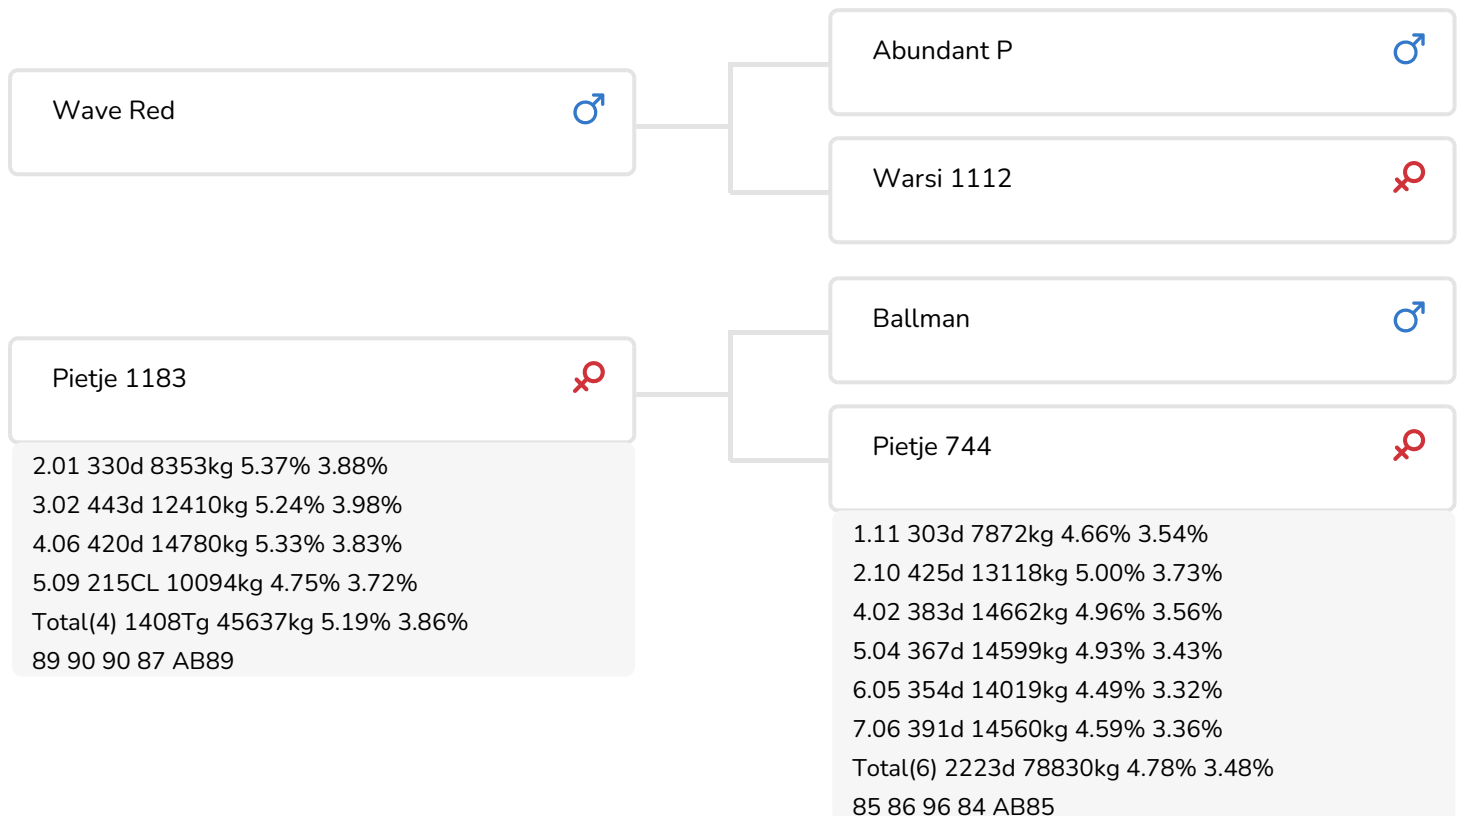

Alger Meekma

Breeder: Abbink Melkveehouderij V.O.F., Vriezenveen

BULL INFORMATION

Name	Wilskracht Waltz RF	Date of birth	2024-05-22
Herdbook number	NL 694805037	Gestation length	284
A.I.-code	361387	Kappa Casein	BB
PFW code	C	Beta Casein	A1/A1
aAa code	342	Cow family	Pietje
colour	ZB	Straw colour	Geel
Breed	100% HF		

Wilskracht Waltz rc combines two of the most important and most successful cow families from the Abbink dairy and breeding farm in Vriezenveen. His dam is Pietje 1183, from the Pietje line, which has produced several champions at the Twentse After Summer Show, TASS (NL).

Through sire Wave, the sire line goes back to the Warsi family, with the Jacuzzi dam coming from Warsi 879 (EX 93), the grand dam of Waltz. She won several titles at different shows, including reserve champion in the older cows class at the HHH Show in 2022 (NL).