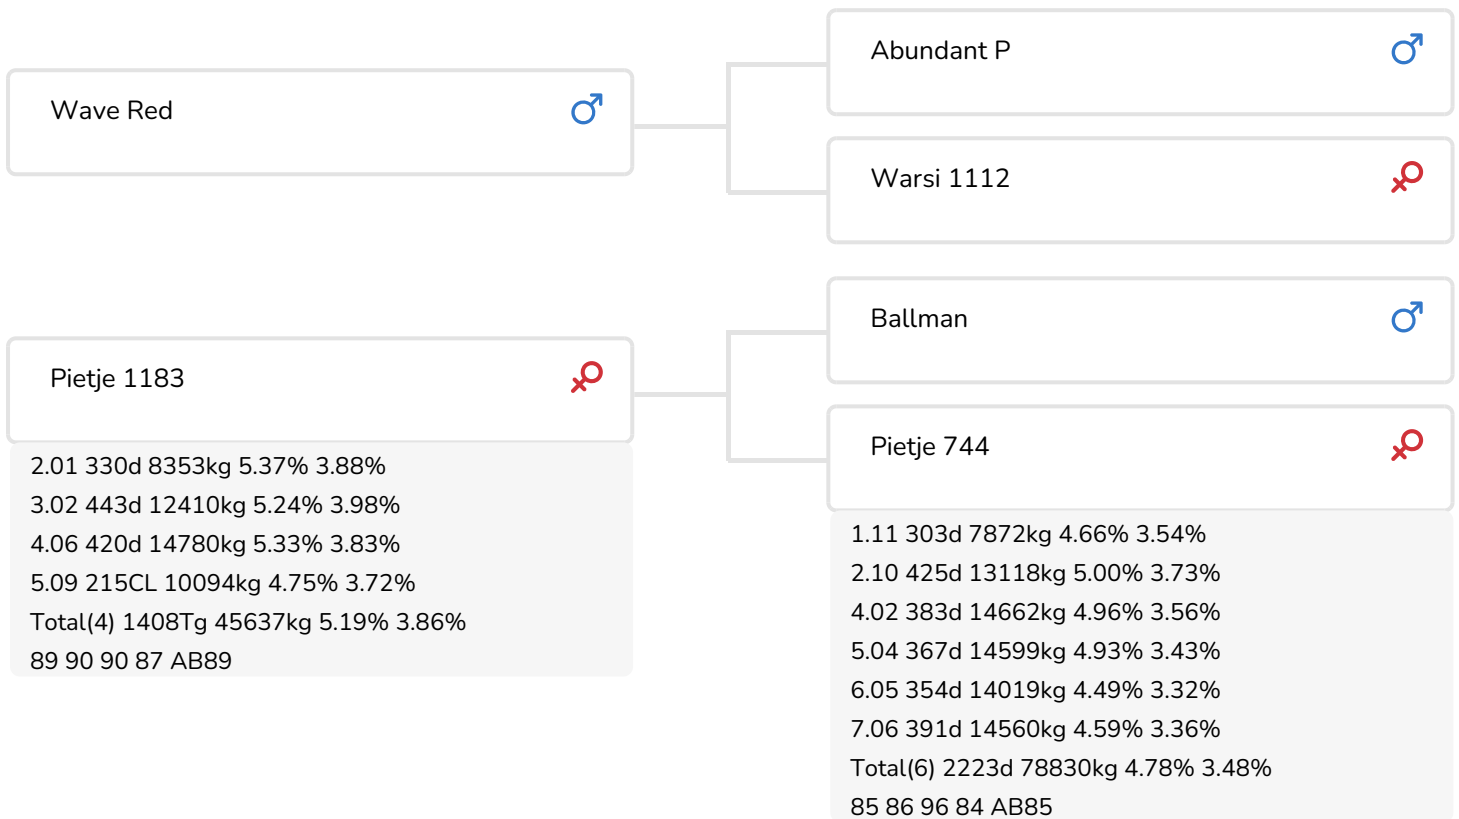

Alger Meekma

Breeder: Abbink Melkveehouderij V.O.F., Vriezenveen

BULL INFORMATION

Name	Wilskracht Waltz RF	Date of birth	2024-05-22
Herdbook number	NL 694805037	Gestation length	284
A.I.-code	361387	Kappa Casein	BB
PFW code	C	Beta Casein	A1/A1
aAa code	342	Cow family	Pietje
colour	ZB	Straw colour	Geel
Breed	100% HF		

Wilskracht Waltz rc combines two of the most important and most successful cow families from the Abbink dairy and breeding farm in Vriezenveen. His dam is Pietje 1183, from the Pietje line, which has produced several champions at the Twentse After Summer Show, TASS (NL).

Through sire Wave, the sire line goes back to the Warsi family, with the Jacuzzi dam coming from Warsi 879 (EX 93), the grand dam of Waltz. She won several titles at different shows, including reserve champion in the older cows class at the HHH Show in 2022 (NL).