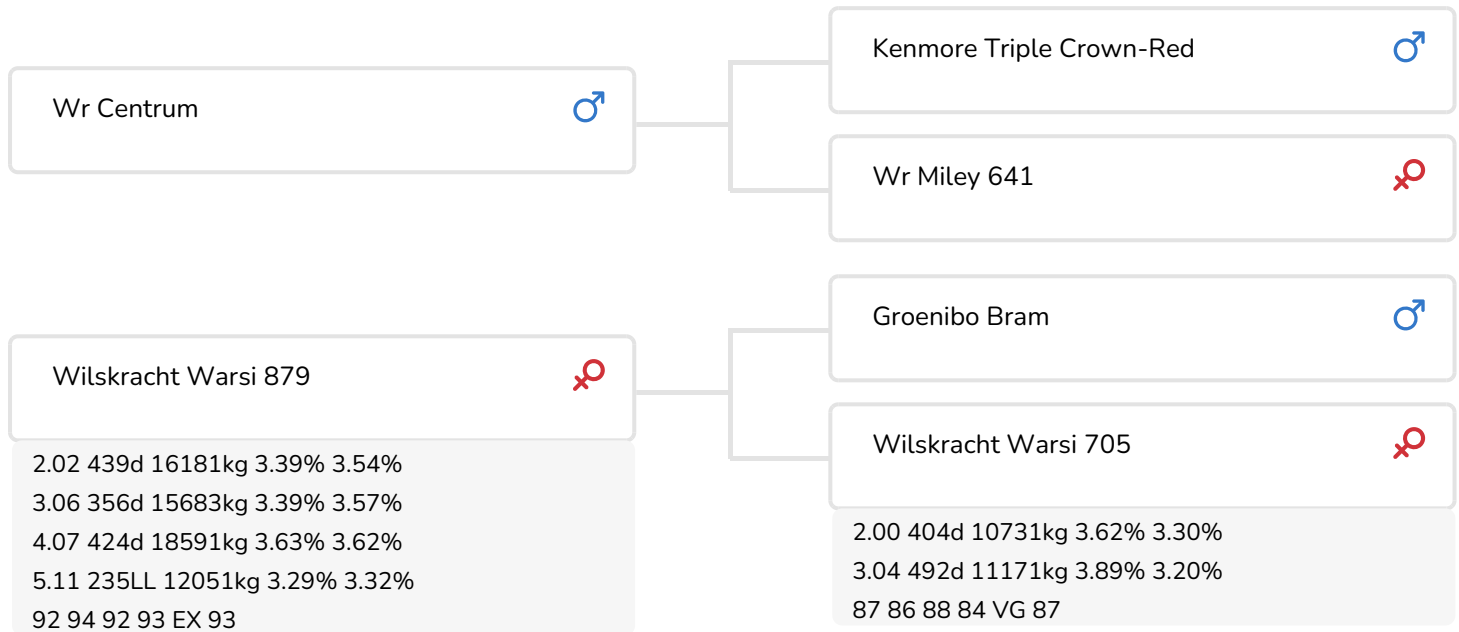

Alger Meekma

Breeder: Wilskracht Genetics, Vriezenveen

- + From the Warsi family
- + High persistency
- + A greater bull to introduce balance
- + Combines production and conformation
- + aAa 513

Alger Meekma

Wilskracht Warsi 879
Dam of Camino Red

BULL INFORMATION

Name	Wilskracht Camino Red	Date of birth	2023-01-21
Herdbook number	NL 694803738	Gestation length	284
A.l.-code	361327	Kappa Casein	AA
aAa code	513	Beta Casein	A1/A1
colour	RB	Cow family	Wilskracht Warsi
Breed	100 % HF	Straw colour	Geel

Warsi 879 is a hard-working cow, as demonstrated by her way above average lactation values over successive lactations. Her current production figure is more than 65,000 kg. The cow family behind the Warsis - the Etazon Warsau line - has been a regular supplier of bulls from various branches of the family on a large scale for many years. Recent additions include Red Ravello and Owner, while before them Winsome and Albiorix rf also originated from this family.