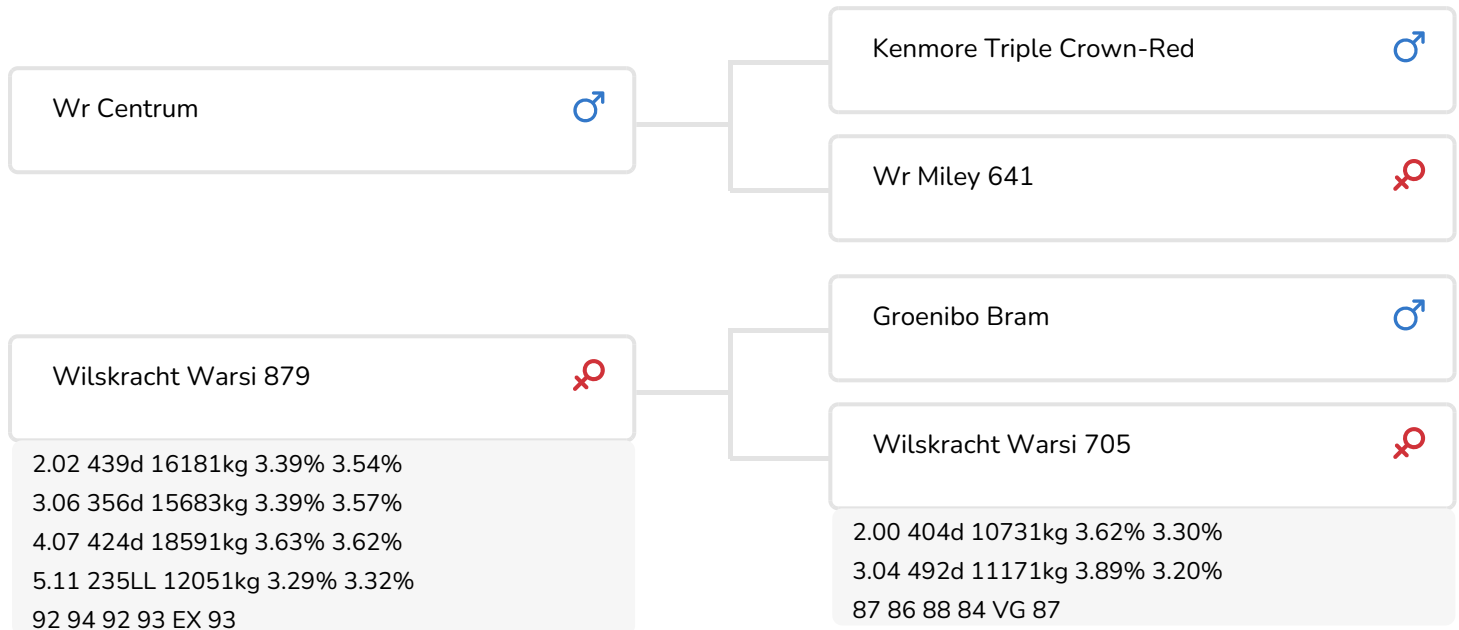

Alger Meekma

Breeder: Wilskracht Genetics, Vriezenveen

- + From the Warsi family
- + High persistency
- + A greater bull to introduce balance
- + Combines production and conformation
- + aAa 513

Alger Meekma

Wilskracht Warsi 879
Dam of Camino Red

BULL INFORMATION

Name	Wilskracht Camino Red	Date of birth	2023-01-21
Herdbook number	NL 694803738	Gestation length	284
A.l.-code	361327	Kappa Casein	AA
aAa code	513	Beta Casein	A1/A1
colour	RB	Cow family	Wilskracht Warsi
Breed	100 % HF	Straw colour	Geel

Warsi 879 is a hard-working cow, as demonstrated by her way above average lactation values over successive lactations. Her current production figure is more than 65,000 kg. The cow family behind the Warsis - the Etazon Warsau line - has been a regular supplier of bulls from various branches of the family on a large scale for many years. Recent additions include Red Ravello and Owner, while before them Winsome and Albiorix rf also originated from this family.