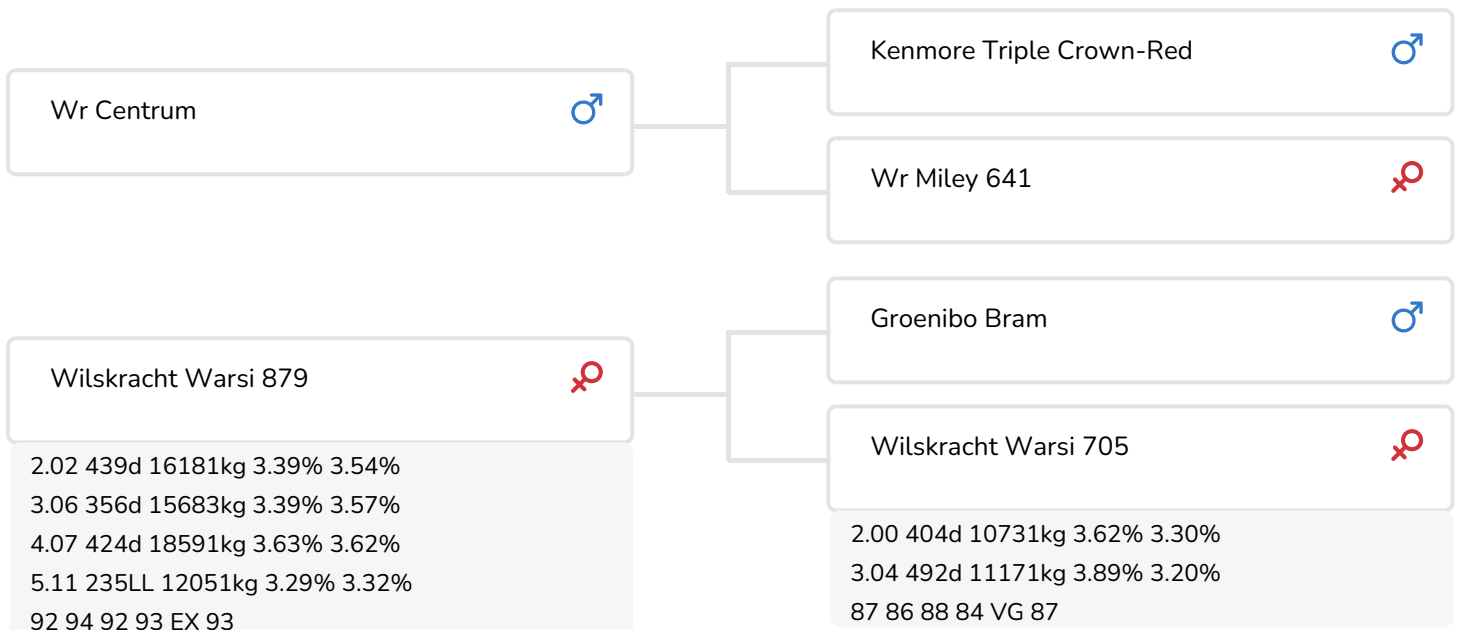

Alger Meekma

Breeder: Wilskracht Genetics, Vriezenveen

- + From the Warsi family
- + High persistency
- + A greater bull to introduce balance
- + Combines production and conformation
- + aAa 513

Wilskracht Warsi 879
Dam of Camino Red

BULL INFORMATION

Name	Wilskracht Camino Red	Date of birth	2023-01-21
Herdbook number	NL 694803738	Gestation length	284
A.I.-code	361327	Kappa Casein	AA
PFW code	B	Beta Casein	A1/A1
aAa code	513	Cow family	Wilskracht Warsi
colour	RB	Straw colour	Geel
Breed	100 % HF		

Warsi 879 is a hard-working cow, as demonstrated by her way above average lactation values over successive lactations. Her current production figure is more than 65,000 kg. The cow family behind the Warsis - the Etazon Warsau line - has been a regular supplier of bulls from various branches of the family on a large scale for many years. Recent additions include Red Ravello and Owner, while before them Winsome and Albiorix rf also originated from this family.