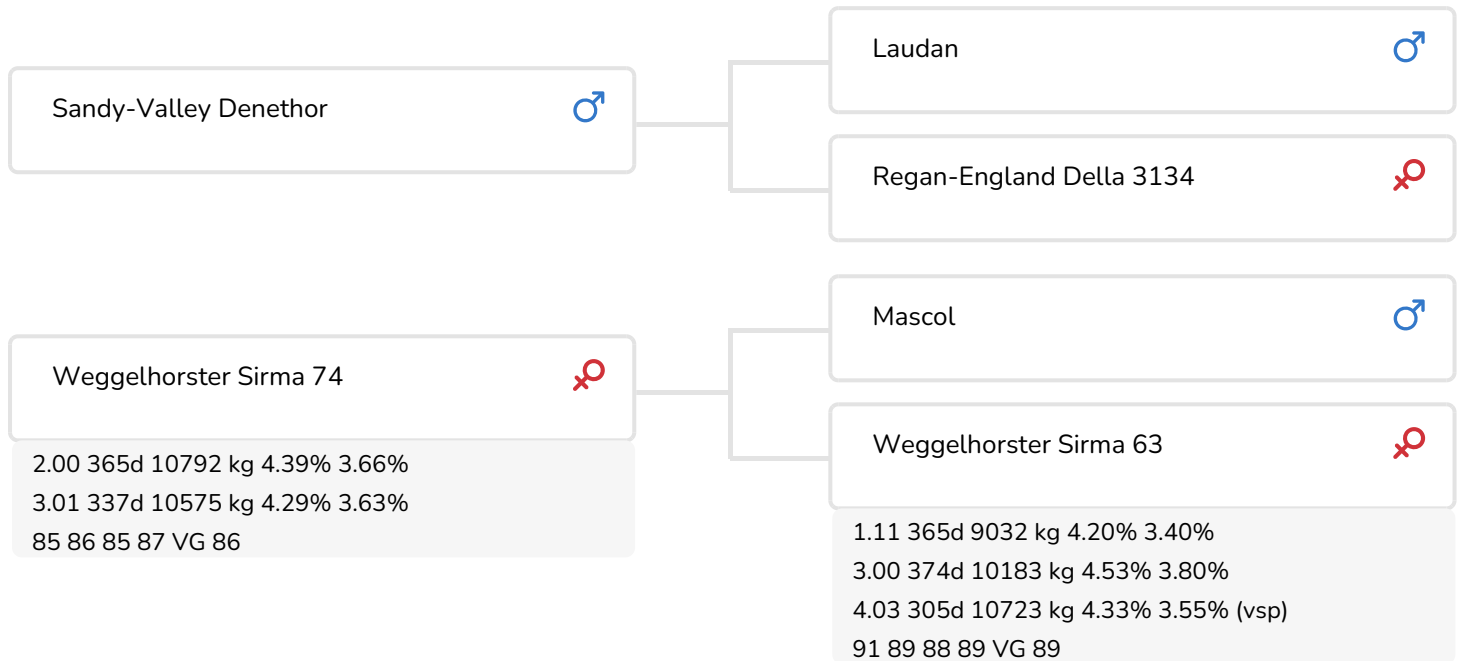

- + A2/A2
- + Easy births
- + Sturdy feet
- + Very low somatic cell count

Dijkstar Lies 24 (s. The Voice)  
Owner: Bongers-Hegger C.V., Egchel (NL)

## BULL INFORMATION

Name	Weggelhorster The Voice	Date of birth	2011-01-11
Herdbook number	NL 584619878	Gestation length	286
A.l.-code	36869	Kappa Casein	AB
aAa code	135246	Beta Casein	A2/A2
colour	ZB	Cow family	Sirma
Breed	100% HF	Straw colour	Oranje