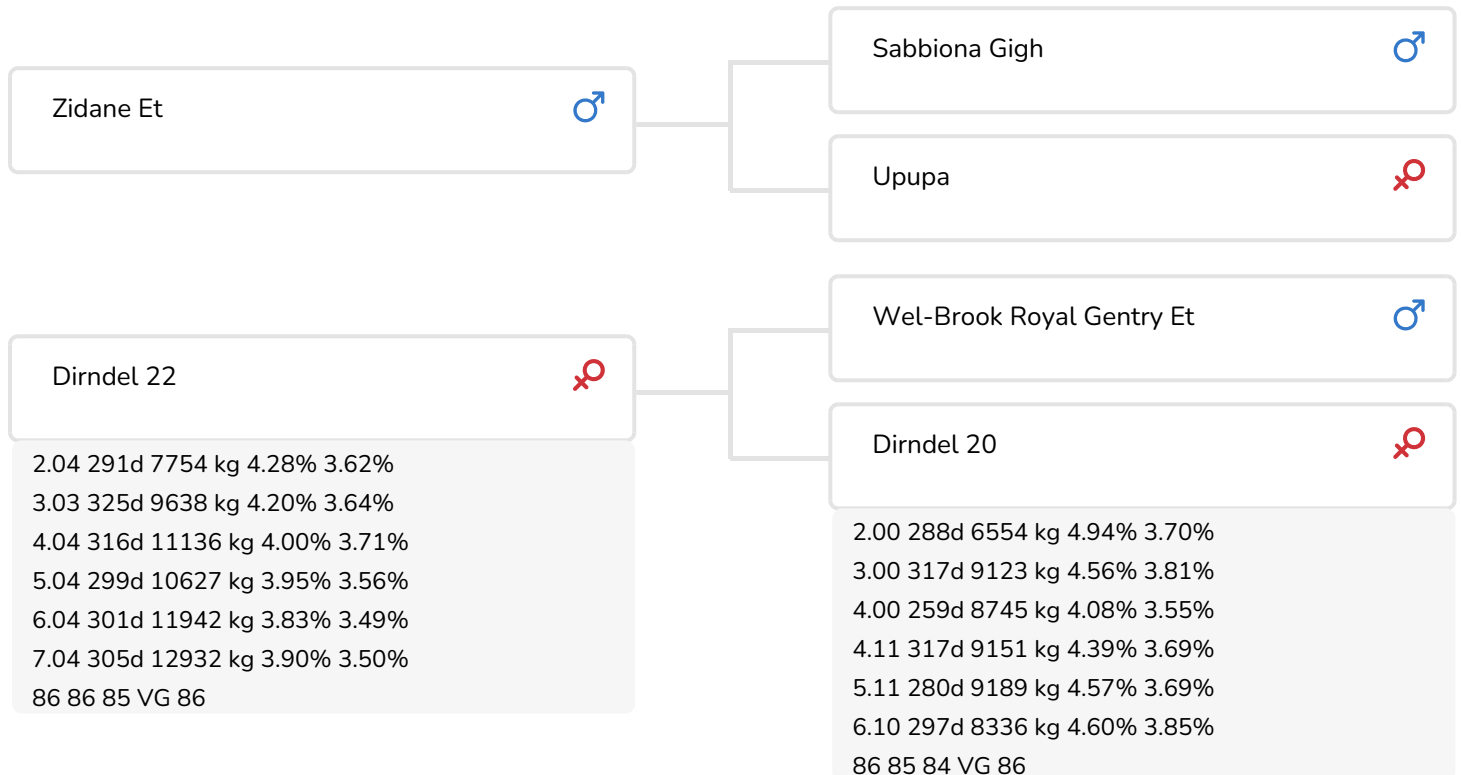

Alger Meekma

Breeder: Mts. Haytink-Wichers, Lochem

- + Calving ease
- + Outcross
- + Nice fat-protein ratio
- + Practical proven cow family
- + 5 generations: each year a calf!
- + 5 generations: low cell counts!
- + 6 generations: 6 lactations or more!

Weggelhorster Regate 1 (s. Santana)
Owner: Mts. Haijink-Wichers, Lochem (NL)

BULL INFORMATION

Name	Weggelhorster Santana	Date of birth	2003-10-15
Herdbook number	NL 379401837	Kappa Casein	AB
A.I.-code	36593	Beta Casein	A1/A2
aAa code	156324	Cow family	Dirndel
colour	ZB	Straw colour	Oranje
Breed	100% HF		

Weggelhorster Regate 1 (s. Santana)

Weggelhorster Regate 1 (s. Santana)

BREEDING VALUES

NVI	INET	Lgv.
-140	-303	-370

PRODUCTIEVERERVING

% Rel	Daughters	Herds			
99	5498	1569			
KG milk	% Fat	% Protein	KG fat	KG protein	Inet
-725	-0.29	-0.05	-58	-30	-303