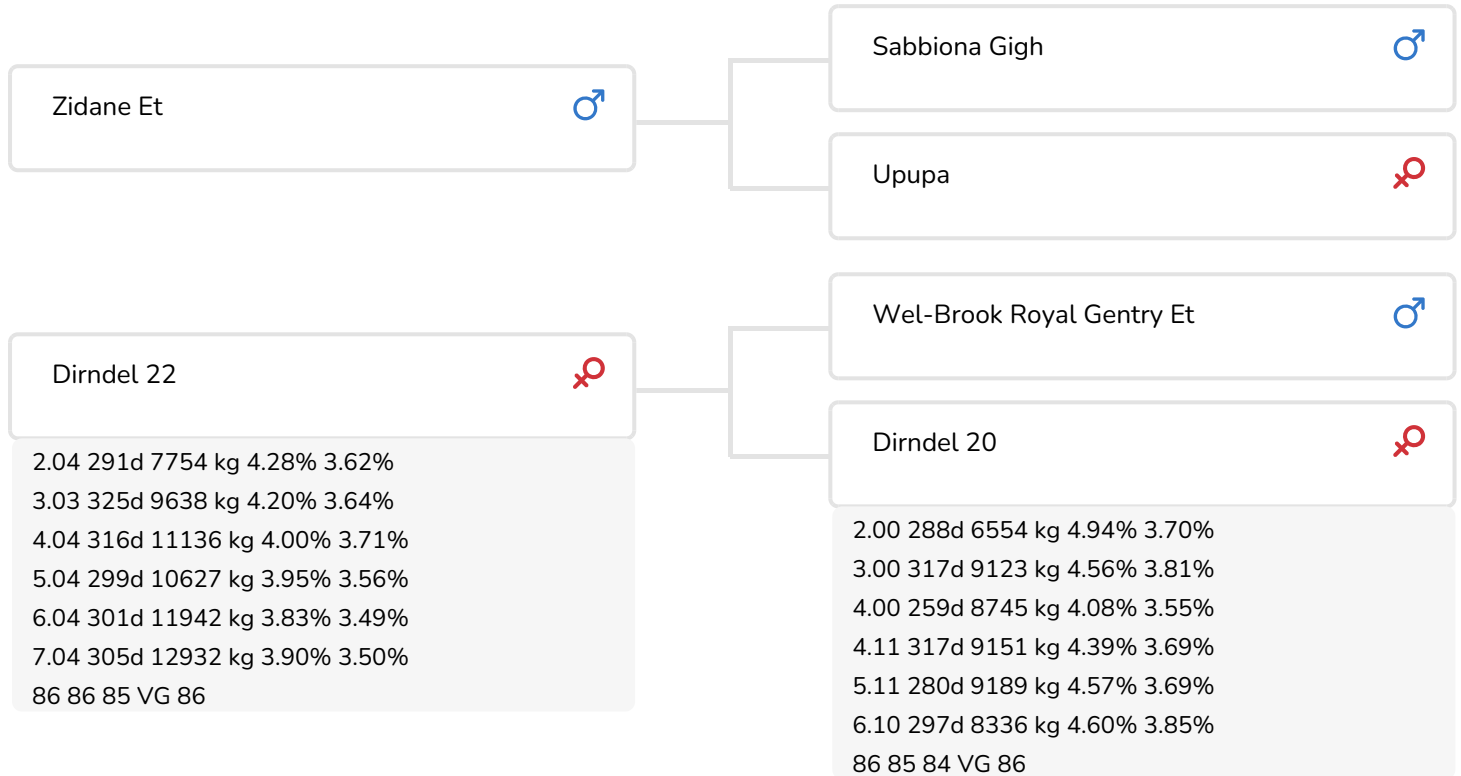

Alger Meekma

Breeder: Mts. Haytink-Wichers, Lochem

- + Calving ease
- + Outcross
- + Nice fat-protein ratio
- + Practical proven cow family
- + 5 generations: each year a calf!
- + 5 generations: low cell counts!
- + 6 generations: 6 lactations or more!

Weggelhorster Regate 1 (s. Santana)
Owner: Mts. Haijink-Wichers, Lochem (NL)

BULL INFORMATION

Name	Weggelhorster Santana	Date of birth	2003-10-15
Herdbook number	NL 379401837	Kappa Casein	AB
A.I.-code	36593	Beta Casein	A1/A2
aAa code	156324	Cow family	Dirndel
colour	ZB	Straw colour	Oranje
Breed	100% HF		

Weggelhorster Regate 1 (s. Santana)

Weggelhorster Regate 1 (s. Santana)

BREEDING VALUES

NVI	INET	Lgv.
-81	-211	-223

PRODUCTIEVERERVING

% Rel	Daughters	Herds			
99	5452	1565			
KG milk	% Fat	% Protein	KG fat	KG protein	Inet
-489	-0.27	-0.02	-43	-19	-211