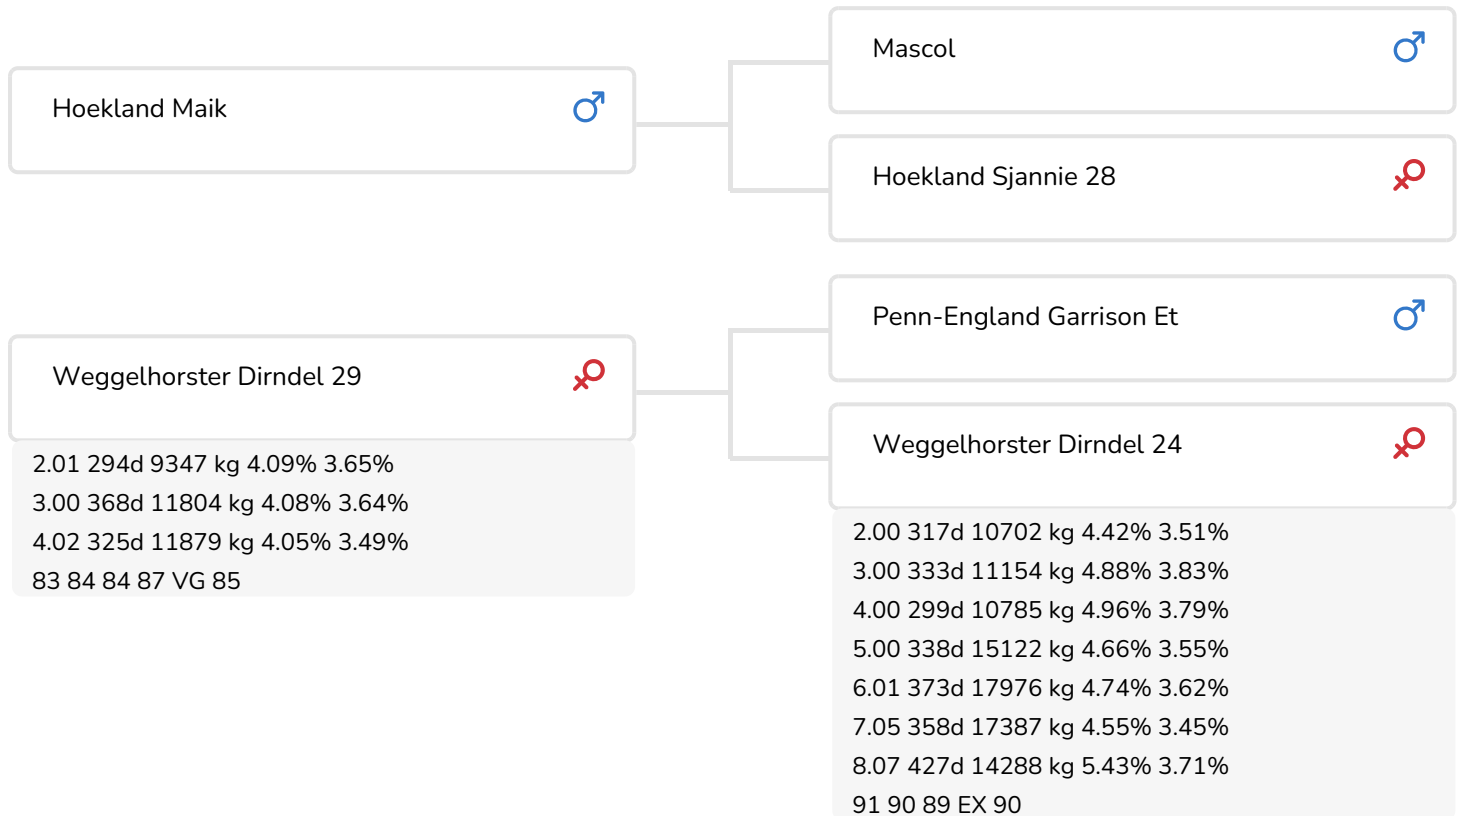

Alger Meekma

Breeder: Mts. Haytink-Wichers, Lochem

- + Strong heifers
- + Excellent legs & feet
- + High milk yield
- + Good fertility
- + Late maturing

Alger Meekma

Weggelhorster Coba 94 (s. Ashburton)
Owner: Mts. Haytink-Wichers, Lochem (NL)

BULL INFORMATION

Name	Weggelhorster Ashburton	Date of birth	2012-04-28
Herdbook number	NL 712321327	Gestation length	280
A.l.-code	36927	Kappa Casein	AE
aAa code	513426	Beta Casein	A1/A2
colour	ZB	Cow family	Dirndel
Breed	100% HF	Straw colour	Red