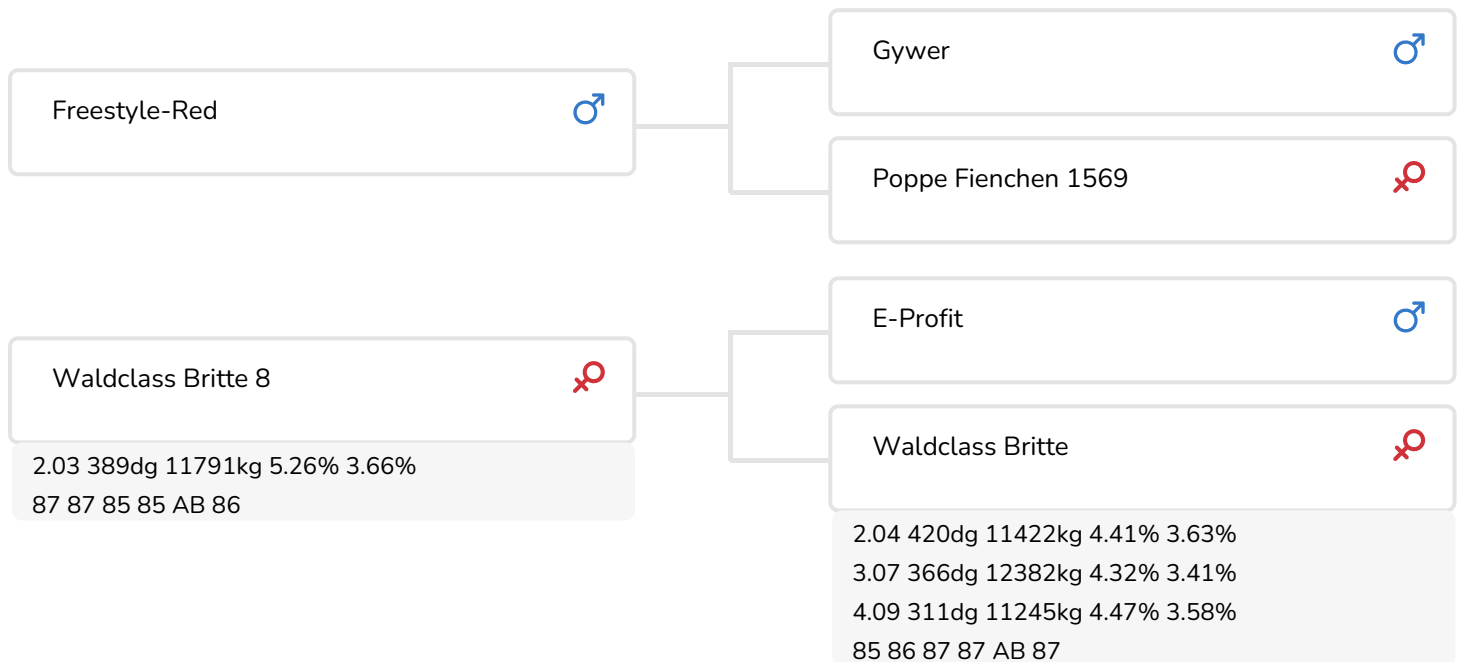

Alger Meekma

Breeder: Mts. van de Meulen-Algra, Suawoude

- + From a successful Dutch maternal line
- + All-round, very good production and conformation
- + Red factor carrier
- + Beta casein A2A2

BULL INFORMATION

Name	Waldclass Fedde RF	Date of birth	2021-12-18
Herdbook number	NL 596798141	Gestation length	275
A.I.-code	361302	Kappa Casein	AA
PFW code	C	Beta Casein	A2/A2
aAa code	243	Cow family	Waldclass Britte
colour	ZB	Straw colour	Oranje
Breed	100 % HF		

Red factor carrier Waldclass Fedde RF (Freestyle x Profit x Esperanto) is an A2A2 bull originating from a Dutch cow family (Bea/Britte) which has regularly produced interesting bulls, certainly in recent years. For generations, the line has represented a perfect combination of good conformation and good production.