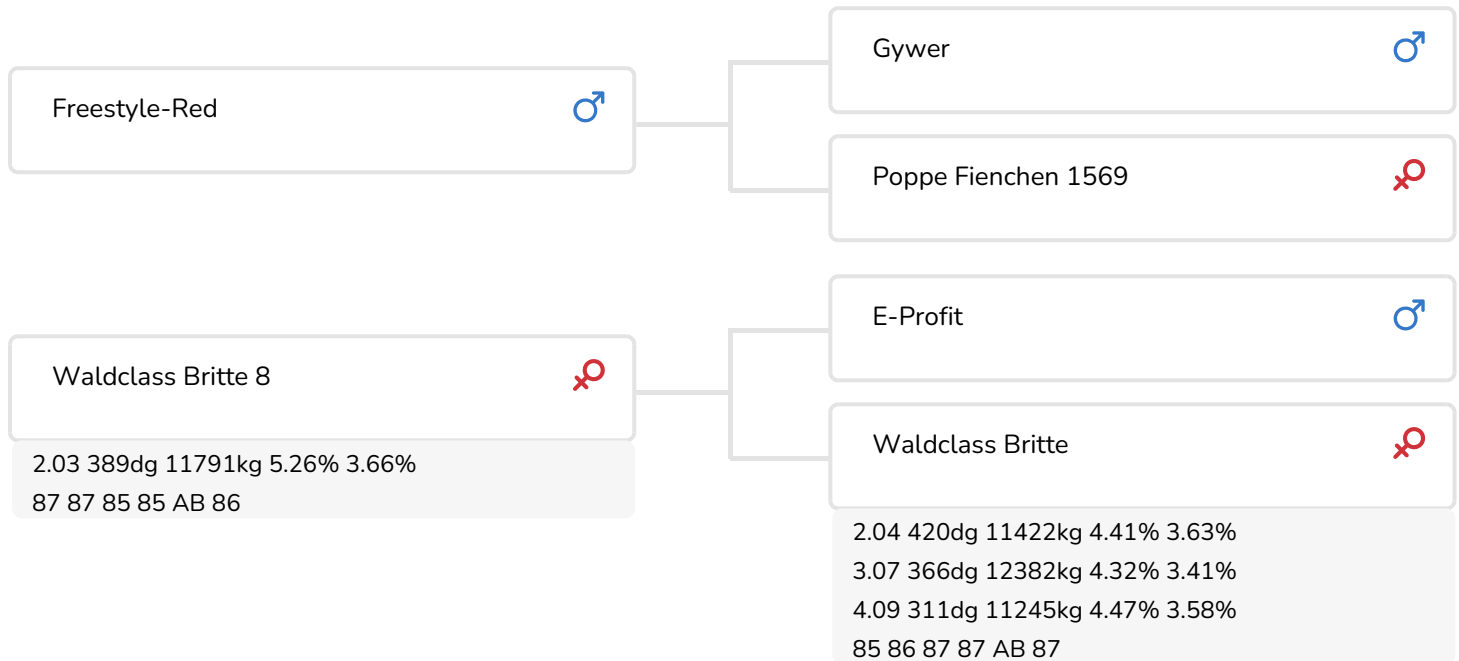

Alger Meekma

Breeder: Mts. van de Meulen-Algra, Suawoude

- + From a successful Dutch maternal line
- + All-round, very good production and conformation
- + Red factor carrier
- + Beta casein A2A2

BULL INFORMATION

Name	Waldclass Fedde RF	Date of birth	2021-12-18
Herdbook number	NL 596798141	Gestation length	275
A.I.-code	361302	Kappa Casein	AA
aAa code	243	Beta Casein	A2/A2
colour	ZB	Cow family	Waldclass Britte
Breed	100 % HF	Straw colour	Oranje

Red factor carrier Waldclass Fedde RF (Freestyle x Profit x Esperanto) is an A2A2 bull originating from a Dutch cow family (Bea/Britte) which has regularly produced interesting bulls, certainly in recent years. For generations, the line has represented a perfect combination of good conformation and good production.