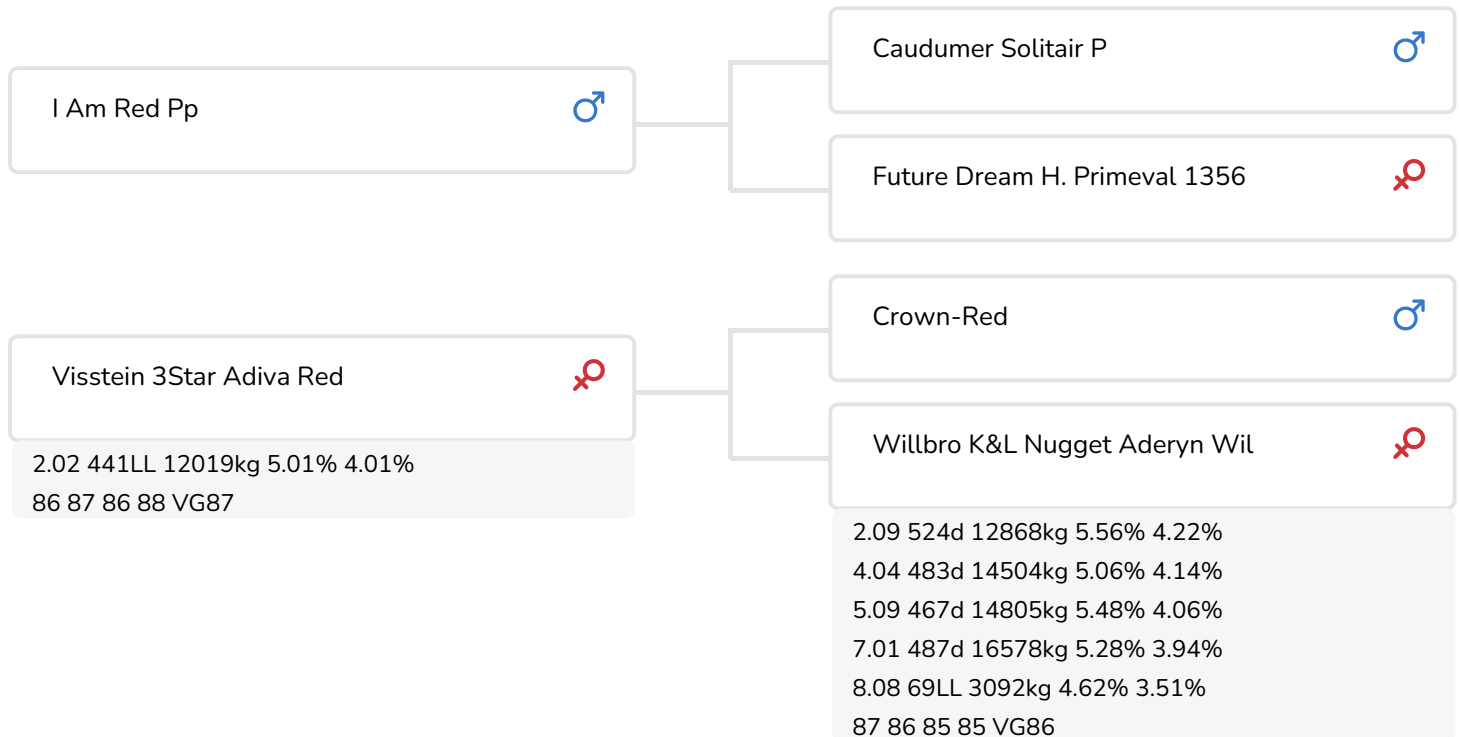

Breeder: V.O.F. Visstein, 't Harde

- + Heterozygous polled
- + Dam with more than 4% protein
- + Shallow udders
- + Milk-type bull with good length
- + A2A2

Visstein 3STAR Adiva Red (VG 87)  
Dam of Iconic Red P

## BULL INFORMATION

Name	Visstein 3Star Iconic Red P	Date of birth	2022-11-14
Herdbook number	NL 694877238	Gestation length	283
A.l.-code	361329	Kappa Casein	AB
aAa code	432	Beta Casein	A2/A2
colour	RB	Cow family	
Breed	100 % HF	Straw colour	Wit

Visstein 3STAR Iconic Red P is an addition to the polled range at K.I. Samen. His dam, Visstein 3STAR Adiva Red, is an impressive daughter by Crown-Red and a half-sister of K.I. Samen bull Davy. As well as Adiva Red and her dam Willbro Nugget Aderyn RDC (VG 86), two of her half-sisters have also been used as bull dams.

Further back in the family tree, the name KHW Durham Altitude (EX 95) appears. Through her many daughters, sons and grandsons she is related to bulls such as Jotan, Acme rc and more recently K.I Samen bulls Adam Red and Alphaman Red.