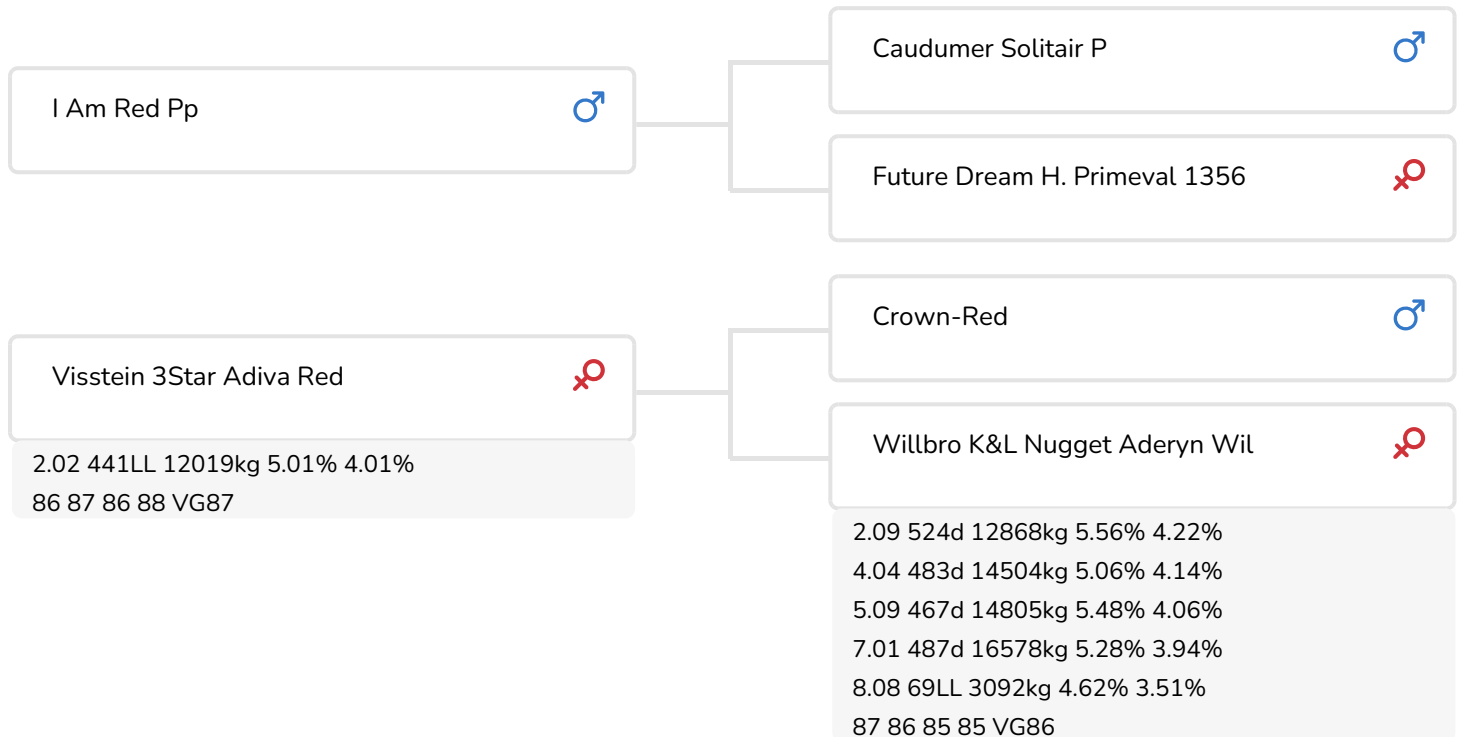

Alger Meekma

Breeder: V.O.F. Visstein, 't Harde

- + Heterozygous polled
- + Dam with more than 4% protein
- + Shallow udders
- + Milk-type bull with good length
- + A2A2

Visstein 3STAR Adiva Red (VG 87)
Dam of Iconic Red P

BULL INFORMATION

Name	Visstein 3Star Iconic Red P	Date of birth	2022-11-14
Herdbook number	NL 694877238	Gestation length	283
A.I.-code	361329	Kappa Casein	AB
aAa code	432	Beta Casein	A2/A2
colour	RB	Cow family	
Breed	100 % HF	Straw colour	Wit

Visstein 3STAR Iconic Red P is an addition to the polled range at K.I. Samen. His dam, Visstein 3STAR Adiva Red, is an impressive daughter by Crown-Red and a half-sister of K.I. Samen bull Davy. As well as Adiva Red and her dam Willbro Nugget Aderyn RDC (VG 86), two of her half-sisters have also been used as bull dams.

Further back in the family tree, the name KHW Durham Altitude (EX 95) appears. Through her many daughters, sons and grandsons she is related to bulls such as Jotan, Acme rc and more recently K.I Samen bulls Adam Red and Alphaman Red.