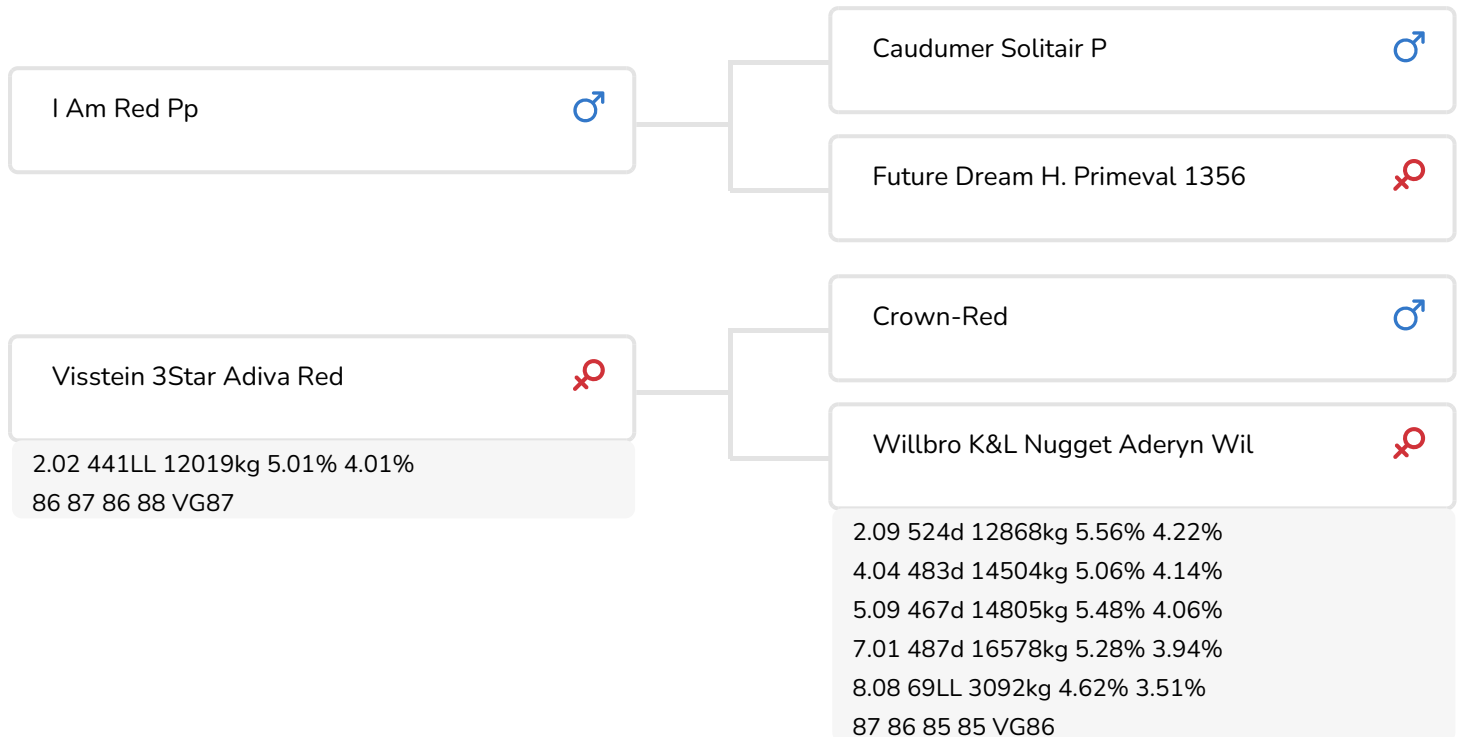

Alger Meekma

Breeder: V.O.F. Visstein, 't Harde

- + Heterozygous polled
- + Dam with more than 4% protein
- + Shallow udders
- + Milk-type bull with good length
- + A2A2

Visstein 3STAR Adiva Red (VG 87)
Dam of Iconic Red P

BULL INFORMATION

Name	Visstein 3Star Iconic Red P	Date of birth	2022-11-14
Herdbook number	NL 694877238	Gestation length	283
A.l.-code	361329	Kappa Casein	AB
aAa code	432	Beta Casein	A2/A2
colour	RB	Cow family	
Breed	100 % HF	Straw colour	Wit

Visstein 3STAR Iconic Red P is an addition to the polled range at K.I. Samen. His dam, Visstein 3STAR Adiva Red, is an impressive daughter by Crown-Red and a half-sister of K.I. Samen bull Davy. As well as Adiva Red and her dam Willbro Nugget Aderyn RDC (VG 86), two of her half-sisters have also been used as bull dams.

Further back in the family tree, the name KHW Durham Altitude (EX 95) appears. Through her many daughters, sons and grandsons she is related to bulls such as Jotan, Acme rc and more recently K.I Samen bulls Adam Red and Alphaman Red.