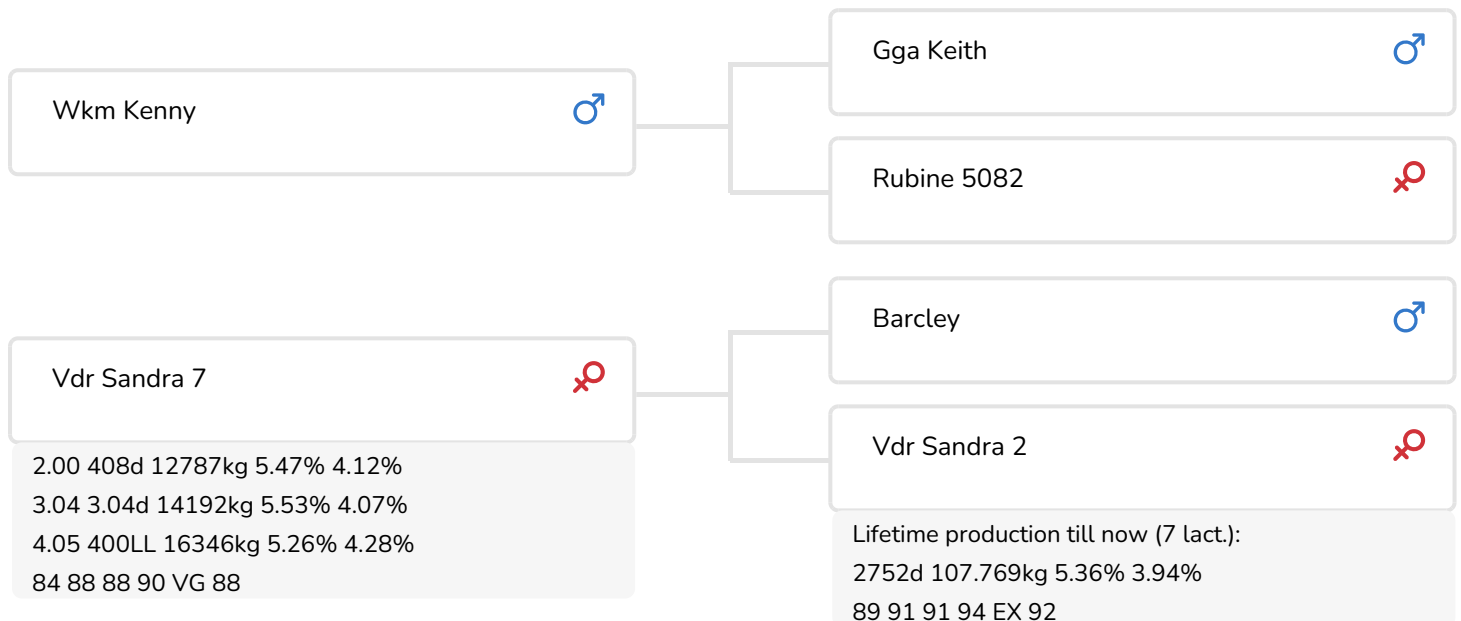

Alger Meekma

Breeder: Dhr. H.J. van de Riet, Markelo

- ✚ Descends from world famous Malki daughter VDR Sandra 2
- ✚ Dam and grand dam have more than 5.3% fat and 3.85% protein
- ✚ Grand dam is the dam of VDR Slash
- ✚ A bull with a smaller stature but great development
- ✚ Strong, hard claws and good locomotion

Alger Meekma

VDR Sandra 7 (VG 86)
Dam of Simple Mind

BULL INFORMATION

Name	VDR Simple Mind	Date of birth	2022-05-29
Herdbook number	NL 588594199	Gestation length	280
A.I.-code	361310	Kappa Casein	BB
PFW code	C	Beta Casein	A1/A2
aAa code	234	Cow family	Sandra Etazon Hyde
colour	ZB	Straw colour	Geel
Breed	100 % HF		

Simple Mind (Kenny x Barcley (VG 88) x Malki (EX 92) offers reliability with very good component percentages He has strong, hard claws and descends from the famous Etazon Hyde family. This lineage has also produced VDR Slash, Hudson, Bonaparte and Antidote. A cow family that stands for super production and good conformation. Simple Mind is closely related to Slash through his grand dam, the well-known EX 92 registered VDR Sandra 2.