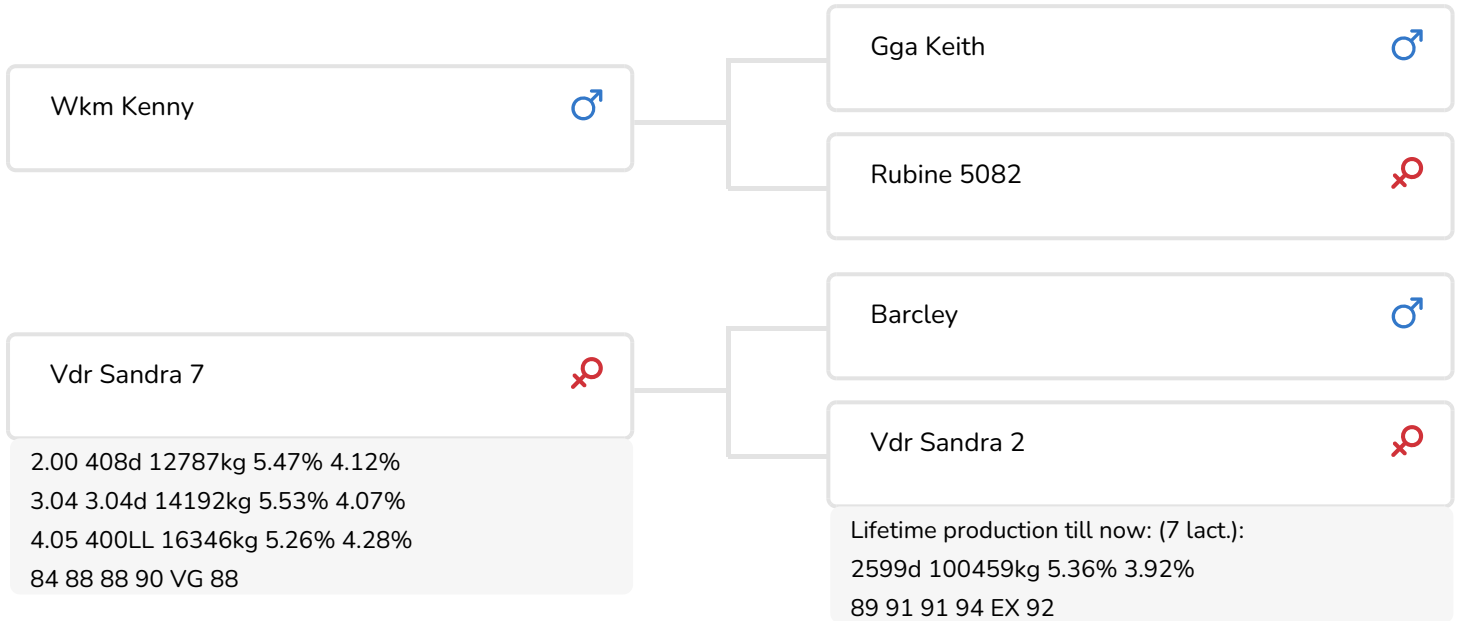

Alger Meekma

Breeder: Dhr. H.J. van de Riet, Markelo

- + Descends from world famous Malki daughter VDR Sandra 2
- + Dam and grand dam have more than 5.3% fat and 3.85% protein
- + Grand dam is the dam of VDR Slash
- + A bull with a smaller stature but great development
- + Strong, hard claws and good locomotion

Alger Meekma

VDR Sandra 7 (VG 86)  
Dam of Simple Mind

## BULL INFORMATION

|                 |                 |                  |                      |
|-----------------|-----------------|------------------|----------------------|
| Name            | VDR Simple Mind | Date of birth    | 2022-05-29           |
| Herdbook number | NL 588594199    | Gestation length | 280                  |
| A.l.-code       | 361310          | Kappa Casein     | BB                   |
| aAa code        | 234             | Beta Casein      | A1/A2                |
| colour          | ZB              | Cow family       | Sandra   Etazon Hyde |
| Breed           | 100 % HF        | Straw colour     | Geel                 |