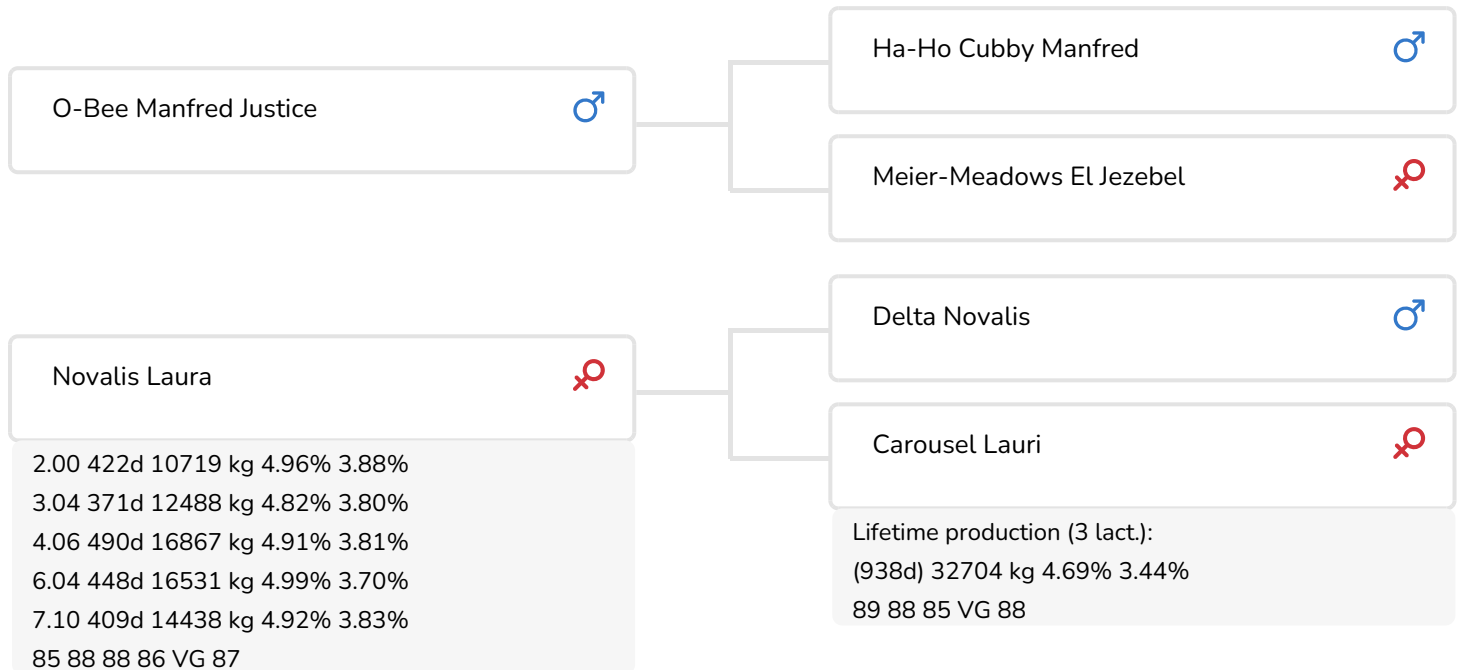

Alger Meekma

Breeder: Mts. H.J. en L. Timmer, Bruntinge

- + Low cell count scores
- + Perfect free stall barn cows
- + Very high daughter fertility
- + Calving ease
- + High contents
- + Satisfied dairy farmers!
- + Super fertilizer!

Alger Meekma

Aafje 448 (s. Climax)  
(2nd lactation)  
Owner: Fa. J. van Echtelt, Hoogwoud (NL)

## BULL INFORMATION

Name	Timmer Climax	Date of birth	2004-10-10
Herdbook number	NL 415877174	Gestation length	282
A.I.-code	36628	Kappa Casein	AB
aAa code	516432	Beta Casein	A1/A1
colour	ZB	Cow family	Laura
Breed	100% HF	Straw colour	Pistachegroen