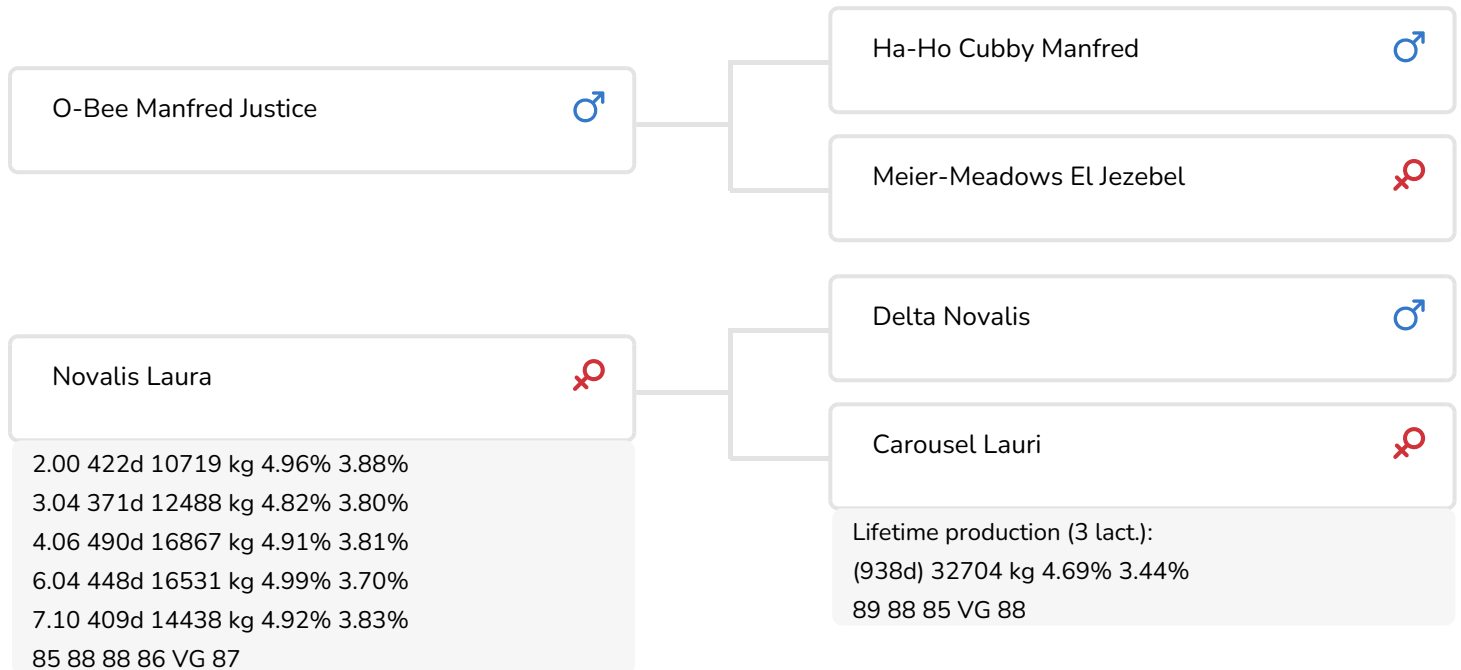

Alger Meekma

Breeder: Mts. H.J. en L. Timmer, Bruntinge

- + Low cell count scores
- + Perfect free stall barn cows
- + Very high daughter fertility
- + Calving ease
- + High contents
- + Satisfied dairy farmers!
- + Super fertilizer!

Alger Meekma

Aafje 448 (s. Climax)
(2nd lactation)
Owner: Fa. J. van Echtelt, Hoogwoud (NL)

BULL INFORMATION

Name	Timmer Climax	Date of birth	2004-10-10
Herdbook number	NL 415877174	Gestation length	282
A.I.-code	36628	Kappa Casein	AB
aAa code	516432	Beta Casein	A1/A1
colour	ZB	Cow family	Laura
Breed	100% HF	Straw colour	Pistachegroen