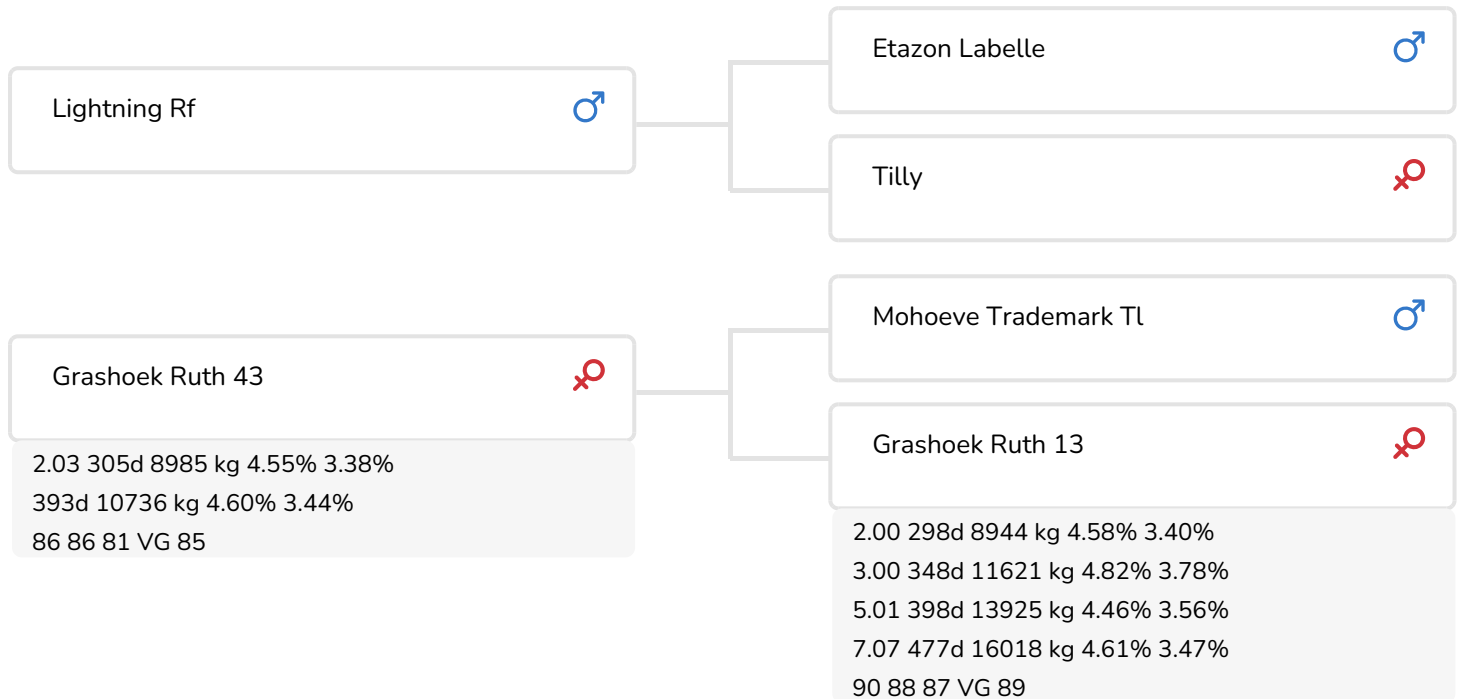

Alger Meekma

- + Strikes like lightning!
- + Excellent udders
- + Strong legs and feet
- + Long lasting cows
- + Dairy farmer satisfaction
- + Sire of sons
- + Fertility king!
- + Real stayers

Alger Meekma

Grashoek Ruth 31 (VG 88)
(full-sister of Ruth 43, Thunder's dam)

BULL INFORMATION

Name	Thunder vd Wilg	Date of birth	2001-08-07
Herdbook number	NL 329300096	Kappa Casein	AB
A.l.-code	36498	Beta Casein	A1/A2
aAa code	423651	Cow family	Ruth
colour	RB	Straw colour	Red
Breed	100% HF		