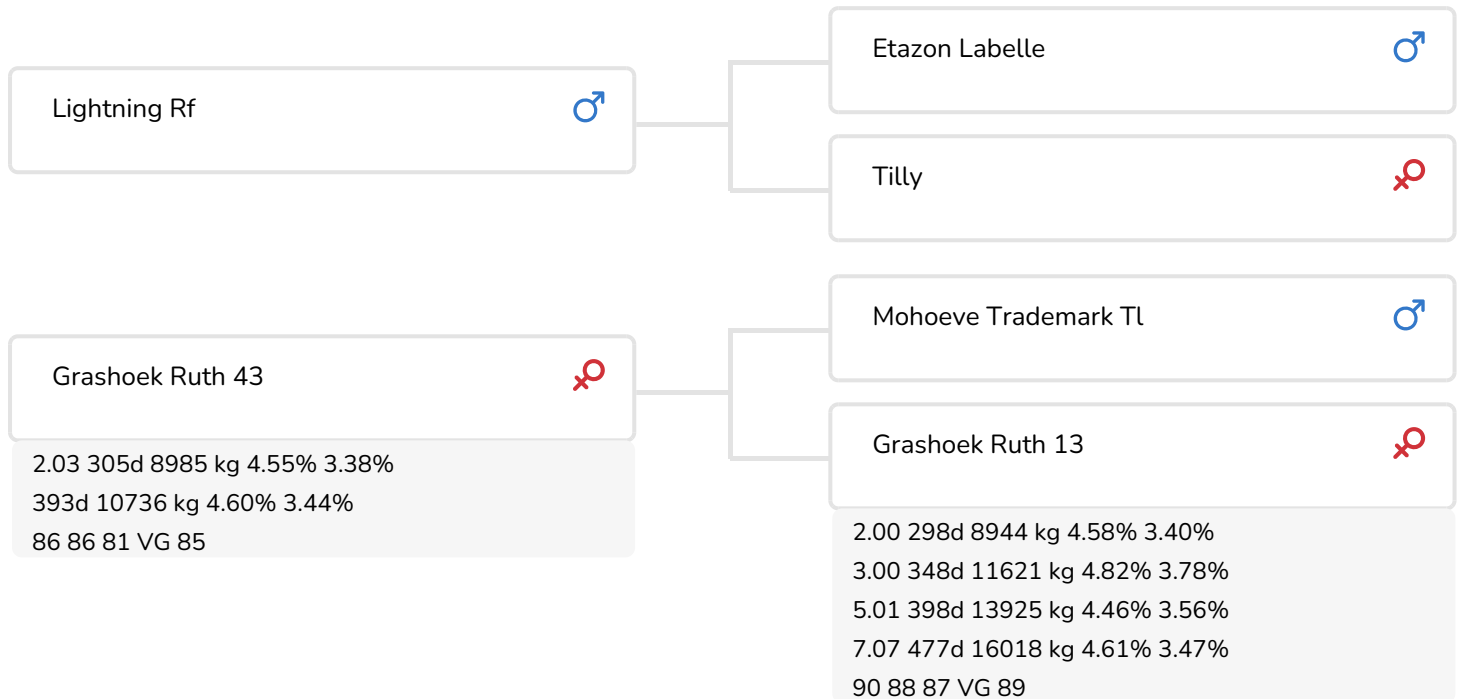

Alger Meekma

- + Strikes like lightning!
- + Excellent udders
- + Strong legs and feet
- + Long lasting cows
- + Dairy farmer satisfaction
- + Sire of sons
- + Fertility king!
- + Real stayers

Alger Meekma

Grashoek Ruth 31 (VG 88)
(full-sister of Ruth 43, Thunder's dam)

BULL INFORMATION

| | | | |
|-----------------|-----------------|---------------|------------|
| Name | Thunder vd Wilg | Date of birth | 2001-08-07 |
| Herdbook number | NL 329300096 | Kappa Casein | AB |
| A.l.-code | 36498 | Beta Casein | A1/A2 |
| aAa code | 423651 | Cow family | Ruth |
| colour | RB | Straw colour | Red |
| Breed | 100% HF | | |