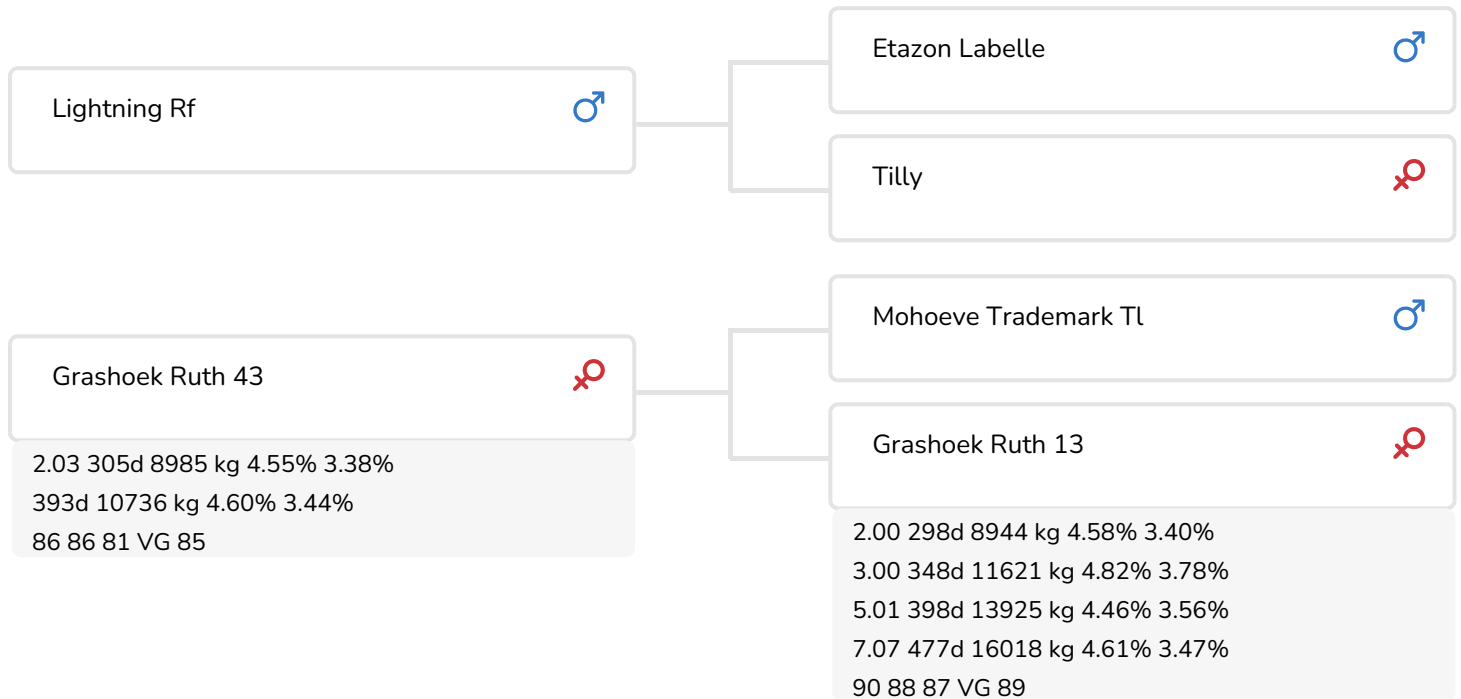

Alger Meekma

- + Strikes like lightning!
- + Excellent udders
- + Strong legs and feet
- + Long lasting cows
- + Dairy farmer satisfaction
- + Sire of sons
- + Fertility king!
- + Real stayers

Alger Meekma

Grashoek Ruth 31 (VG 88)
(full-sister of Ruth 43, Thunder's dam)

BULL INFORMATION

Name	Thunder vd Wilg	Date of birth	2001-08-07
Herdbook number	NL 329300096	Kappa Casein	AB
A.I.-code	36498	Beta Casein	A1/A2
aAa code	423651	Cow family	Ruth
colour	RB	Straw colour	Red
Breed	100% HF		