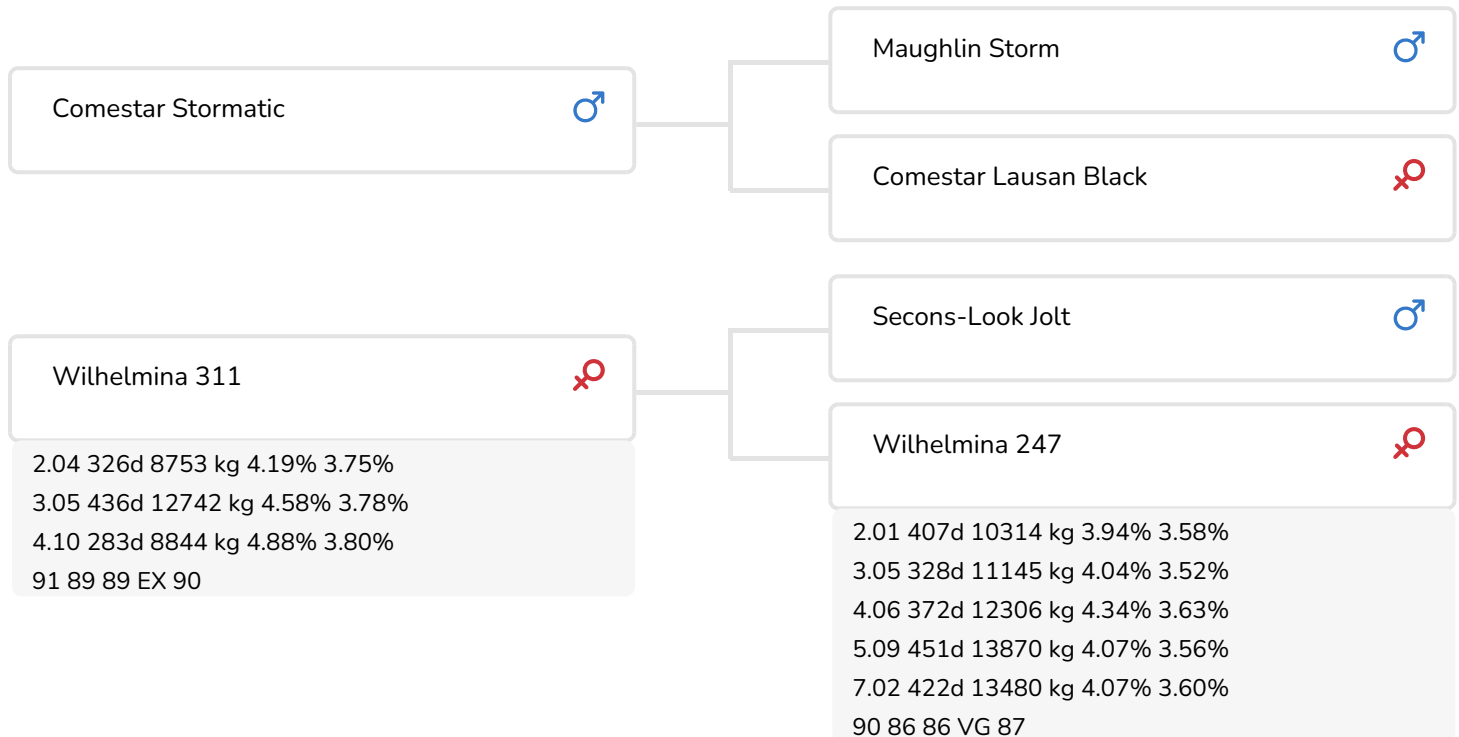

Alger Meekma

Breeder: Mts. van Dijk - de Bruin, Giessenburg

Alex Arkink

Wilhelmina 311 (EX 90)
(dam of Image)

BULL INFORMATION

Name	Slingeman's Image	Date of birth	2003-09-04
Herdbook number	NL 362485949	Gestation length	291
A.I.-code	36561	Kappa Casein	AA
aAa code	165243	Beta Casein	
colour	ZB	Cow family	Wilhelmina
Breed	100% HF	Straw colour	Transparant

The beautiful dairy character Slingeman Image (Stormatic x Jolt x Ideal) is a bull with top conformation. Image's pedigree contains only super conformation bulls in as well the sire- as the dam line.

Image sire - Stormatic, is the son of proven bull Storm of the Lauri Sheik family. Stormatic has an allround acceptable production with super conformation. The scores are positive for all traits which makes him an absolute super bull.

Protein and top conformation is describing the dam line of Image. The Willhemina's have already 6 generation of VG or EX cows in a row. The most famous cow in this line is Wilhemina 179, the with 88 VG points grand dam of Image. This Marlin daughter is the dam of proven bull Slingeman 63. Slingeman 63 is the sire of Geertje 287 (EX 94), the Dutch National champion in 1998. The most famous cow of the Wilhemina family is Wilhemina 311, Image's mother. The daughter of Jolt won several championships on local shows and Wilhemina 311 managed already a couple times to be present on the Dutch National show. On the production side she combines high productions with high protein levels.