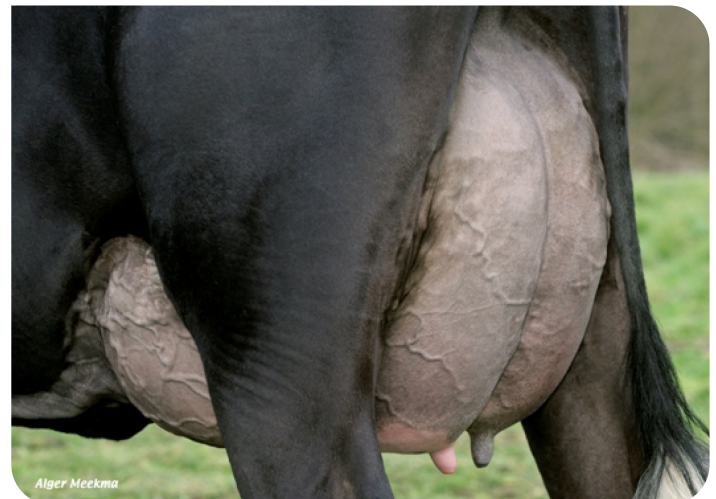

Udder (VG 89) of Pineut (s. Image)

Owner: Melkveebedrijf Engelen v.o.f. (NL)