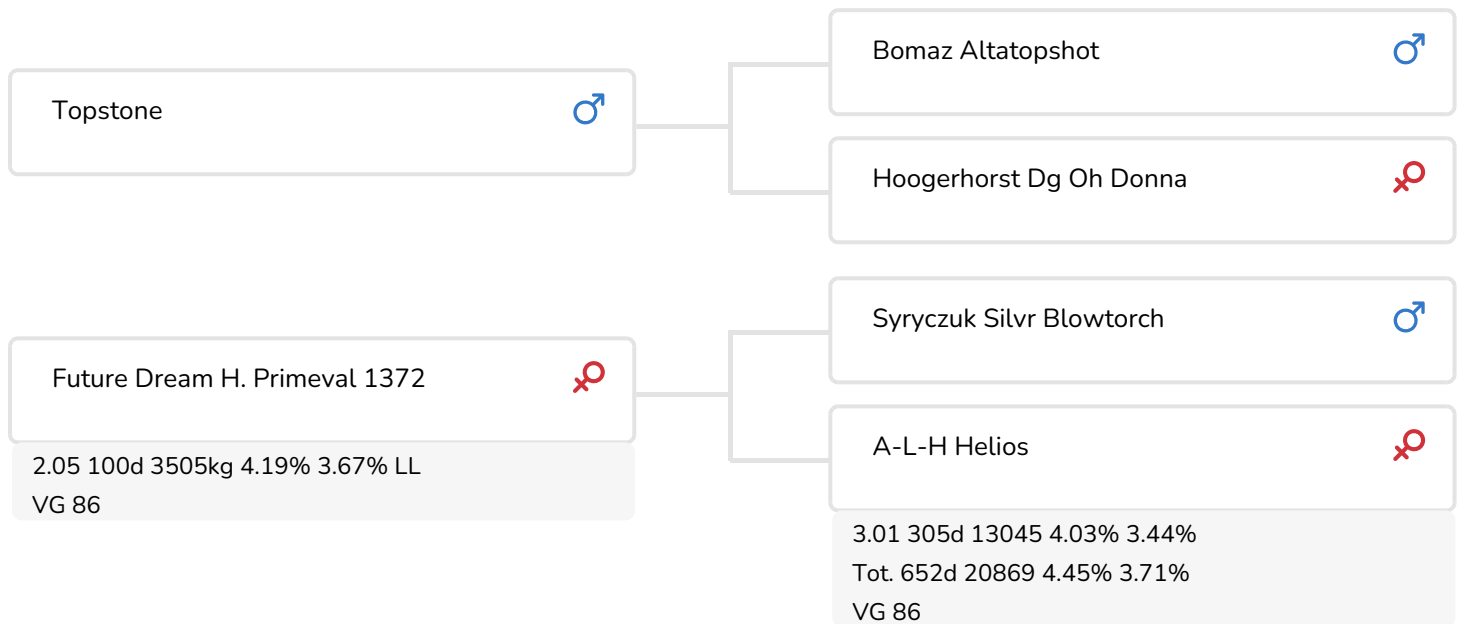

Jane Steel

Breeder: Melkveehouderij de Uitdaging, Heilo

- + From the Regancrest Dellia cow family
- + Impressive production index, over 115 kg fat and protein
- + Very good health traits
- + All-round conformation, including a wide chest and wide rumps
- + Suitable for robot milking, including longer teats

Deri Helium Lizzy (s. SJK Helium)

BULL INFORMATION

Name	SJK Helium	Date of birth	2020-07-08
Herdbook number	NL 642467753	Kappa Casein	BB
A.l.-code	783761	Beta Casein	A2/A2
PFW code	C	Cow family	Dellia
aAa code	243	Straw colour	Onbekend
colour	ZB		
Breed	100% HF		