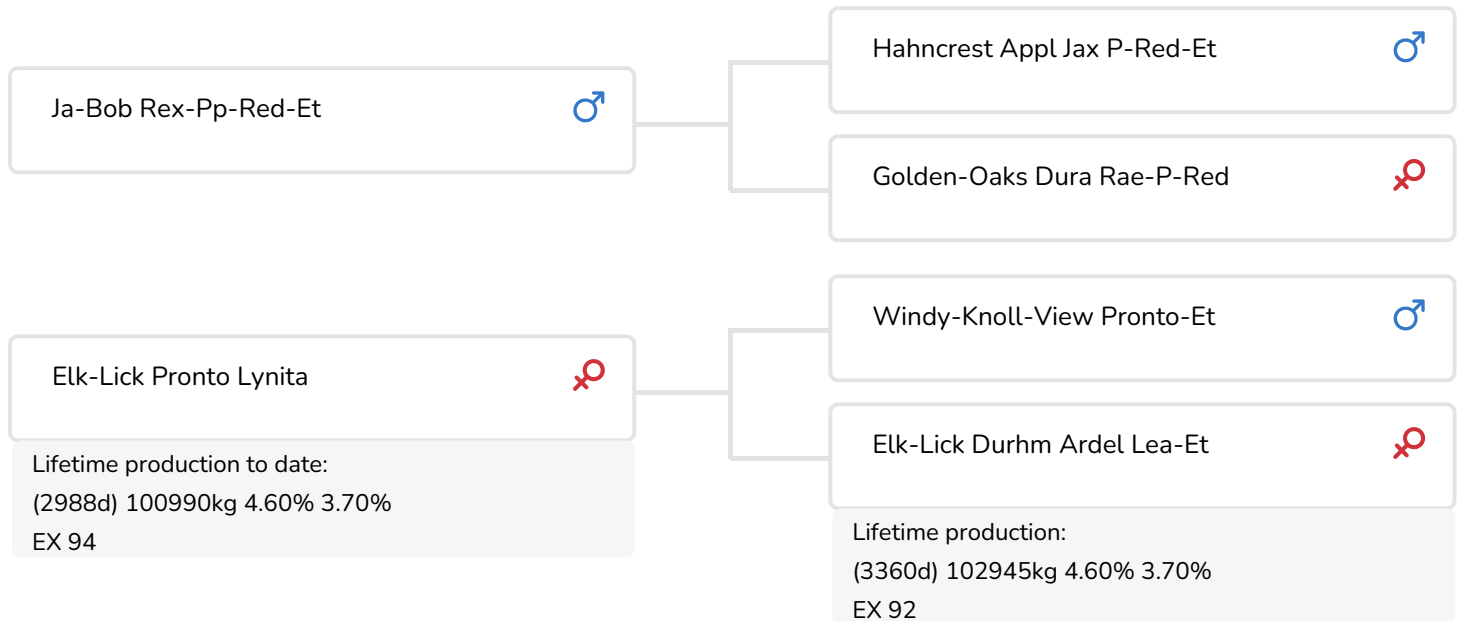

Gerben Jansen

- + Outcross
- + Maternal line with outstanding conformation (94 x 92 x 94)
- + Heterozygous polled
- + Red factor
- + aAa 156
- + Calving ease bull

Scenic-Vista Ardels Raya-ET-P
 Full sister of Radix-P rc
 Owner: Scenic-Vista Farms, Western Maryland, USA

BULL INFORMATION

Name	Scenic-Vista Rdel Radix-P rf	Date of birth	2019-06-20
Herdbook number	US 3205948580	Kappa Casein	AB
A.I.-code	783342	Beta Casein	A1/A2
aAa code	156423	Cow family	Elk- Lick Charles Ardel
colour	ZB	Straw colour	Paars
Breed	100% HF		

Our partner in the USA, Triple Hil sires, describes SCENIC-VISTA RDEL RADIX-ET (Radix-P rf) as their newest star (Rex-PP-Red x EX-94 Pronto x EX-92 Durham x EX-94 Charles)! This son of Rex-PP-Red hails from a "hidden gem" cow family in south west Pennsylvania. Radix is a wonderful blend of his sire's round traits and his dam's amazing dairy type and angularity. Pronto Lynita is a cow that unites it all in a single package: gorgeous confirmation, great production, super high components, fertility and longevity.

This cow family is famous for its fertility and longevity. The 3rd dam of Radix-P, Elk-Lick Charles Ardel, reached the age of 18 and produced 15 EX and 19 VG daughters! Her Durham daughter also lived to be 12 years old and noted great lifetime production including high components. This incredible will to live is shared by Radix's dam, who is 12 years old and still a productive herd member.