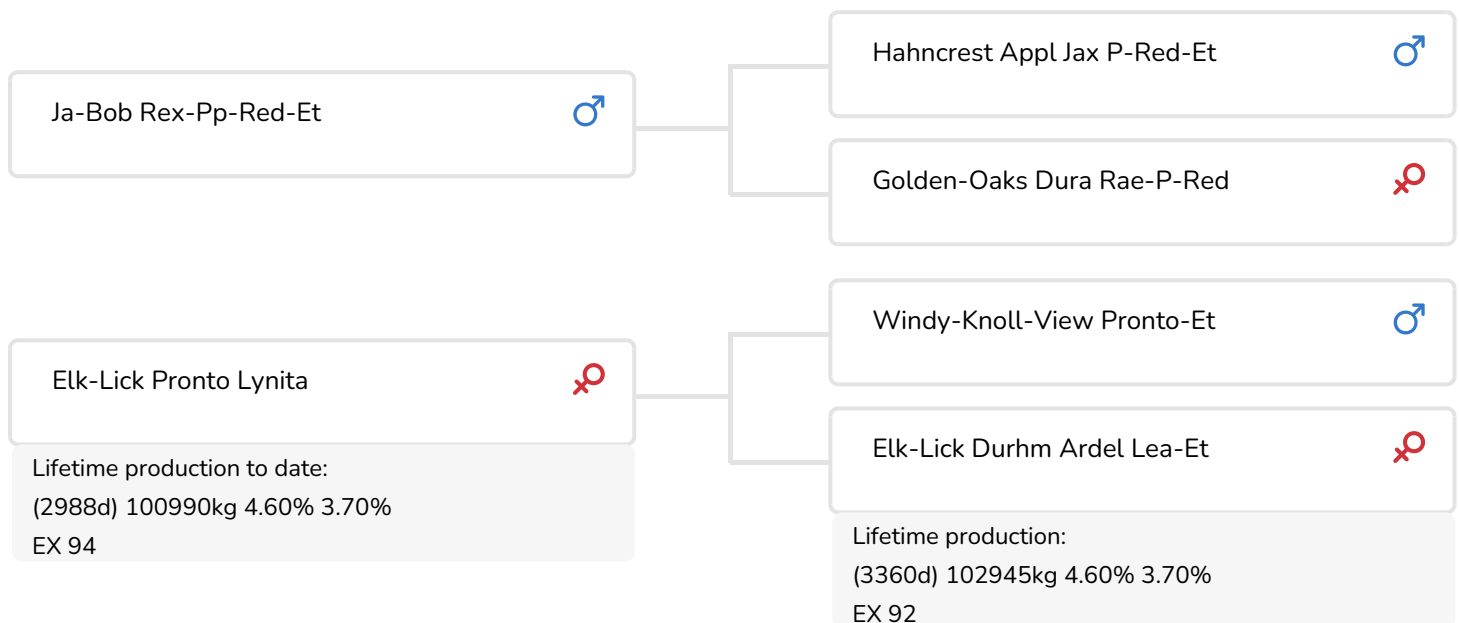

- + Outcross
- + Maternal line with outstanding conformation (94 x 92 x 94)
- + Heterozygous polled
- + Red factor
- + aAa 561
- + Calving ease bull

Scenic-Vista Ardels Raya-ET-P
Full sister of Radix-P rc
Owner: Scenic-Vista Farms, Western Maryland, USA

BULL INFORMATION

Name	Scenic-Vista Rdel Radix-P rf		
Herdbook number	US 3205948580	Date of birth	2019-06-20
A.I.-code	783342	Kappa Casein	AB
PFW code	B	Beta Casein	A1/A2
aAa code	561423	Cow family	Elk- Lick Charles Ardel
colour	ZB	Straw colour	Paars
Breed	100% HF		

Our partner in the USA, Triple Hil sires, describes SCENIC-VISTA RDEL RADIX-ET (Radix-P rf) as their newest star (Rex-PP-Red x EX-94 Pronto x EX-92 Durham x EX-94 Charles)! This son of Rex-PP-Red hails from a "hidden gem" cow family in south west Pennsylvania. Radix is a wonderful blend of his sire's round traits and his dam's amazing dairy type and angularity. Pronto Lynita is a cow that unites it all in a single package: gorgeous confirmation, great production, super high components, fertility and longevity.

This cow family is famous for its fertility and longevity. The 3rd dam of Radix-P, Elk-Lick Charles Ardel, reached the age of 18 and produced 15 EX and 19 VG daughters! Her Durham daughter also lived to be 12 years old and noted great lifetime production including high components. This incredible will to live is shared by Radix's dam, who is 12 years old and still a productive herd member.