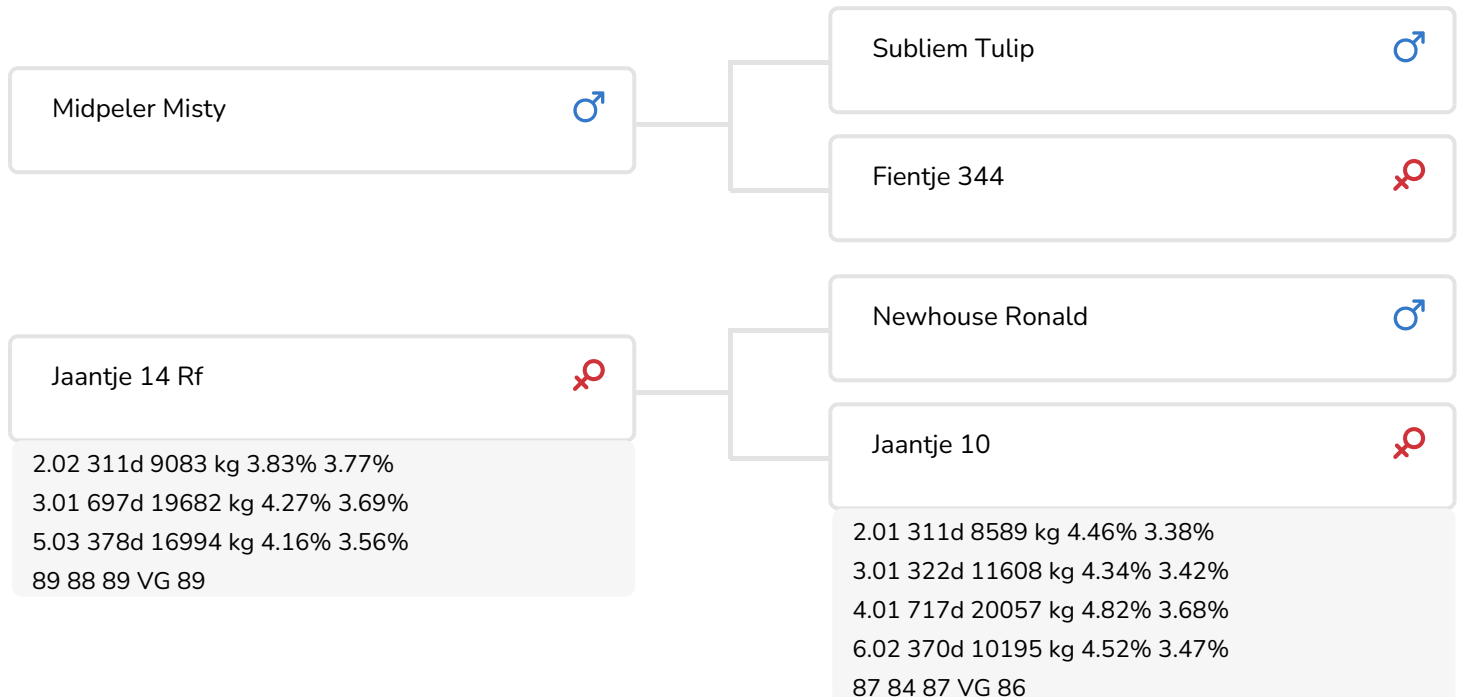

- + Unravels the qualities from a good dairy cow!
- + Outcross
- + Calving ease bull
- + Very high contents
- + Well balanced cows
- + Excellent secondary traits
- + Good SCS

Margriet 108 (s. Red Mystery)  
Owner: Mr. J.H.M. Vintcent, Swalmen (NL)

## BULL INFORMATION

Name	Red Mystery	Date of birth	2005-02-17
Herdbook number	NL 391398049	Kappa Casein	AA
A.l.-code	36639	Beta Casein	A1/A1
aAa code	132546	Cow family	Jaantje
colour	RB	Straw colour	Light Blue
Breed	100% HF		