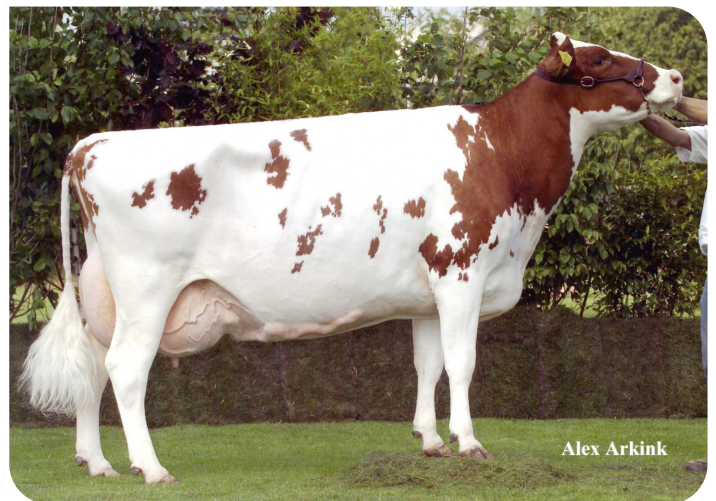

*Alger Meekma*

- + Give your herd a (red) impulse!
- + From the famous F-line
- + 5 generations VG or EX with high lifetime productions
- + Uniform breeding pattern
- + Impressive cows with sloping and wide rumps
- + Excellent feet & legs
- + Good condition
- + Healthy udders
- + Calving ease bull

Flora (A 91)  
(granddam of Red Impulse)

## BULL INFORMATION

Name	Red Impulse	Date of birth	2007-02-13
Herdbook number	NL 440106700	Gestation length	282
A.I.-code	36687	Kappa Casein	AA
aAa code	234156	Beta Casein	A1/A2
colour	RB	Cow family	Flora
Breed	100% HF	Straw colour	Turquoise *