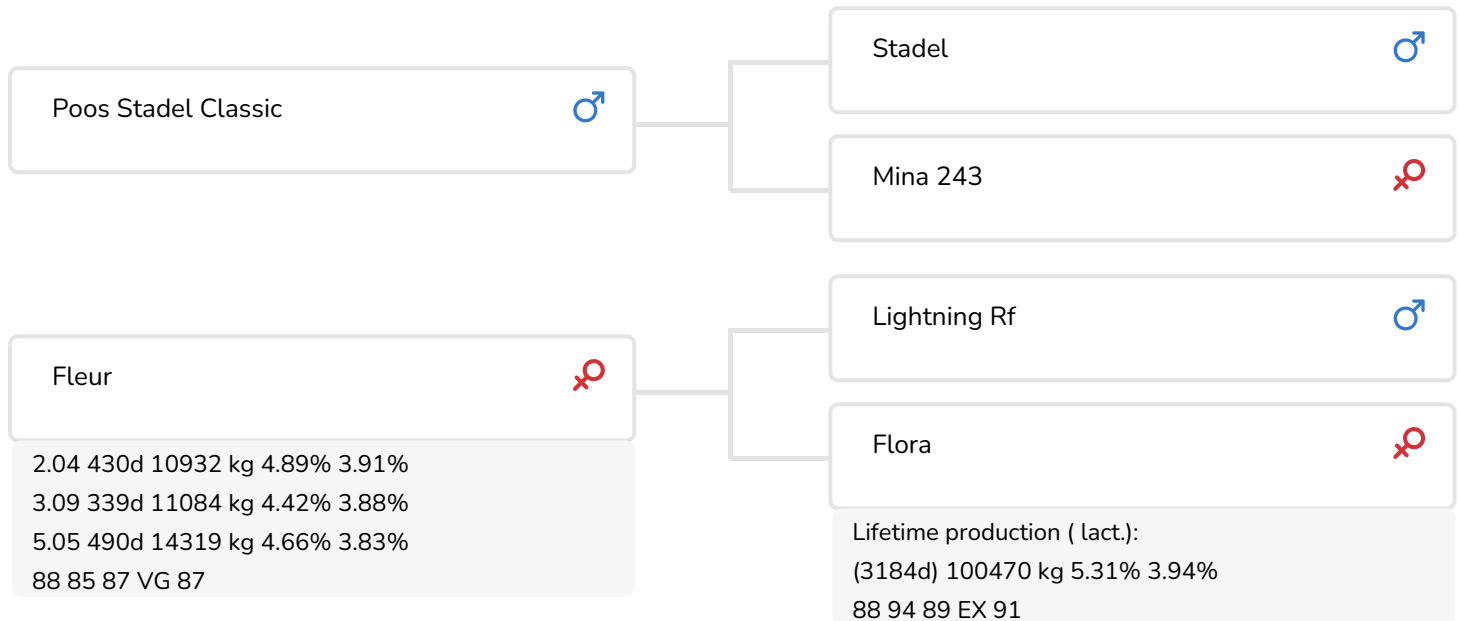

*Alger Meekma*

- + Give your herd a (red) impulse!
- + From the famous F-line
- + 5 generations VG or EX with high lifetime productions
- + Uniform breeding pattern
- + Impressive cows with sloping and wide rumps
- + Excellent feet & legs
- + Good condition
- + Healthy udders
- + Calving ease bull

Flora (A 91)  
(granddam of Red Impulse)

## BULL INFORMATION

Name	Red Impulse	Date of birth	2007-02-13
Herdbook number	NL 440106700	Gestation length	282
A.I.-code	36687	Kappa Casein	AA
aAa code	234156	Beta Casein	A1/A2
colour	RB	Cow family	Flora
Breed	100% HF	Straw colour	Turquoise *