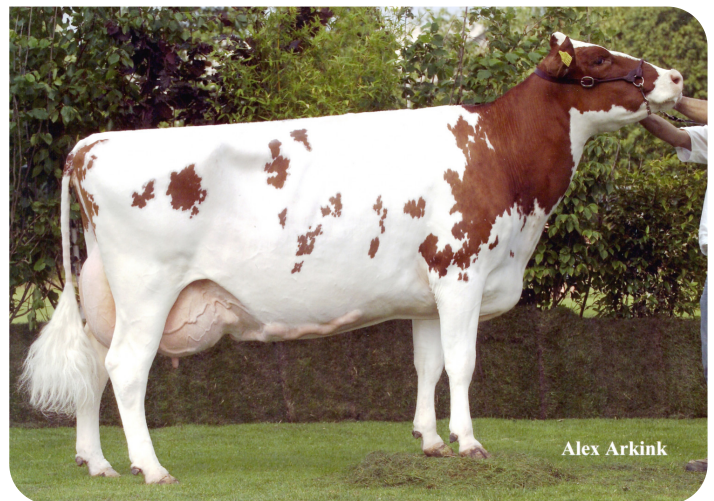

*Alger Meekma*

- + Give your herd a (red) impulse!
- + From the famous F-line
- + 5 generations VG or EX with high lifetime productions
- + Uniform breeding pattern
- + Impressive cows with sloping and wide rumps
- + Excellent feet & legs
- + Good condition
- + Healthy udders
- + Calving ease bull

Flora (A 91)  
(granddam of Red Impulse)

## BULL INFORMATION

Name	Red Impulse	Date of birth	2007-02-13
Herdbook number	NL 440106700	Gestation length	282
A.I.-code	36687	Kappa Casein	AA
aAa code	234156	Beta Casein	A1/A2
colour	RB	Cow family	Flora
Breed	100% HF	Straw colour	Turquoise *