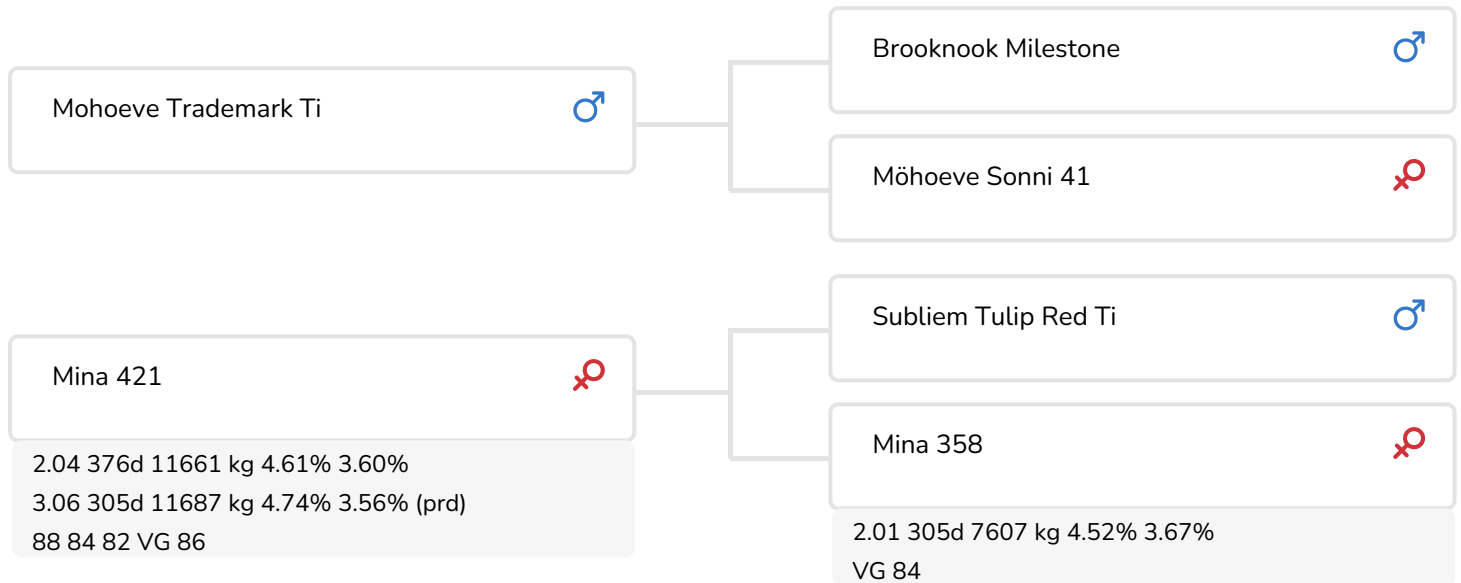

- + STRENGTH within Red Holstein
- + Breeder of champions
- + Power, strength, body depth and more production
- + High and very well attached udders
- + Superb rear legs rear view and steady locomotion

Mina 94 (EX 91)
(great-great-granddam of Benchmark Red)

BULL INFORMATION

Name	Poos Benchmark Red	Date of birth	2001-09-19
Herdbook number	NL 322870376	Gestation length	284
A.l.-code	36493	Kappa Casein	AA
aAa code	516342	Beta Casein	
colour	RB	Cow family	Mina
Breed	100% HF	Straw colour	Zalm