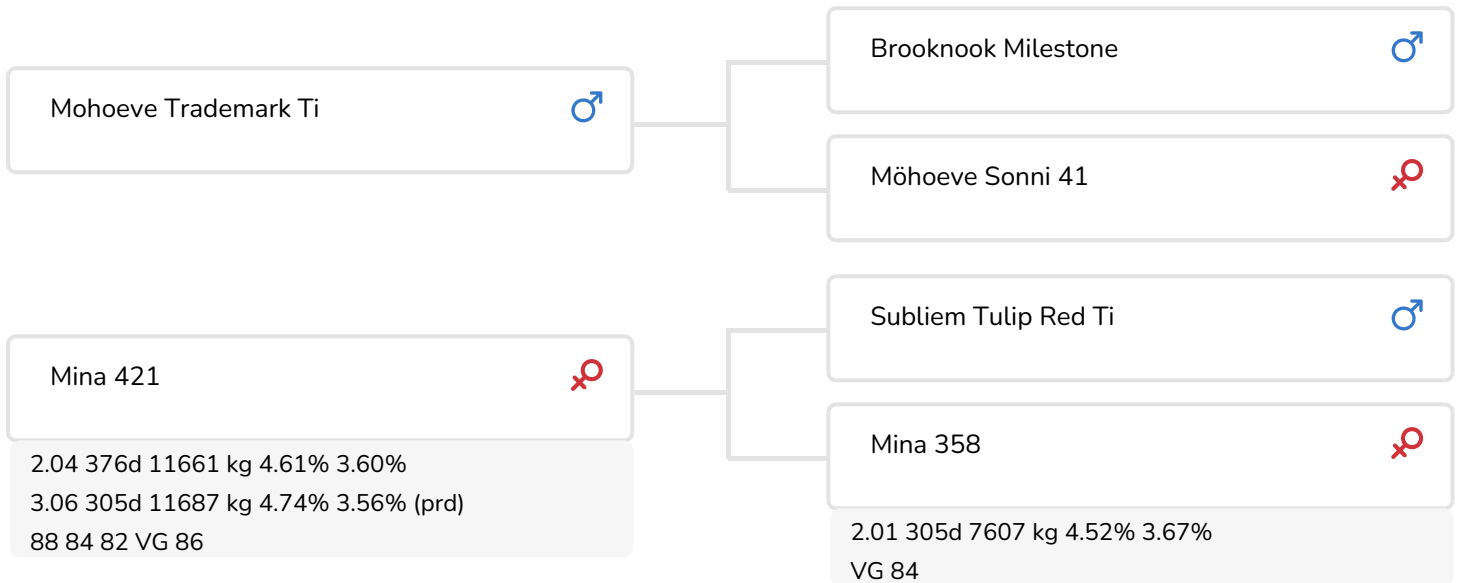

BULL INFORMATION

Name	Poos Benchmark Red	Date of birth	2001-09-19
Herdbook number	NL 322870376	Gestation length	284
A.l.-code	36493	Kappa Casein	AA
aAa code	516342	Beta Casein	
colour	RB	Cow family	Mina
Breed	100% HF	Straw colour	Zalm

Grashoek Silke 57 (VG 87) (s. Benchmark Red)
Owner: Melkveebedrijf Engelen v.o.f., Grashoek (NL)