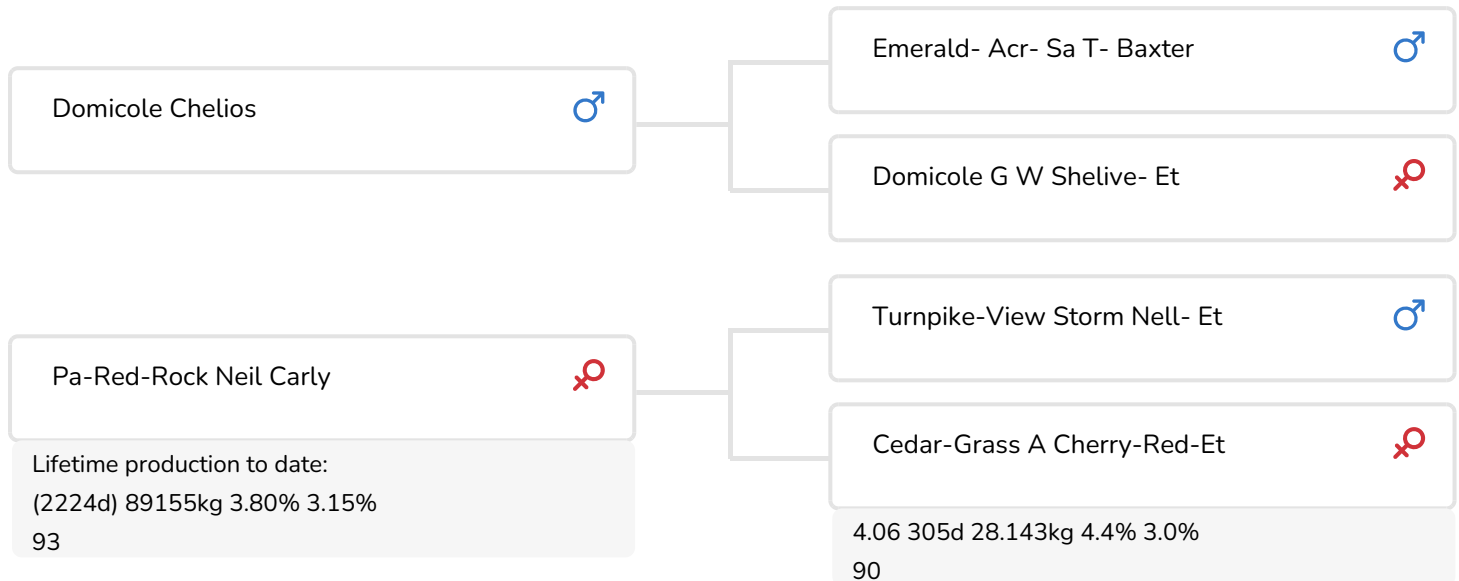

- + Alternative red-carrier bloodlines
- + Excellent conformation
- + High production in maternal line
- + Beta casein A2/A2

LOH Cash Louvre (s. Cash rf) (VG86)
Fig.: LOH-AN Holsteins (DE)

BULL INFORMATION

Name	Pa-Red-Rock Ch Cash rf	Date of birth	2016-08-28
Herdbook number	US 3140044129	Kappa Casein	AA
A.I.-code	782280	Beta Casein	A2A2
aAa code	516342	Cow family	
colour	ZB	Straw colour	Dik Transparant
Breed	100% HF		

The American bull Pa-Red-Rock CH Cash RF (Chelios x Storm Neil x Advent), is a great alternative for both the black-and-white and red-and-white populations (especially for fans of top class conformation). With a pedigree that excels in conformation, carries the red factor, an outcross pedigree, A2A2 for beta-casein and an aAa code of 516; Cash has certainly been blessed with some extremely interesting traits.