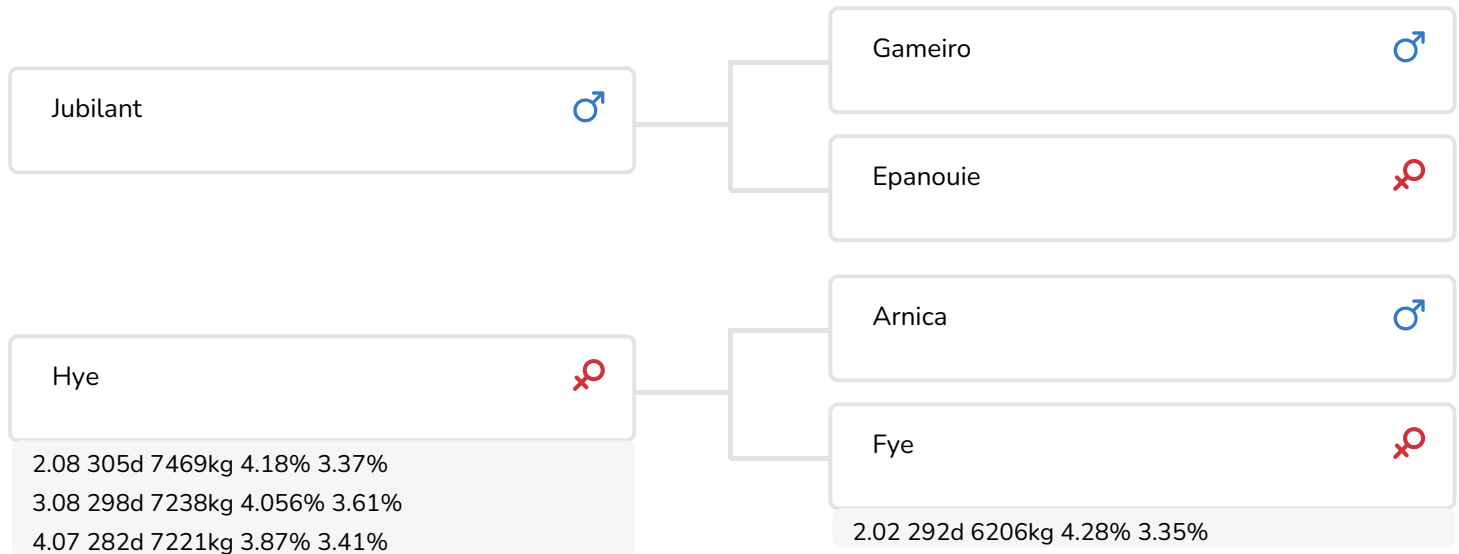

Breeder: Gaec des Loges, Parigne sur Braye, Frankrijk

- + A well developed Normande bull, nice dairy strength and a good nature Beautifully marked bull with a quiet temperament Dam with good production and muscularity for the breed Sire Jubilant has a pleasing production index and passes on positive components Beta casein A2A2 and kappa casein BB
- + Beautifully marked bull with a quiet temperament
- + Dam with good production and muscularity for the breed
- + Sire Jubilant has a pleasing production index and passes on positive components
- + Beta casein A2A2 and kappa casein BB

## BULL INFORMATION

Name	Nye	Date of birth	2017-05-25
Herdbook number	FR 5354614487	Kappa Casein	BB
A.I.-code	784495	Beta Casein	A2/A2
aAa code		Cow family	
colour	DK	Straw colour	Red
Breed	100% NOR		

Nye is a well developed Normande bull. As a young bull, he already exhibited plenty of dairy strength for this breed. He has a quiet temperament and a beautiful coat with more red markings than average.

Nye's dam is a very good example of the Normande breed, with strong legs and good production combined with sufficient muscularity. She is a daughter by Arnica, a bull with very good proven abilities in the breed who gives daughters with above average production and good muscularity.