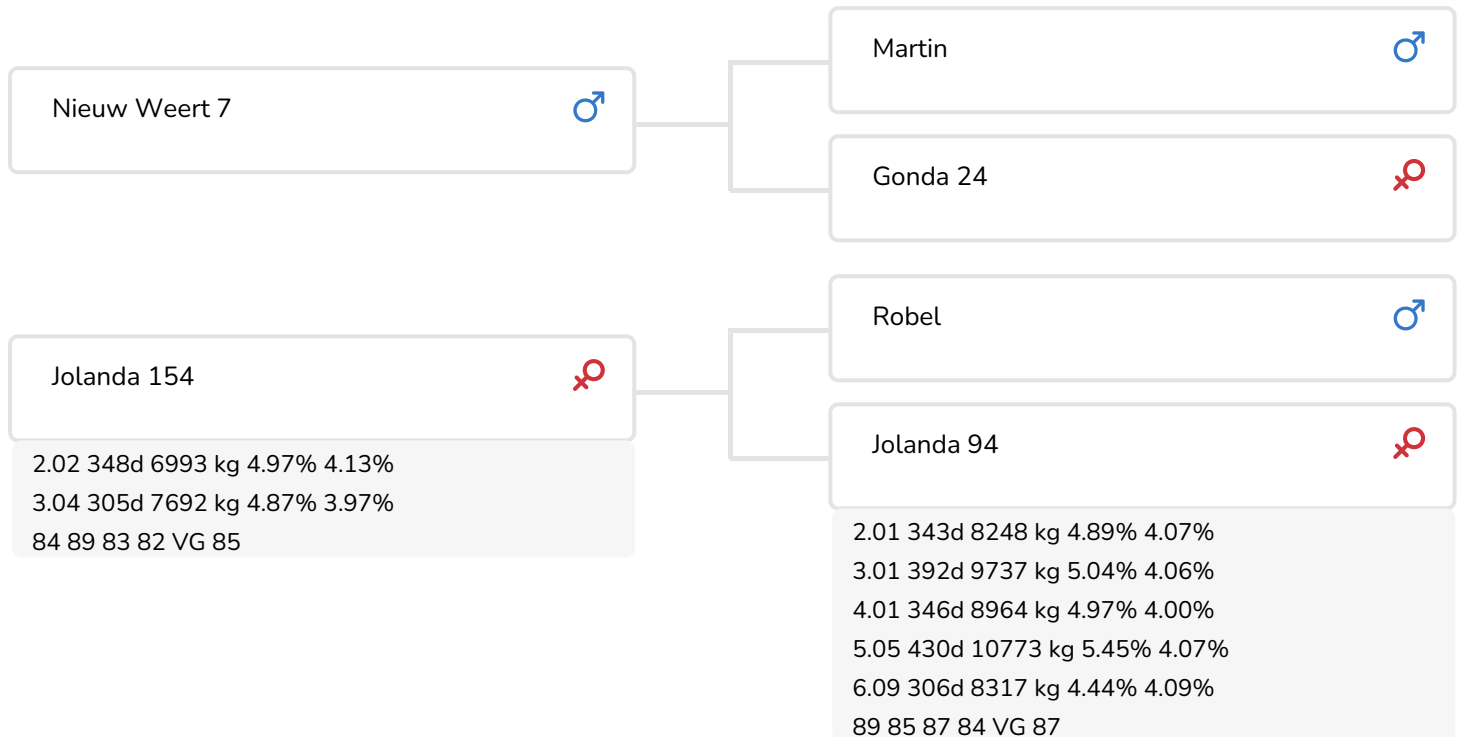

- + High component percentages
- + Good udder health
- + Low kinship

Jolanda 94 (VG 87)  
(granddam of Nico 1)

## BULL INFORMATION

Name	Nico 1	Date of birth	2004-09-13
Herdbook number	NL 418576762	Gestation length	285
A.l.-code	36631	Kappa Casein	AB
aAa code	423	Beta Casein	A1/A1
colour	RB	Cow family	Jolanda
Breed	100% MRIJ	Straw colour	Zalm

Nico 1 (Nieuw Weert 7 x Robel x Ajax 115) is a very well developed, typical bull with very good feet & legs. In his pedigree we find high protein percentage with good feet & legs. There were the sire excels in frames shows the dam line very good udders. In Nico 1's pedigree we find the famous breeding-cow Jolanda 94 back.

Nico's sire, Nieuw Weert 7, is a bull with a beautiful production-index. He inherits a fine milk production with a small lowering of the fat and an improvement of the protein%. On conformation level scores Nieuwe Weert 7 average for udders and improves a lot on frame, dairy composite and feet & legs.