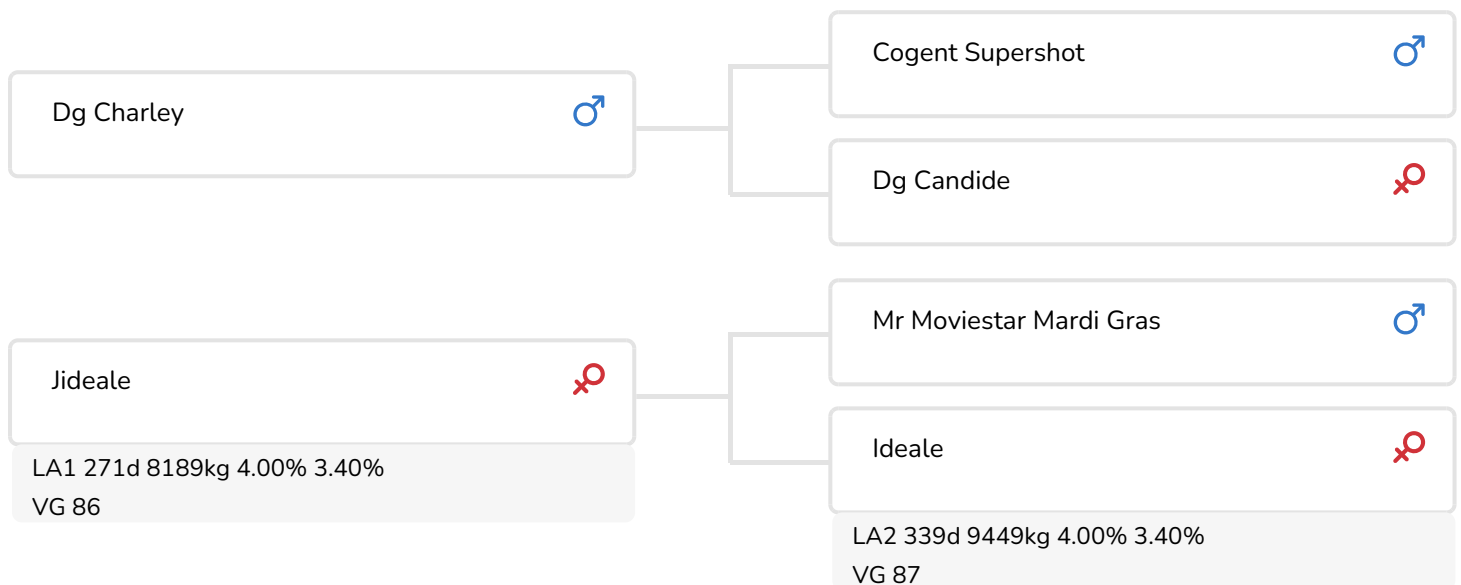

Jane Steel

- + Calving ease bull
- + High milk production
- + Correct udders
- + Good, slightly curved legs
- + Above average milking speed and good SCC

Jideale
Dam of Neal

BULL INFORMATION

Name	Neal	Date of birth	2017-04-08
Herdbook number	FR 5344216790	Kappa Casein	AB
A.l.-code	780892	Beta Casein	A1/A2
PFW code	C	Cow family	Ideale
aAa code	423156	Straw colour	Grijs
colour	ZB		
Breed	100 % HF		

Ideale Grand dam of Neal

Falsamine
Great-grand dam of Neal

BREEDING VALUES

NVI	INET	Lgv.
185	134	353

PRODUCTIEVERERVING

% Rel	Daughters	Herds		
90	19	10		
KG milk	% Fat	KG fat	KG protein	Inet
515	-0.03	19	18	134