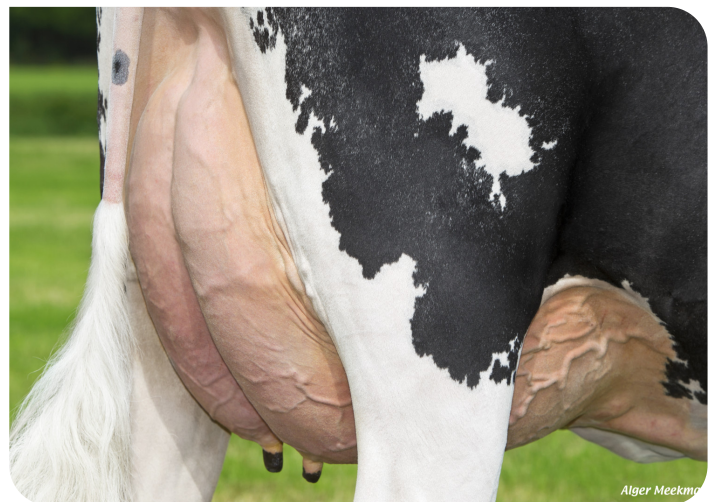

Udder of Angels Holdi 327 (s. Murphy)
Owner: Angels Holsteins, Meijel (NL)