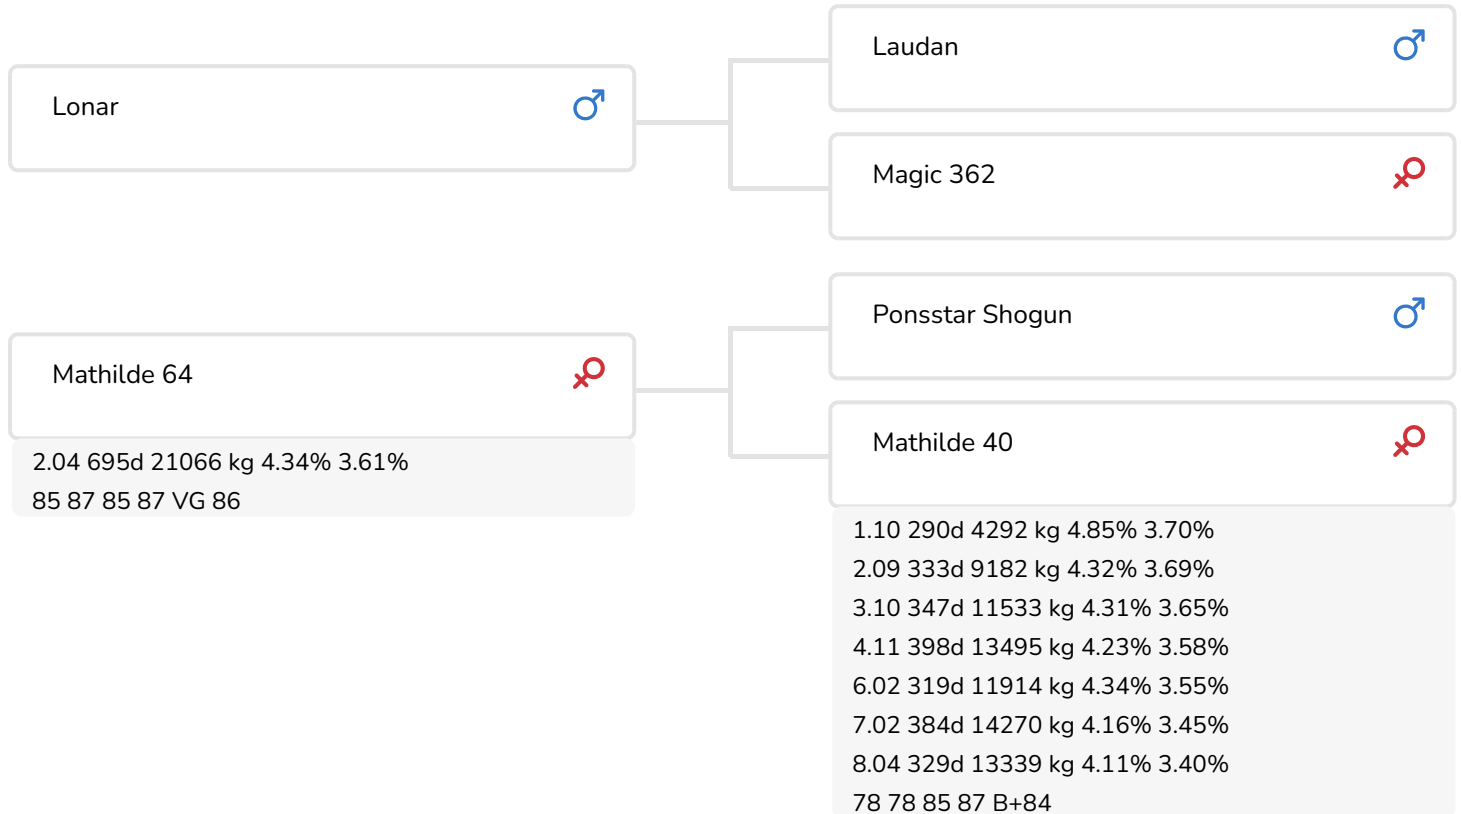

Alger Meekma

- + Calving ease sire
- + Beautiful markings
- + 6 gen. more then 80,000 kg milk
- + Low SCC
- + Very good DPR
- + Late maturing
- + Appealing to the eye and productive

Alger Meekma

Murphy (AB 87)

## BULL INFORMATION

Name	Murphy	Date of birth	2011-09-02
Herdbook number	NL 899849362	Gestation length	276
A.l.-code	36880	Kappa Casein	AB
aAa code	615243	Beta Casein	A1/A1
colour	AZ	Cow family	Mathilde
Breed	100% HF	Straw colour	Rose