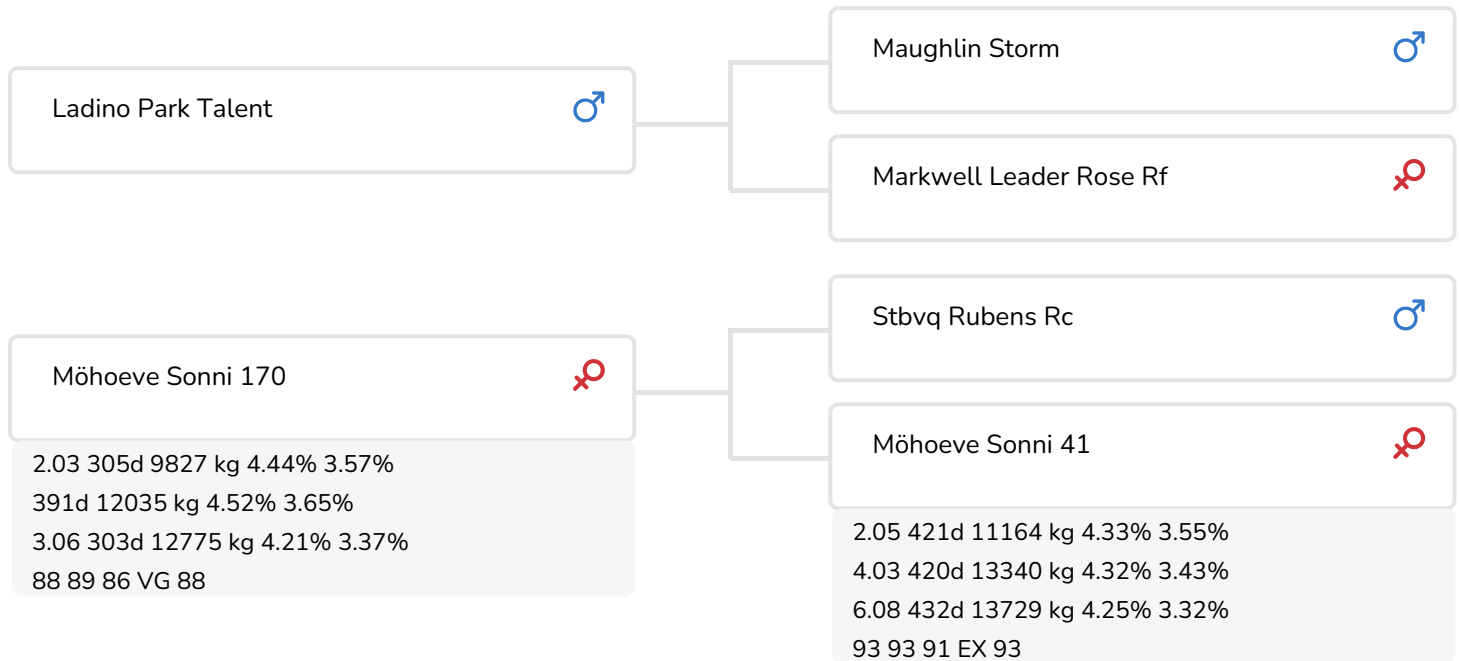

BULL INFORMATION

Name	Möhoeve Kojack	Date of birth	2004-12-11
Herdbook number	NL 387396084	Gestation length	282
A.I.-code	36621	Kappa Casein	AA
aAa code	156342	Beta Casein	A2/A2
colour	RB	Cow family	Sonni
Breed	100% HF	Straw colour	Groen

Möhoeve Kojack (Talent x Rubens x Jubilant) is model bull, his exterior and pedigree are super. Kojack is a well developed bull with beautiful type and excellent feet & legs. In his pedigree we can find a lot of top exterior. Through his sire side stands the famous Stookey Elmpark Blackrose central and via the dam the famous Sonni family (proven bulls such as: Trademark and Expensive).

Kojack's father, Ladino Park Talent, is red factor Storm-son out a Leader-daughter of the famous legendary Blackrose (EX 96). Blackrose and her family were the past years successful on several international shows (by example Madison, U.S.) on the black and red Holstein population. Talent daughters have top exterior and excellent udders with the red factor in their pedigree.

The dam of Kojack we can subscribe the same as the sire. Also the Sonni family varied with the black and red Holstein. Thereby is just like the Blackrose family the exterior of a top level (VG 88 x EX 93 x EX 90 x EX 94 x EX 94). The Sonni family won several national and local championships on shows. Same happened to the mother of Kojack, Sonni 170 (super udder), she won the local show in Lochem, NL. This excellent exterior you also find back on the male side. What to think of the proven bulls such as Trademark and...