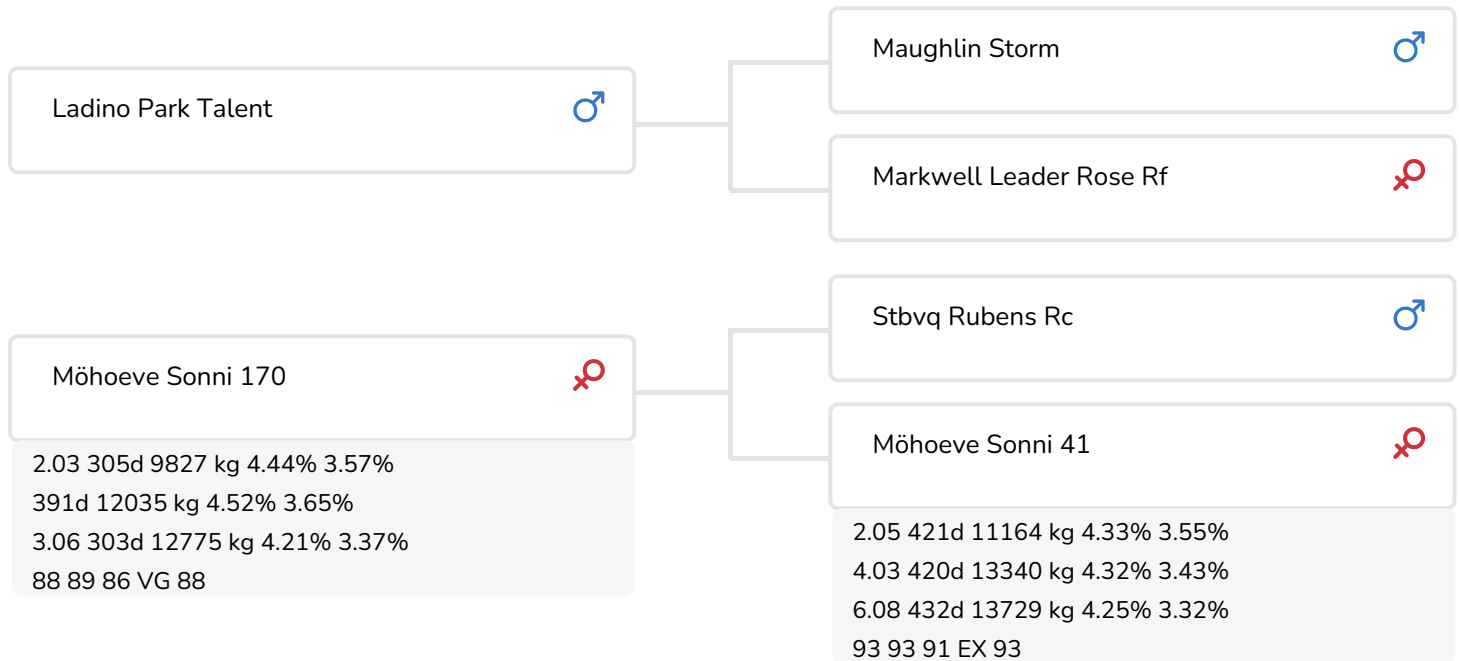

Alger Meekma

Breeder: Mts. Blikman, Ruurlo

M^hhoeve Sonni 41 (EX 93)
(granddam of Kojack)

BULL INFORMATION

Name	Möhoeve Kojack	Date of birth	2004-12-11
Herdbook number	NL 387396084	Gestation length	282
A.I.-code	36621	Kappa Casein	AA
aAa code	156342	Beta Casein	A2/A2
colour	RB	Cow family	Sonni
Breed	100% HF	Straw colour	Groen

Möhoeve Kojack (Talent x Rubens x Jubilant) is model bull, his exterior and pedigree are super. Kojack is a well developed bull with beautiful type and excellent feet & legs. In his pedigree we can find a lot of top exterior. Through his sire side stands the famous Stookey Elmpark Blackrose central and via the dam the famous Sonni family (proven bulls such as: Trademark and Expensive).