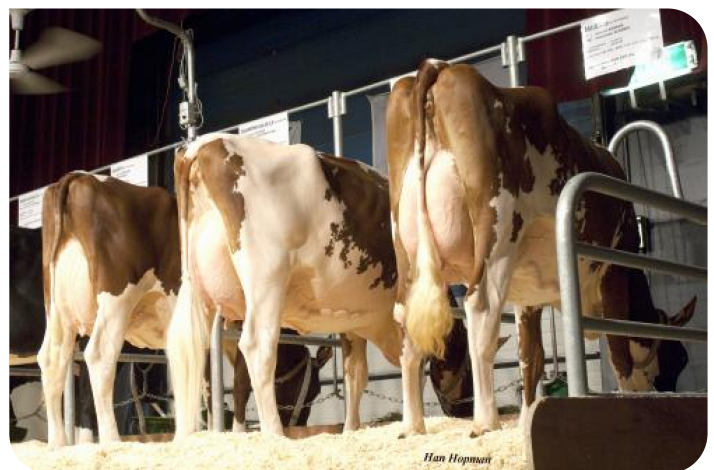

Daughtergroup Kojack Red
HHH Show 2009