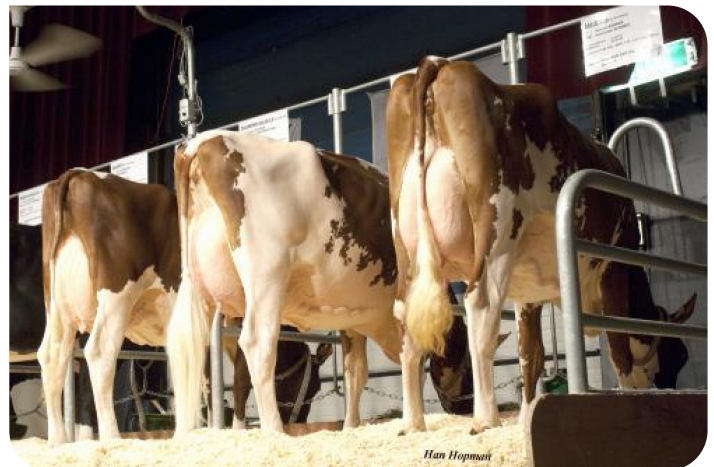

Daughtergroup Kojack Red
HHH Show 2009