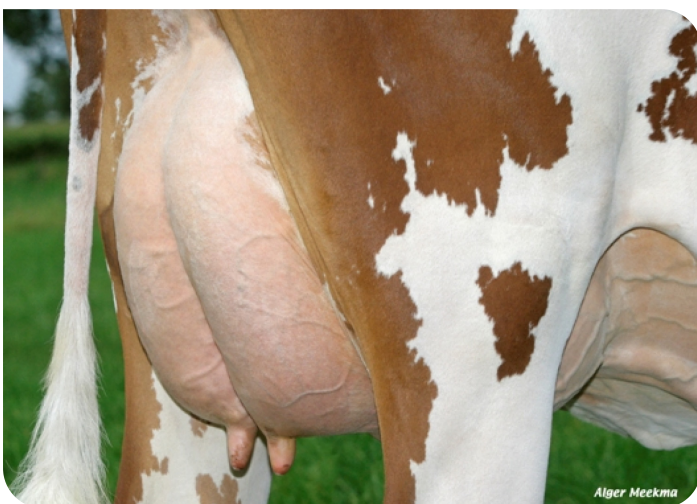

Udder of Jans 126 (s. Kojack)
Owner: Mts. P.J. en F. van der Aa, Beek en Donk (NL)