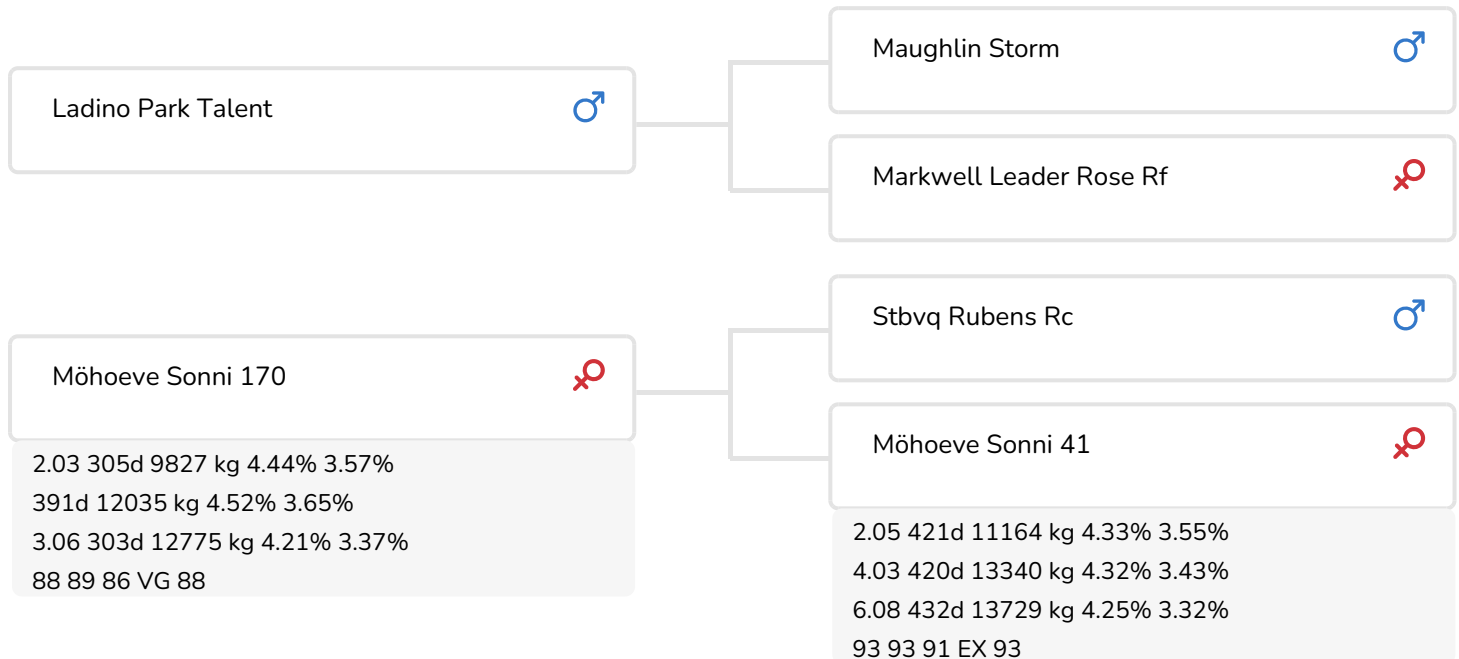

Alger Meekma

Breeder: Mts. Blikman, Ruurlo

M^hhoeve Sonni 41 (EX 93)
(granddam of Kojack)

BULL INFORMATION

Name	Möhoeve Kojack	Date of birth	2004-12-11
Herdbook number	NL 387396084	Gestation length	282
A.I.-code	36621	Kappa Casein	AA
aAa code	156342	Beta Casein	A2/A2
colour	RB	Cow family	Sonni
Breed	100% HF	Straw colour	Groen