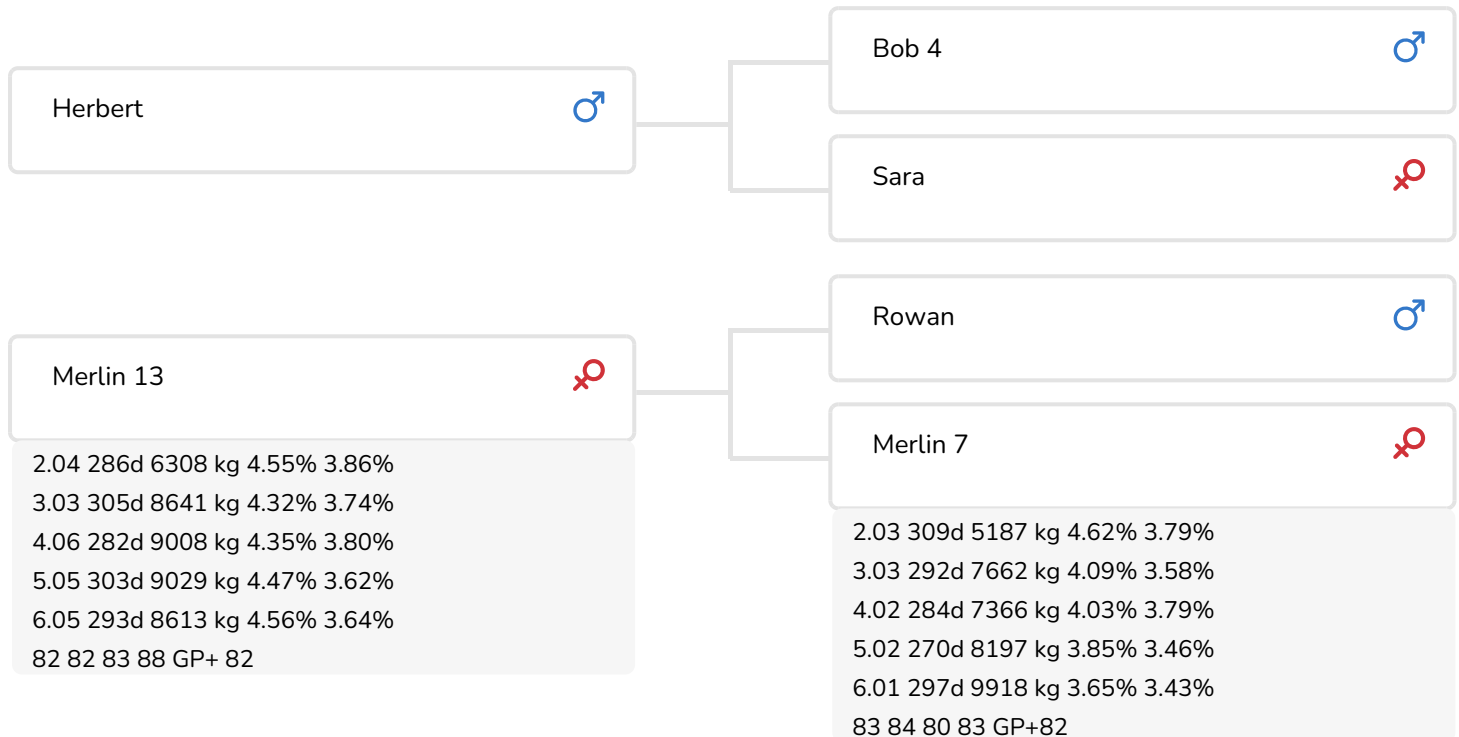

## BULL INFORMATION

Name	Merlo 13	Date of birth	1999-10-18
Herdbook number	NL 247257766	Gestation length	280
A.I.-code	36443	Kappa Casein	
aAa code		Beta Casein	A1/A2
colour	RB	Cow family	
Breed	100% MRIJ	Straw colour	Wit

The dark red MRIJ bull Merlo 13 (Herbert x Rowan) can be described best as a bull with all-round capacities. The bull itself is correctly built with good feet & legs and the conformation and production of the dam and sire of Merlo 13 show no weak points.