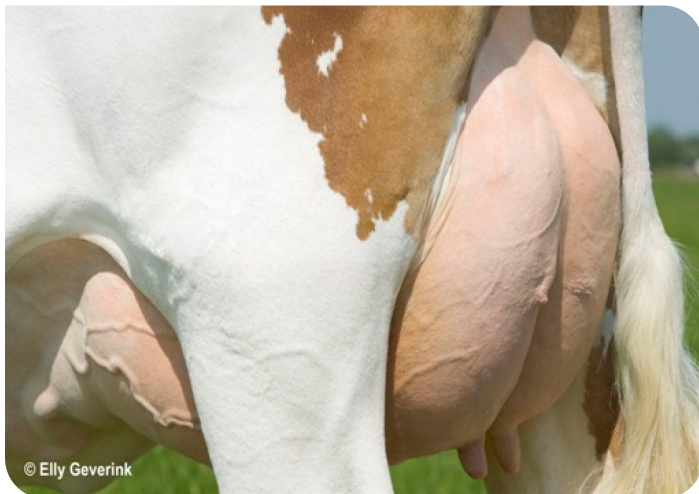

BREEDING VALUES

NVI	INET	Lgv.
-147	-266	-185

PRODUCTIEVERERVING

% Rel	Daughters	Herds			
99	2183	847			
KG milk	% Fat	% Protein	KG fat	KG protein	Inet
-1005	0.06	0.03	-40	-34	-266

FUNCTIONAL TRAITS

Calving ease		101
Vitality		97
Beef index		103

DAUGHTERS

Fertility		95
NR		101
Calving interval		91
Mat. calving process		94
Mat.Vitality		97
Persistency		99
Maturity rate		100
Udder health		101
Somatic cell count		98
Milking speed		97
Robot efficiency		96
Robot interval		91
Robot habituation		107
Claw health		101
Temperament		100
Body weight		94

TYPE SCORE

% Rel	Daughters	Herds
99	560	240

TYPE SCORE

Frame		91
Udder		91
Feet & Legs		95
Total Score		89
Stature		92
Chest width		94
Body depth		100
Angularity		95
Condition		97
Rump Angle		91
Rump Width		94
Rear legs Rear view		99
Rear leg Set		105
Foot Angle		92
Front feet orientation		93
Locomotion		96
For udder attachment		93
Front teat placement		99
Teat length		101
Udder depth		92
Rear udder height		91
Central ligament		100
Rear teat placement		101
Udder balans		97

Udder (VG 87) of Sonja 396 (s. Lustrum)
Owner: V.O.F. D. Bos en F.M. Bos-Treur, Mijdrecht (NL)