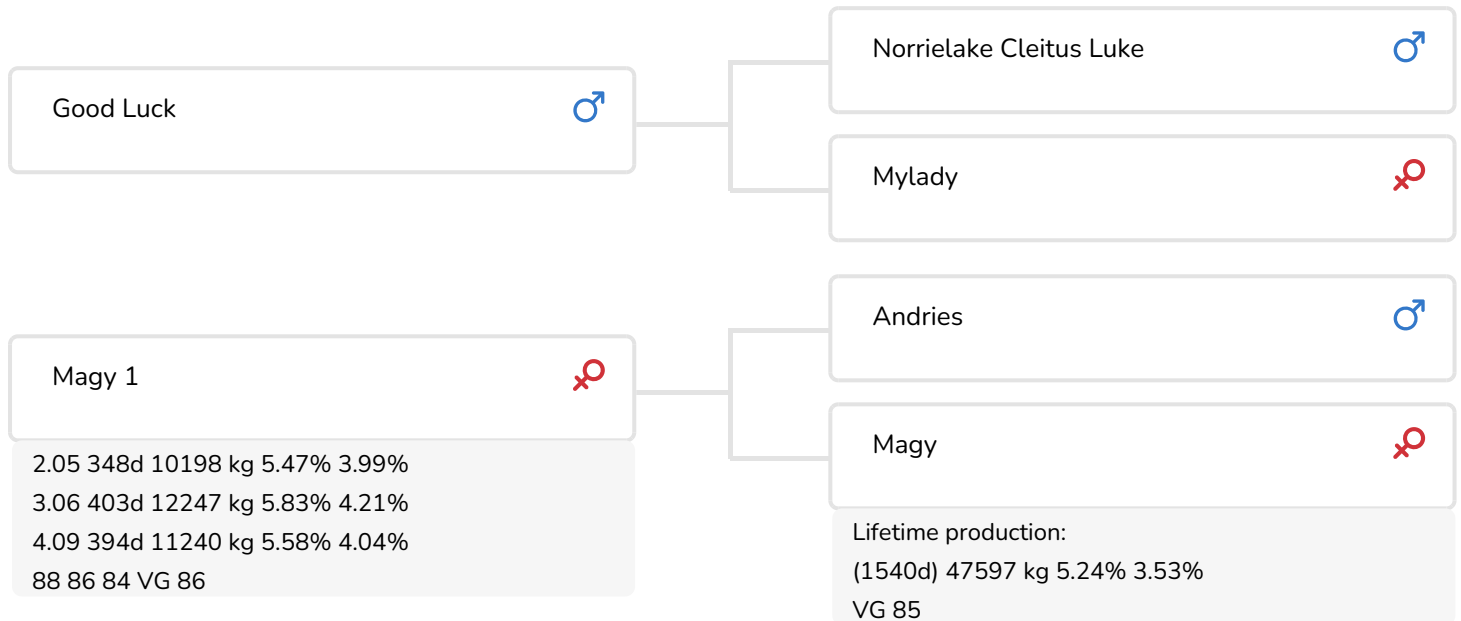

BULL INFORMATION

Name	Magy's Lustrum	Date of birth	2001-11-16
Herdbook number	NL 335523267	Gestation length	278
A.I.-code	36503	Kappa Casein	AB
aAa code	132546	Beta Casein	A1/A2
colour	RB	Cow family	Teddy
Breed	100% HF	Straw colour	Red

Sonja 397 (s. Lustrum)
Owner: V.O.F. D. Bos en F.M. Bos-Treur, Mijdrecht (NL)