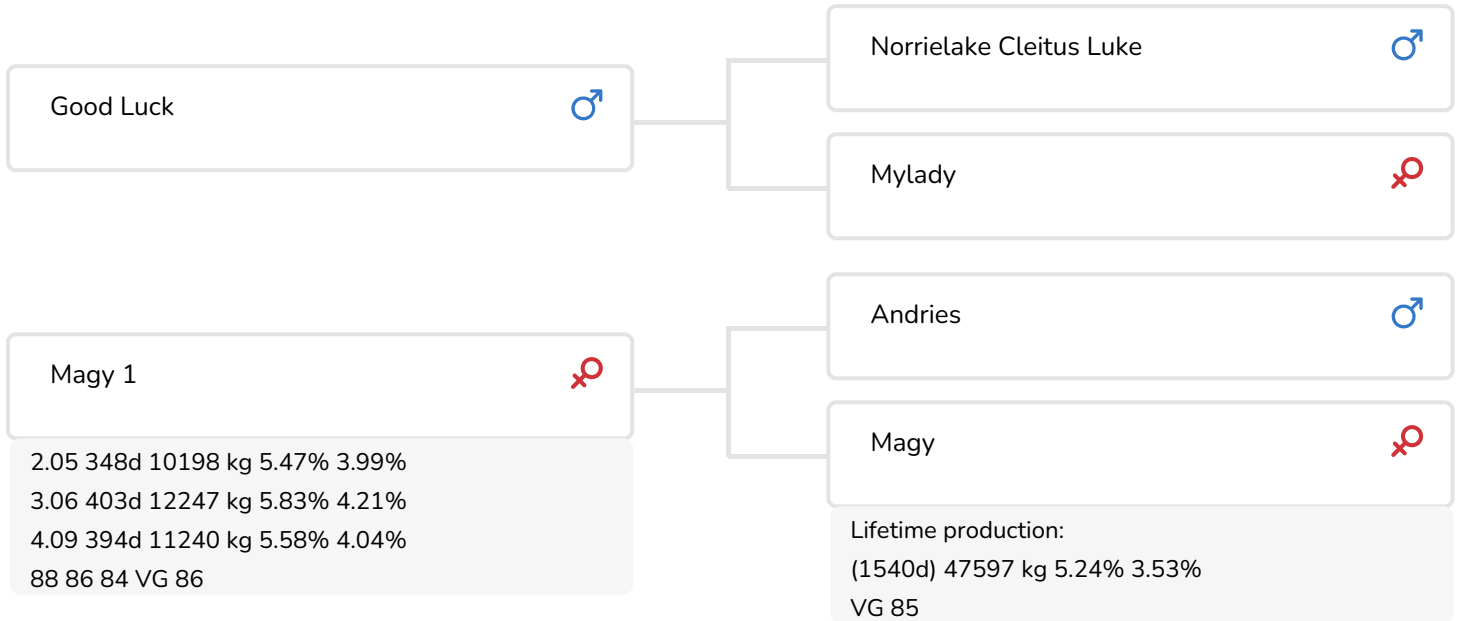

- + From the Lightning family
- + Outcross pedigree
- + Contents with a big plus for protein
- + Averaged sized daughters with very good udders
- + High longevity and very healthy udders
- + Calving ease bull

Maga 59 (s. Lustrum)
Owner: V.O.F. Gebleektendijk, Nederweert-Eind (NL)

BULL INFORMATION

Name	Magy's Lustrum	Date of birth	2001-11-16
Herdbook number	NL 335523267	Gestation length	278
A.I.-code	36503	Kappa Casein	AB
aAa code	132546	Beta Casein	A1/A2
colour	RB	Cow family	Teddy
Breed	100% HF	Straw colour	Red