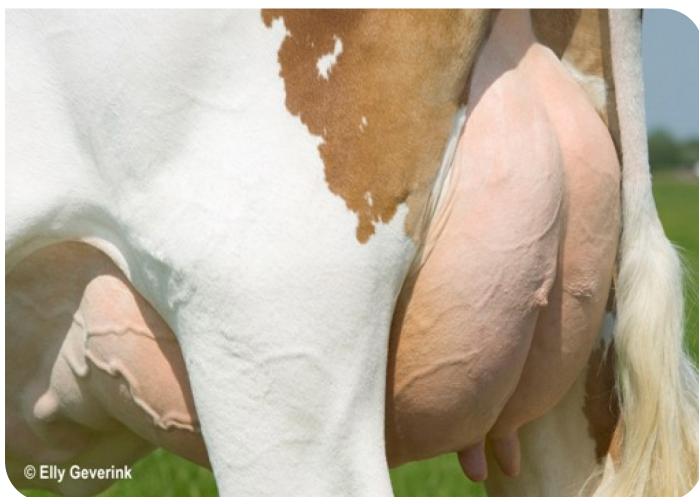

BREEDING VALUES

NVI	INET	Lgv.
-107	-190	-91

PRODUCTIEVERERVING

% Rel	Daughters	Herds			
99	2172	843			
KG milk	% Fat	% Protein	KG fat	KG protein	Inet
-771	0.11	0.02	-26	-26	-190

FUNCTIONAL TRAITS

Calving ease		101
Vitality		97
Beef index		103

DAUGHTERS

Fertility		95
NR		101
Calving interval		91
Mat. calving process		94
Mat.Vitality		99
Persistency		99
Maturity rate		100
Udder health		101
Somatic cell count		98
Milking speed		97
Robot efficiency		96
Robot interval		92
Robot habituation		106
Claw health		102
Temperament		100
Body weight		95

TYPE SCORE

% Rel	Daughters	Herds
99	556	240

TYPE SCORE

Frame		93
Udder		92
Feet & Legs		97
Total Score		91
Stature		93
Chest width		96
Body depth		101
Angularity		96
Condition		97
Rump Angle		91
Rump Width		95
Rear legs Rear view		100
Rear leg Set		105
Foot Angle		92
Front feet orientation		93
Locomotion		98
For udder attachment		94
Front teat placement		99
Teat length		101
Udder depth		92
Rear udder height		92
Central ligament		100
Rear teat placement		101
Udder balans		94

Udder (VG 87) of Sonja 396 (s. Lustrum)
Owner: V.O.F. D. Bos en F.M. Bos-Treur, Mijdrecht (NL)