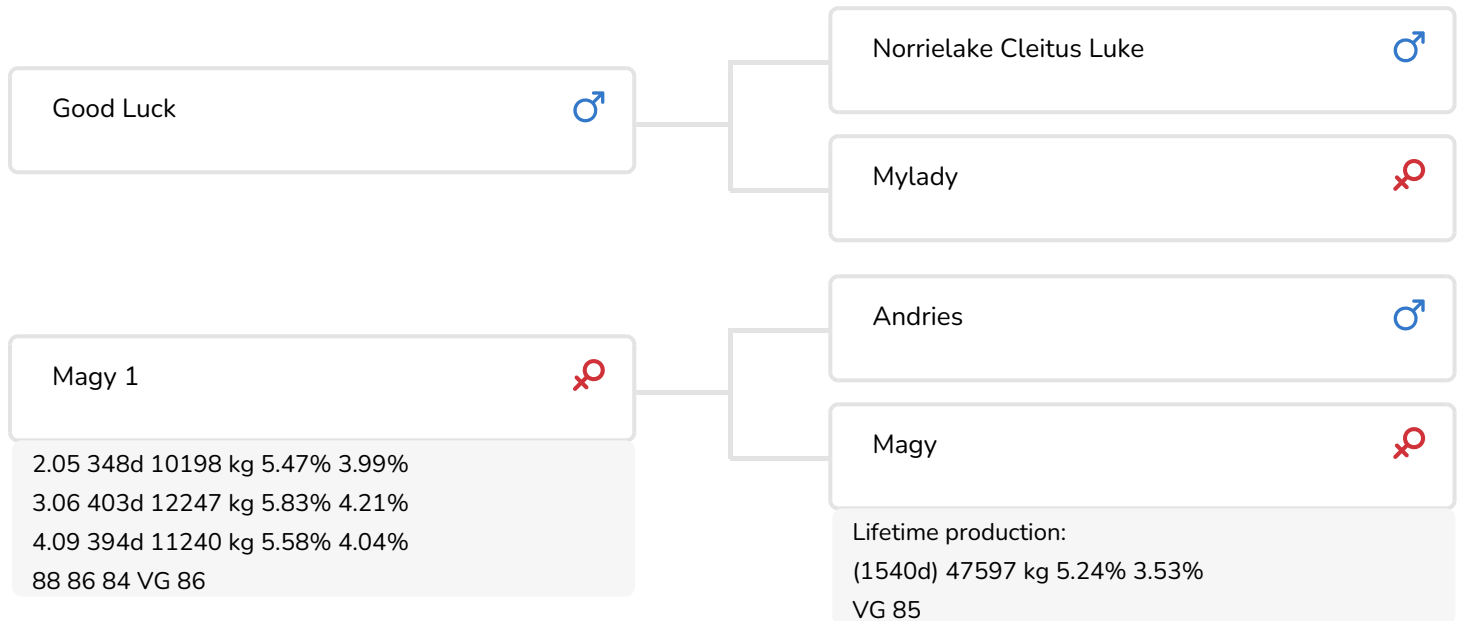

- + From the Lightning family
- + Outcross pedigree
- + Contents with a big plus for protein
- + Averaged sized daughters with very good udders
- + High longevity and very healthy udders
- + Calving ease bull

Maga 59 (s. Lustrum)
Owner: V.O.F. Gebleektendijk, Nederweert-Eind (NL)

BULL INFORMATION

Name	Magy's Lustrum	Date of birth	2001-11-16
Herdbook number	NL 335523267	Gestation length	278
A.I.-code	36503	Kappa Casein	AB
aAa code	132546	Beta Casein	A1/A2
colour	RB	Cow family	Teddy
Breed	100% HF	Straw colour	Red