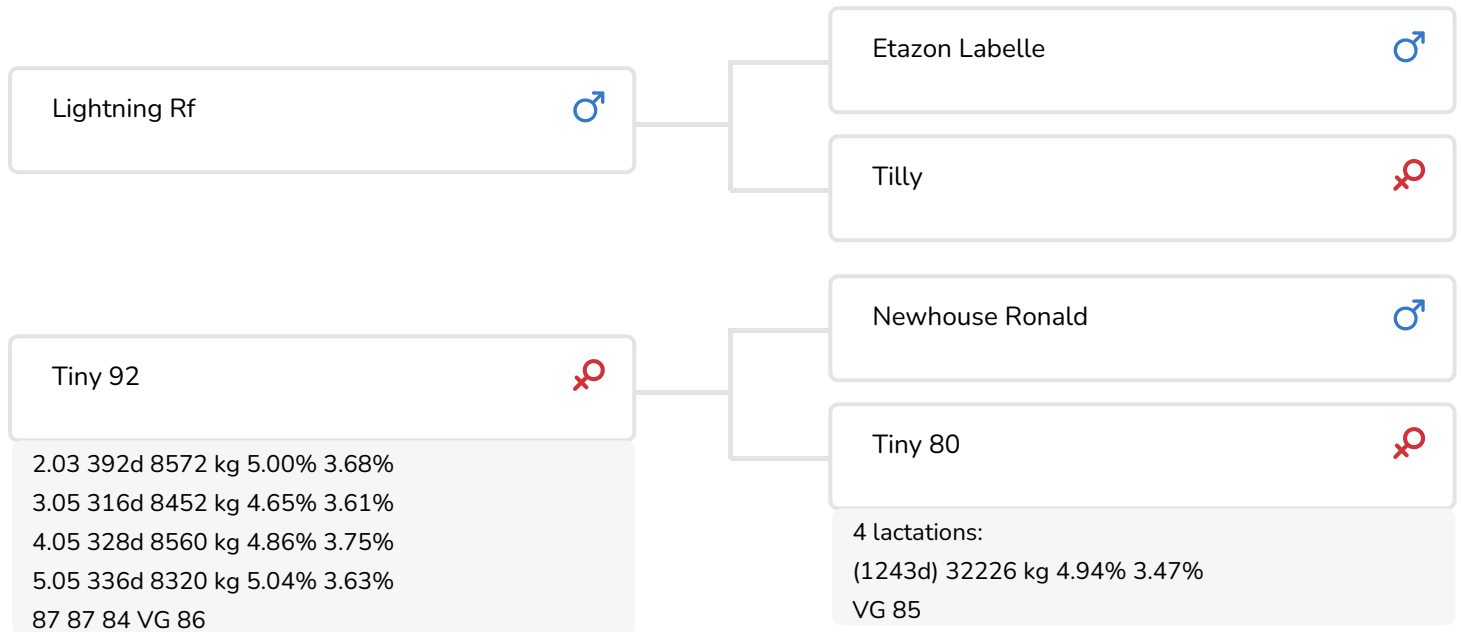

BULL INFORMATION

Name	Lithium	Date of birth	2002-06-13
Herdbook number	NL 343909189	Kappa Casein	AB
A.I.-code	36516	Beta Casein	A2/A2
aAa code	135462	Cow family	Tiny
colour	RB	Straw colour	Geel
Breed	100% HF		

Kooifarm Truus 135 (VG 87) (s. Lithium)
(1st lactation)
Owner: Mts. W.J.H. & H.J.G. Klein Baltink, Kring van Dorth (NL)