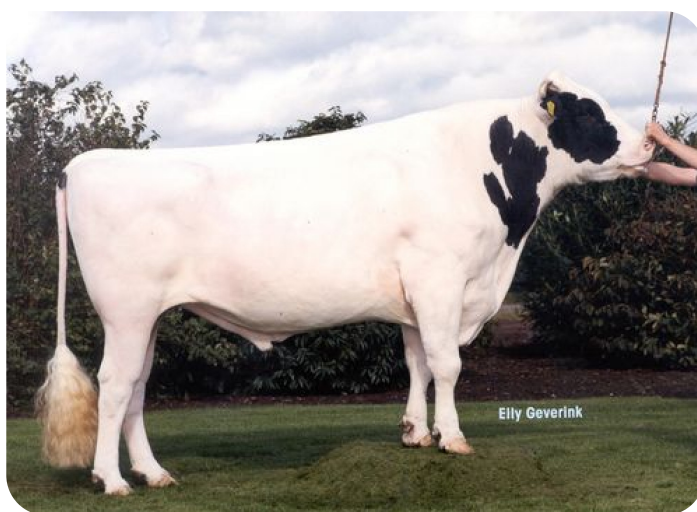

- + Breed typical dairy cows
- + High production
- + Good udders
- + Impressive bull
- + Impressive bull
- + Cows with contents

Lightning RF  
(sire of Lithium)

## BULL INFORMATION

Name	Lithium	Date of birth	2002-06-13
Herdbook number	NL 343909189	Kappa Casein	AB
A.I.-code	36516	Beta Casein	A2/A2
aAa code	135462	Cow family	Tiny
colour	RB	Straw colour	Geel
Breed	100% HF		