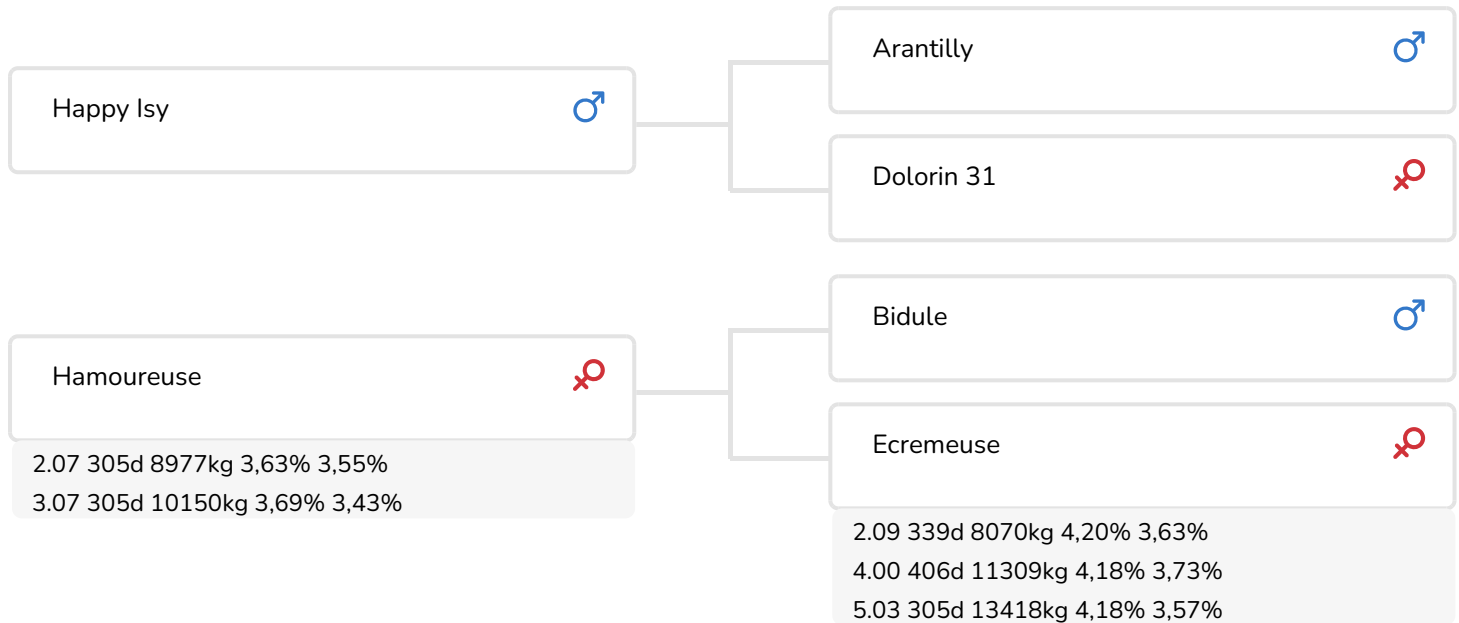

Breeder: Gaec, Montreuil Poulay, Frankrijk

BULL INFORMATION

Name	Lidoux	Date of birth	2005-10-20
Herdbook number	FR 5345151873	Kappa Casein	BB
A.I.-code	782136	Beta Casein	A2/A2
aAa code		Cow family	
colour	DK	Straw colour	Red
Breed	100% NOR		

LIDOUX is a quintessential dairy type example of the Normande breed. He is very well built with a good topline and very good feet and legs. In Happy Isy, LIDOUX has an uncommon sire, who improves milk and legs.

Hamoureuse, who features in LIDOUX's maternal pedigree, ranks VG 88 and is a very correct type with a great production urge. Hamoureuse is a strong, well-developed cow, who produces plenty of milk with ease. Grand dam Ecremeuse is a cow with an integral potential for longevity and the ability to reach a high age.