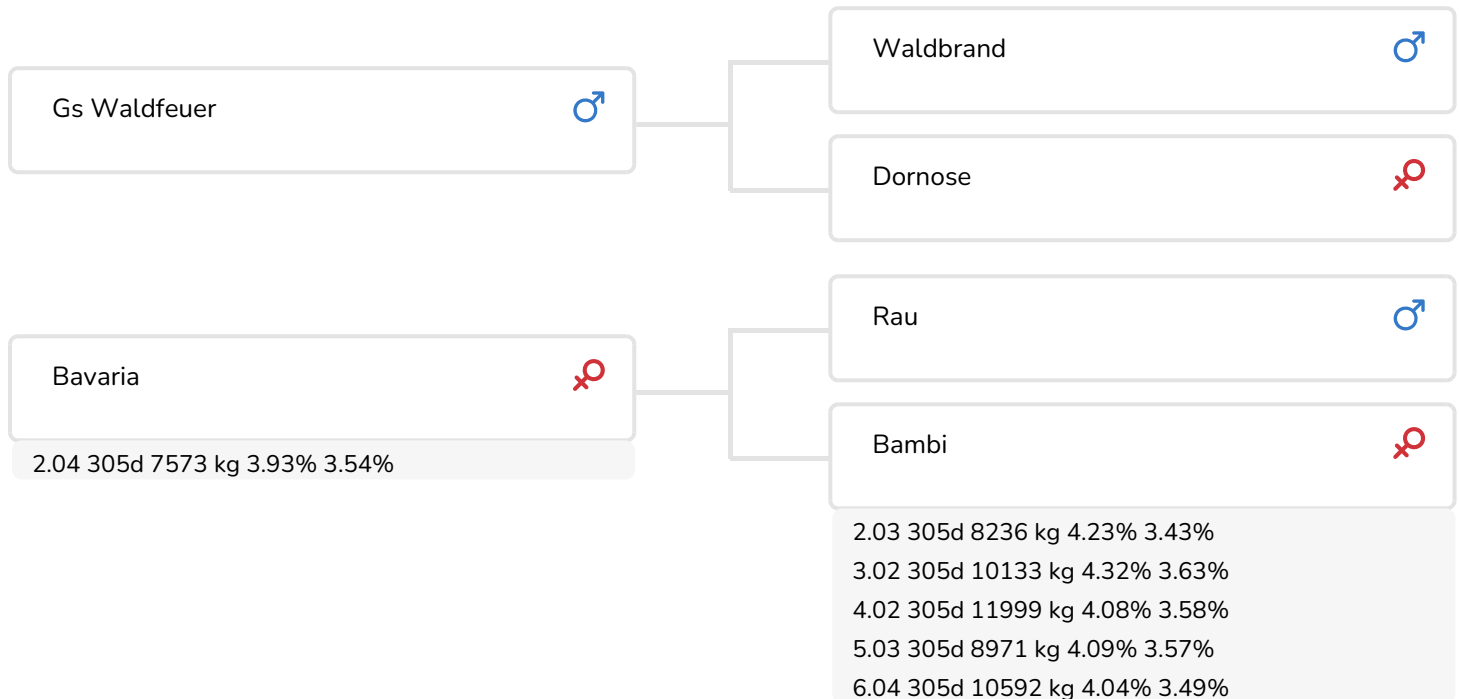

Breeder: GAEC, Du Sant Gilles, Frankrijk

- + Beautiful pedigree and well developed
- + Sire Waldfeuer is a proven bull, a real all-rounder
- + Waldfeuer passes on rich milk, good udders and is a calving ease bull
- + Maternal cow family has great production with good protein percentages
- + Cows that produce well with the right muscularity for the breed
- + Use Joueur with full confidence

BULL INFORMATION

Name	Joueur	Date of birth	2014-04-18
Herdbook number	FR 5022690395	Kappa Casein	AA
A.I.-code	780997	Beta Casein	A1/A2
aAa code	564213	Cow family	
colour	RB	Straw colour	Wit
Breed	100% SIM		

Joueur is a bull with a fine pedigree. His dam Bavaria is a daughter of Rau, who has produced more than 2,500 productive daughters in the Netherlands. Bavaria produced in excess of 7,500 litres in her first record with more than 3.50% protein. Bavaria also offers a unique combination of very good udders and good muscularity. His grand dam achieved a top performance with almost 12,000 kg of milk in her third milk yield record and also more than 3.50% protein.