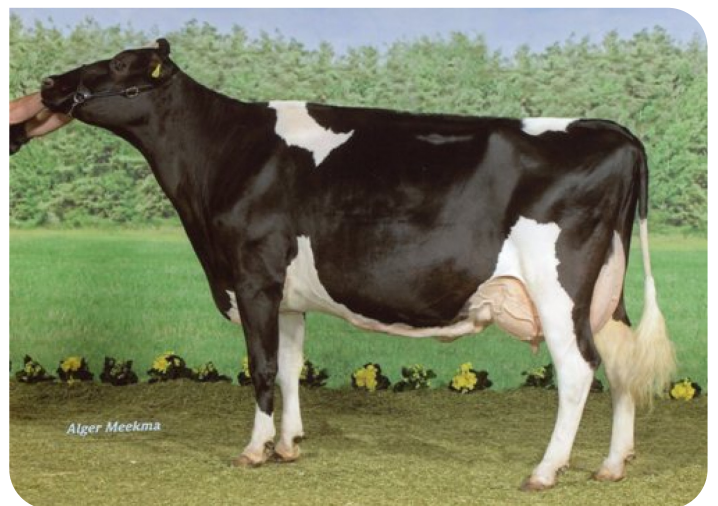

Venetie 2 (EX 91)
(granddam of Tomahawk)