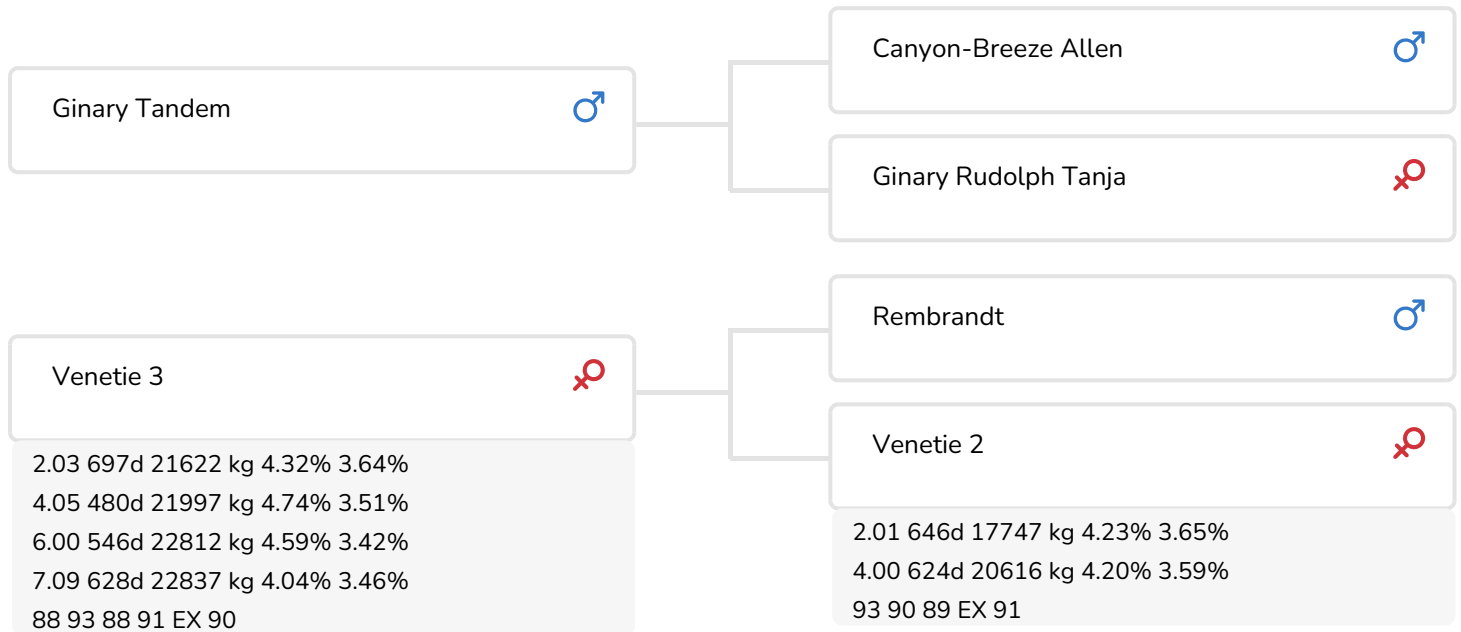

Alger Meekma

- + Different pedigree
- + From the well-known family of Cosmo
- + 6 generations EX cows
- + Granddam and half-sister National champion
- + aAa 156
- + Impressive appearance
- + Productive & beautiful

Venetie 3 (EX 90)
(dam of Tomahawk)

BULL INFORMATION

Name	Jimm Holstein Tomahawk	Date of birth	2008-05-15
Herdbook number	NL 494262272	Gestation length	274
A.l.-code	36747	Kappa Casein	AA
aAa code	156324	Beta Casein	A2/A2
colour	ZB	Cow family	Venetie
Breed	100% HF	Straw colour	Turquoise *