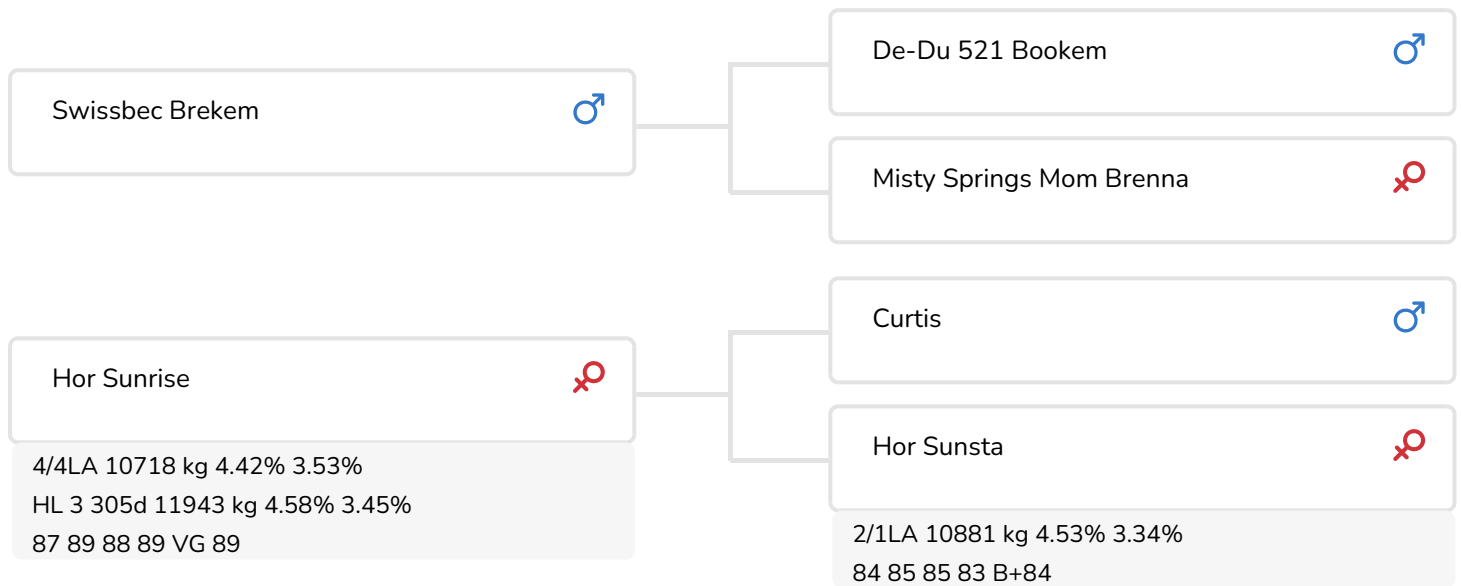

Alger Meekma

Breeder: A. Horstick, Gerscher

- + Calving ease bull
- + Plenty of milk
- + Open framed heifers with correct udders
- + Slightly bent rear leg position (side view)
- + A2A2

Alger Meekma

Kooifarm Corrie 83 (s. Best Sun)
Owner: Klein Baltink C.V., Kring van Dorth

BULL INFORMATION

Name	HOR Best Sun	Date of birth	2015-03-06
Herdbook number	DE 0538527727	Kappa Casein	AA
A.I.-code	361037	Beta Casein	A2/A2
PFW code	B	Cow family	Sunrise
aAa code	432156	Straw colour	Red
colour	RB		
Breed	100% HF		