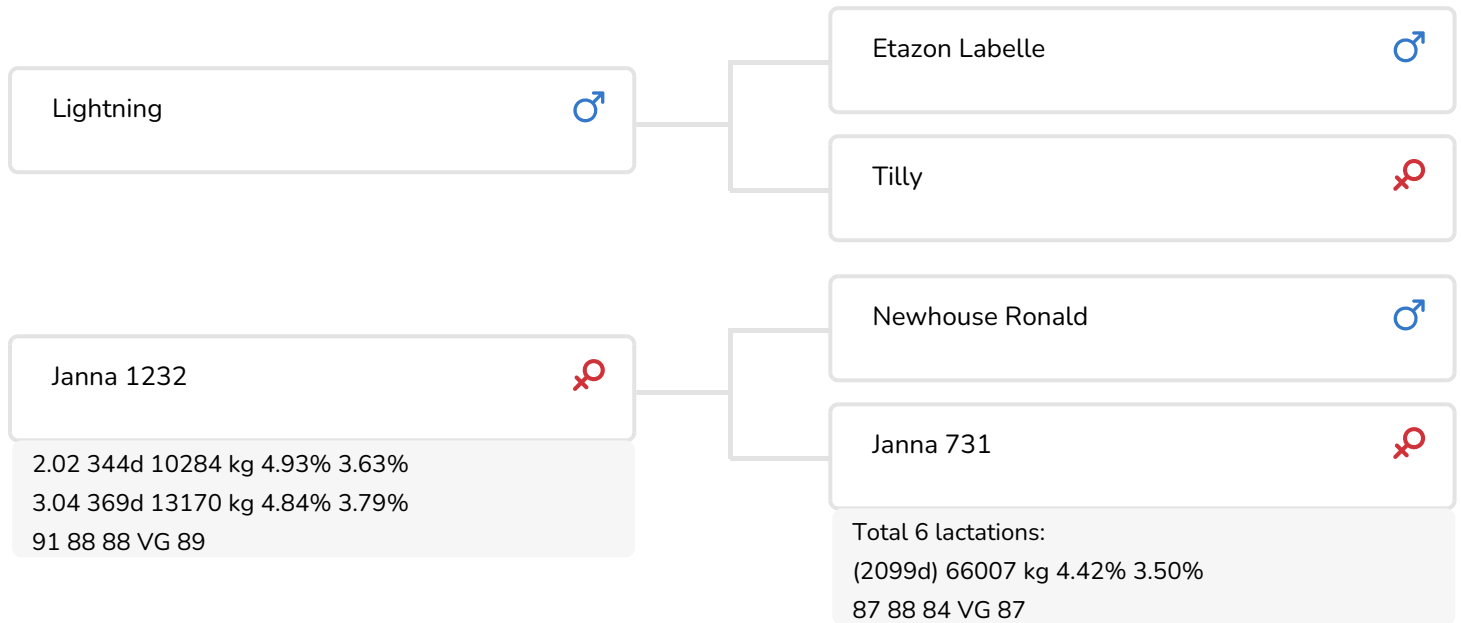

Alger Meekma

- + Valuable daughters who will bring profit!
- + Impressive productions with high protein contents!
- + aAa 615243
- + For red and white Holstein
- + Impressive and colorful
- + Fun
- + Stylish daughters with good feet & legs
- + Powerfull champions with body

Janna 1232 (VG 89)
(dam of Lucrative rf)

BULL INFORMATION

Name	Het Broek Lucrative	Date of birth	2003-11-05
Herdbook number	NL 354899233	Gestation length	287
A.l.-code	36569	Kappa Casein	AA
aAa code	615243	Beta Casein	A2/A2
colour	ZB	Cow family	Janna
Breed	100% HF	Straw colour	Groen