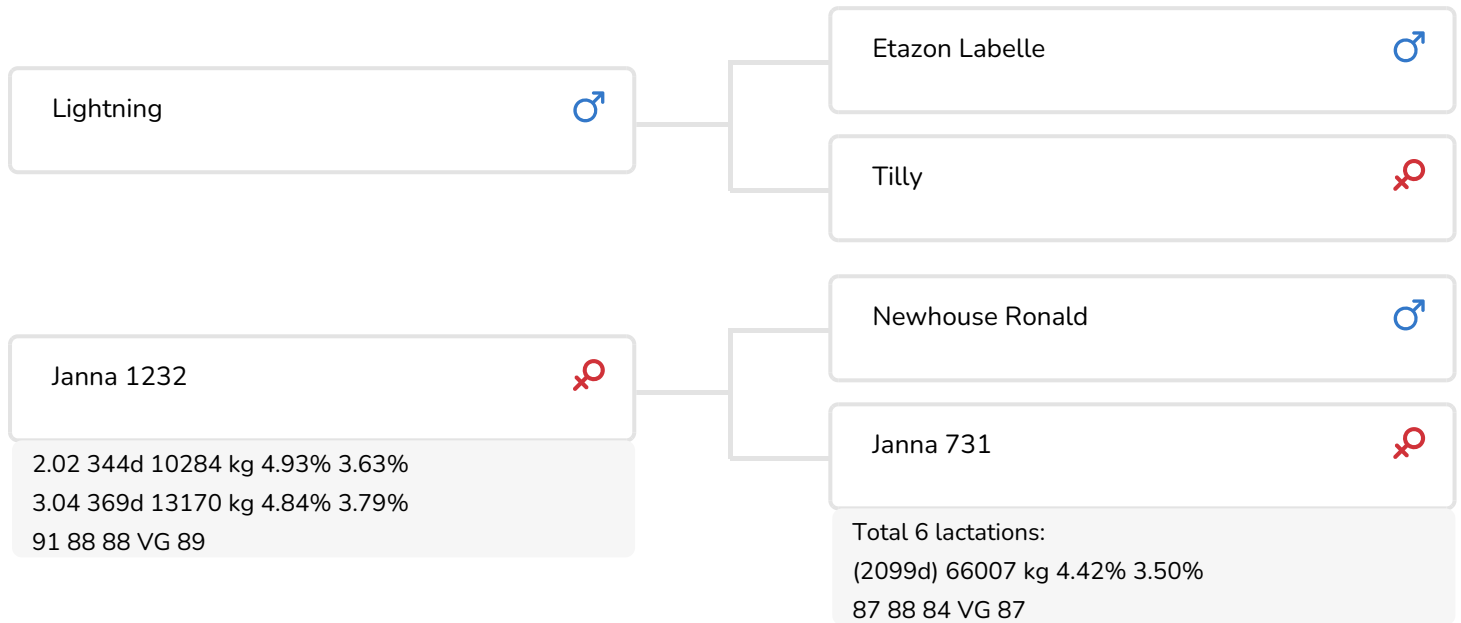

- + Valuable daughters who will bring profit!
- + Impressive productions with high protein contents!
- + aAa 615243
- + For red and white Holstein
- + Impressive and colorful
- + Fun
- + Stylish daughters with good feet & legs
- + Powerfull champions with body

Janna 1232 (VG 89)
(dam of Lucrative rf)

BULL INFORMATION

| | | | |
|-----------------|---------------------|------------------|------------|
| Name | Het Broek Lucrative | Date of birth | 2003-11-05 |
| Herdbook number | NL 354899233 | Gestation length | 287 |
| A.l.-code | 36569 | Kappa Casein | AA |
| aAa code | 615243 | Beta Casein | A2/A2 |
| colour | ZB | Cow family | Janna |
| Breed | 100% HF | Straw colour | Groen |