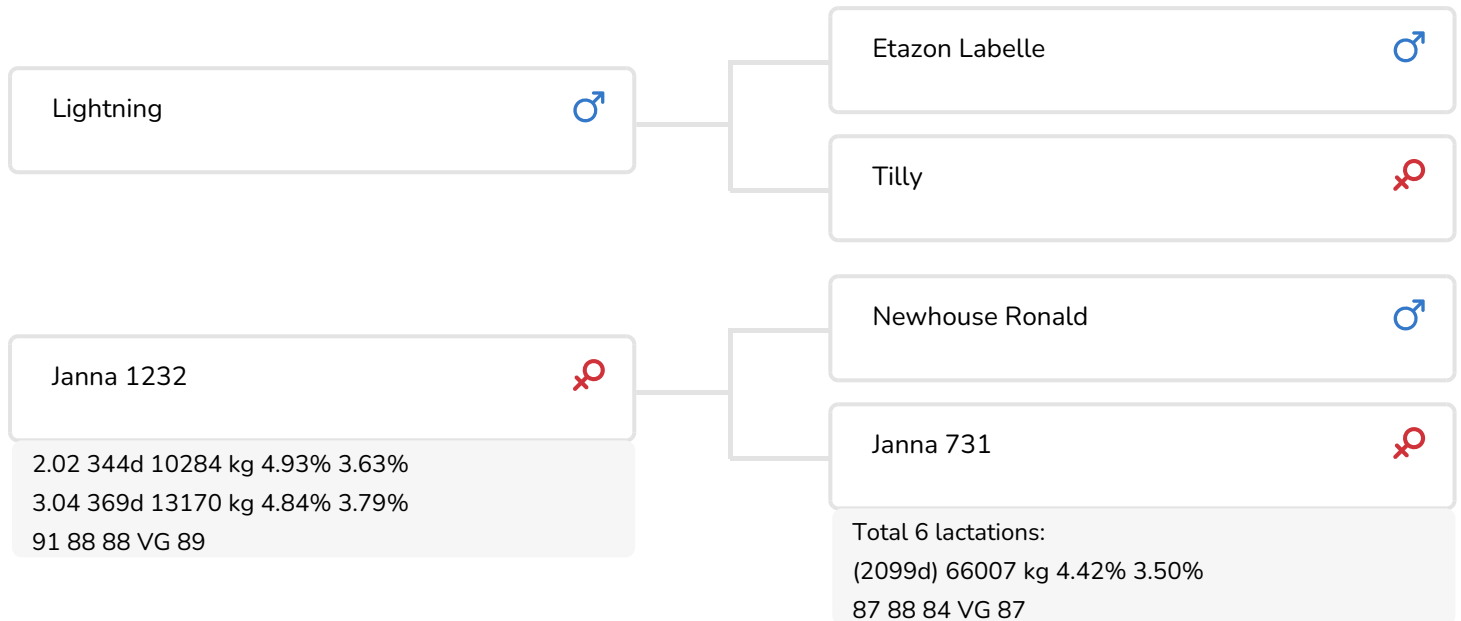

- + Valuable daughters who will bring profit!
- + Impressive productions with high protein contents!
- + aAa 615243
- + For red and white Holstein
- + Impressive and colorful
- + Fun
- + Stylish daughters with good feet & legs
- + Powerfull champions with body

Janna 1232 (VG 89)
(dam of Lucrative rf)

BULL INFORMATION

Name	Het Broek Lucrative	Date of birth	2003-11-05
Herdbook number	NL 354899233	Gestation length	287
A.l.-code	36569	Kappa Casein	AA
aAa code	615243	Beta Casein	A2/A2
colour	ZB	Cow family	Janna
Breed	100% HF	Straw colour	Groen