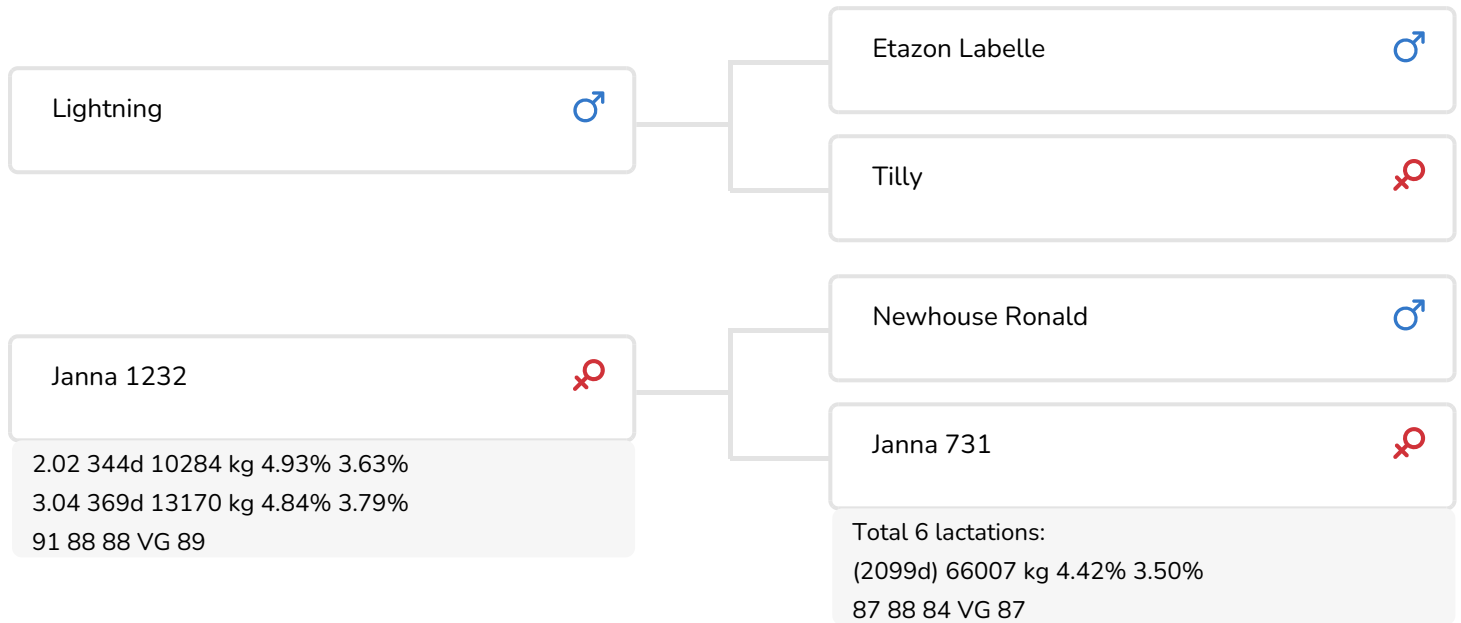

- + Valuable daughters who will bring profit!
- + Impressive productions with high protein contents!
- + aAa 615243
- + For red and white Holstein
- + Impressive and colorful
- + Fun
- + Stylish daughters with good feet & legs
- + Powerfull champions with body

Janna 1232 (VG 89)
(dam of Lucrative rf)

BULL INFORMATION

Name	Het Broek Lucrative	Date of birth	2003-11-05
Herdbook number	NL 354899233	Gestation length	287
A.l.-code	36569	Kappa Casein	AA
aAa code	615243	Beta Casein	A2/A2
colour	ZB	Cow family	Janna
Breed	100% HF	Straw colour	Groen