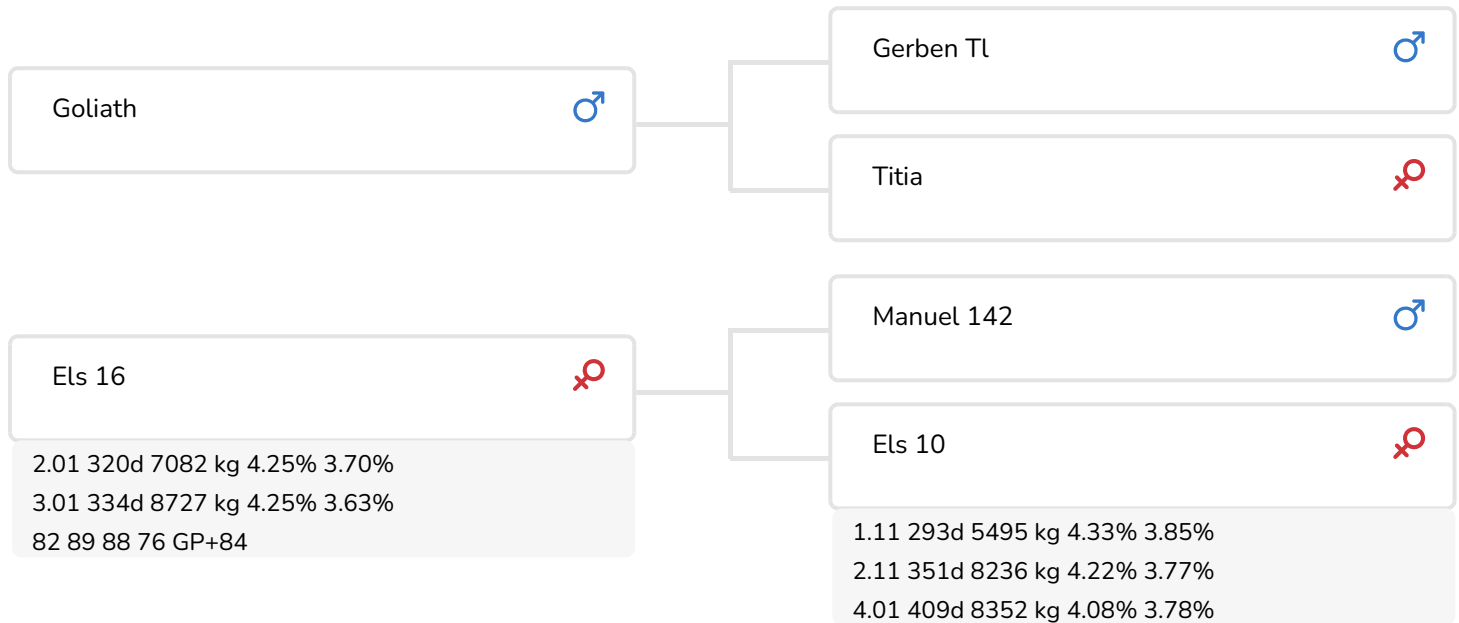

- + Good muscularity
- + Good fertility
- + Low kinship

BULL INFORMATION

| | | | |
|-----------------|--------------|------------------|------------|
| Name | Hein Vergeer | Date of birth | 1998-08-16 |
| Herdbook number | NL 223097458 | Gestation length | 277 |
| A.I.-code | 36411 | Kappa Casein | AB |
| aAa code | | Beta Casein | |
| colour | RB | Cow family | |
| Breed | 100% MRIJ | Straw colour | Bruin |

The MRIJ bull Hein Vergeer (Goliath x Manuel 142 x Carbo 12) combines milk and good all-round conformation from his sire and very good protein percentage, udders and feet & legs from his dam line. Longevity is at both sides of a very good level.

Vergeer's sire is Goliath. Goliath had a high score for longevity. The conformation of Vergeer is of an all-round good level with very good development and type. Also was Goliath a bull with lot of milk.

The dam of Vergeer is well known of its very good protein percentage. So had dam and granddam an average protein percentage between the 3.60% and 3.85%. Both cows realized in combination with of lot milk an average lactation value of 120. This dam has also very good udders and feet & legs.