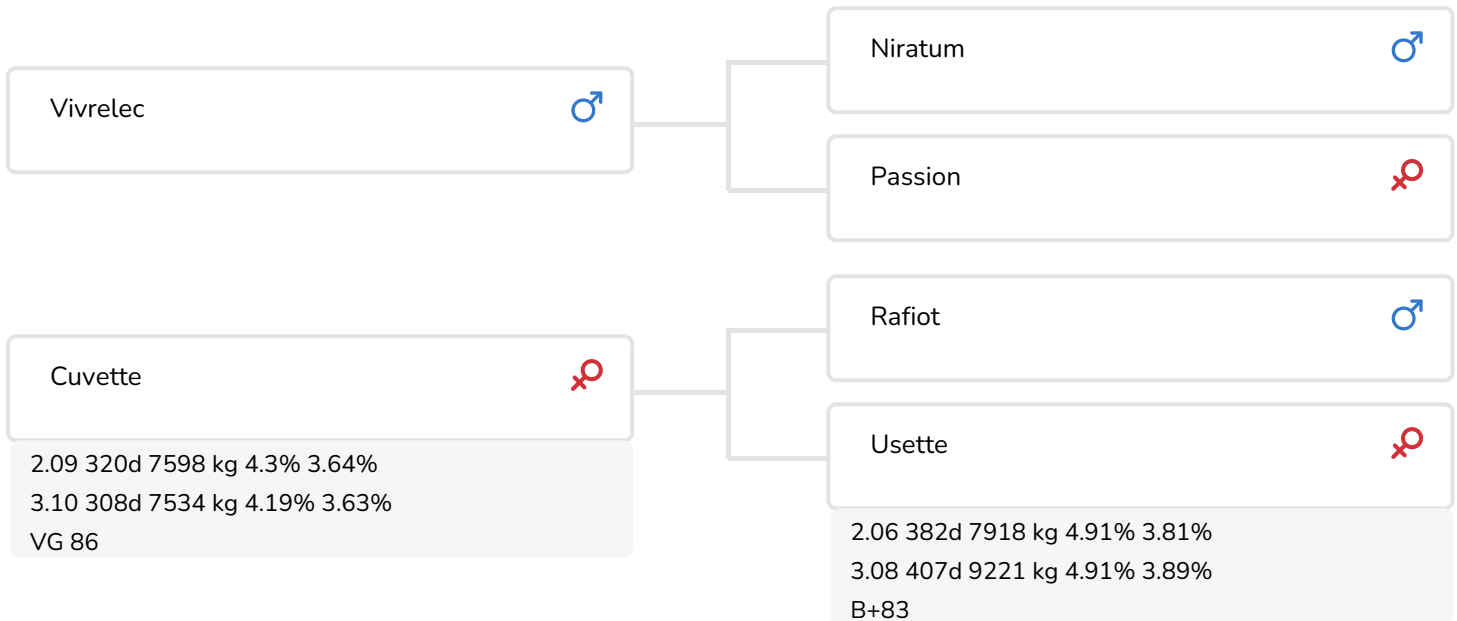

Alger Meekma

Breeder: EARL des Loges, Frankrijk

- + Beautifully marked Normande bull from France
- + Good temperament and very well developed
- + Sire Vivrelec is a reliable bull with good index scores
- + Plus for muscling and development and a solid plus for milk
- + Dam is highly productive, good udders and correct legs
- + Average score for calving ease

Cuvette (VG 86)
(dam of Guveau)

BULL INFORMATION

Name	Guveau	Date of birth	2011-08-31
Herdbook number	FR 5354614026	Kappa Casein	BB
A.I.-code	361049	Beta Casein	A1/A2
aAa code	435	Cow family	
colour	DK	Straw colour	Grijs
Breed	100% NOR		

Guveau is a new Normandy bull from France. He has a good temperament and is very well developed.

His sire, Vivrelec, is a bull with more than 800 daughters in his index in France. He has a plus for muscling and development and a solid plus for milk.