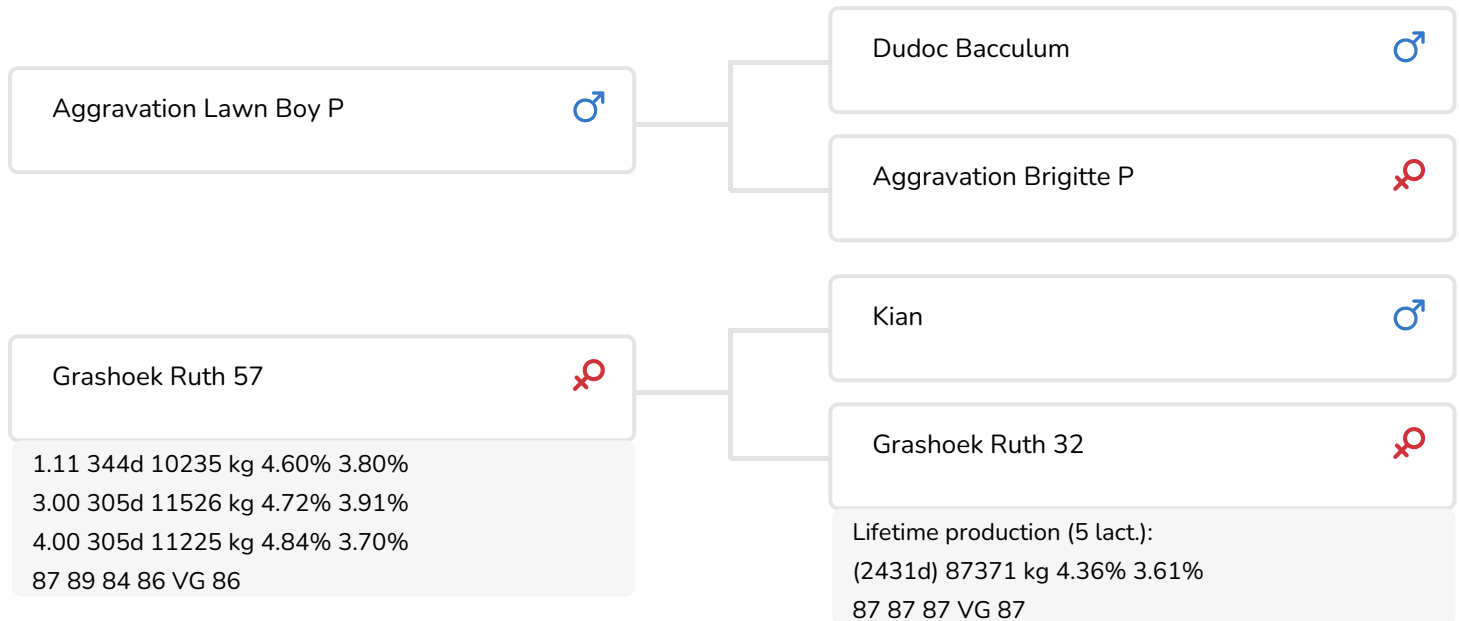

*Alger Meekma*

- + Durable cow family (Ruth)
- + Calving ease bull
- + Late maturing and persistent
- + Strongly attached udders
- + Functional cows
- + aAa 432516

Tailwind Trijntje 7 (s. Lawrence)  
Owner: Mr. M. Hekers, Ospel (NL)

## BULL INFORMATION

Name	Grashoek Lawrence	Date of birth	2008-06-04
Herdbook number	NL 519968914	Gestation length	284
A.l.-code	36748	Kappa Casein	AA
aAa code	432516	Beta Casein	A1/A2
colour	RB	Cow family	Ruth
Breed	100% HF	Straw colour	Light Blue