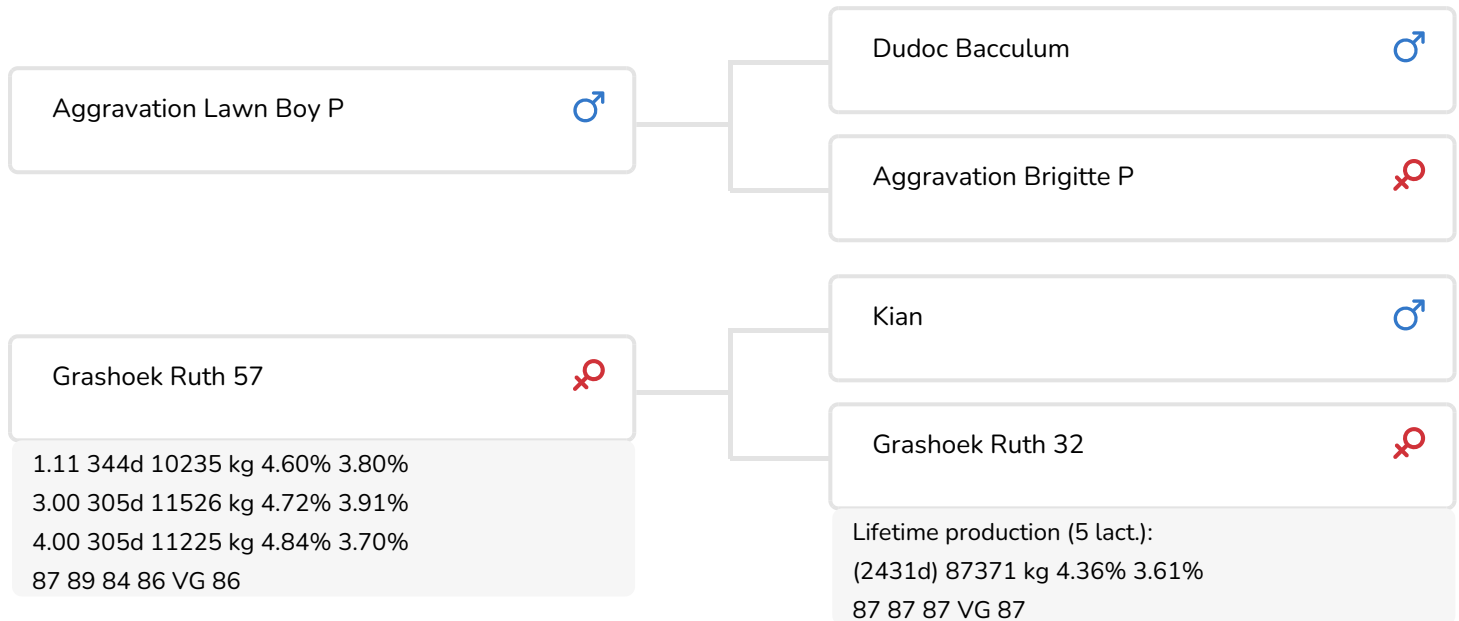

Alger Meekma

- + Durable cow family (Ruth)
- + Calving ease bull
- + Late maturing and persistent
- + Strongly attached udders
- + Functional cows
- + aAa 432516

Alger Meekma

Tailwind Trijntje 7 (s. Lawrence)
Owner: Mr. M. Hekers, Ospel (NL)

BULL INFORMATION

Name	Grashoek Lawrence	Date of birth	2008-06-04
Herdbook number	NL 519968914	Gestation length	284
A.l.-code	36748	Kappa Casein	AA
aAa code	432516	Beta Casein	A1/A2
colour	RB	Cow family	Ruth
Breed	100% HF	Straw colour	Light Blue