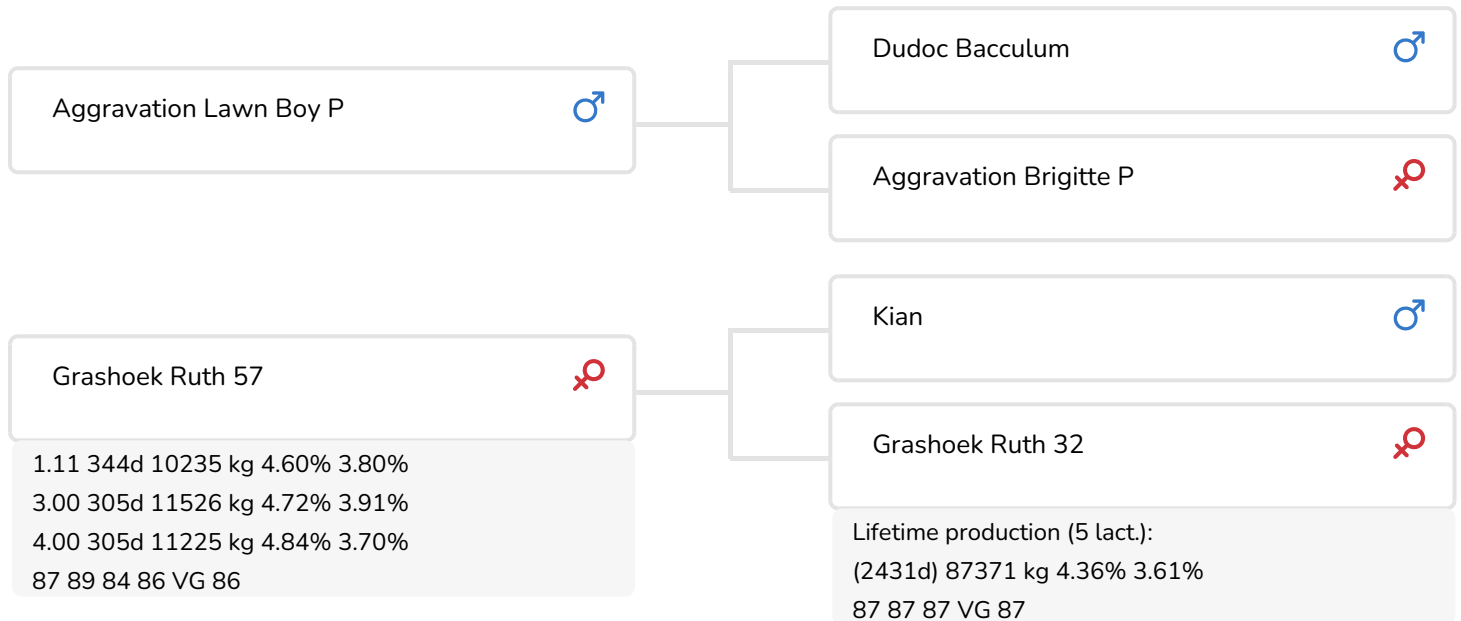

Alger Meekma

- + Durable cow family (Ruth)
- + Calving ease bull
- + Late maturing and persistent
- + Strongly attached udders
- + Functional cows
- + aAa 432516

Tailwind Trijntje 7 (s. Lawrence)
Owner: Mr. M. Hekers, Ospel (NL)

BULL INFORMATION

Name	Grashoek Lawrence	Date of birth	2008-06-04
Herdbook number	NL 519968914	Gestation length	284
A.l.-code	36748	Kappa Casein	AA
aAa code	432516	Beta Casein	A1/A2
colour	RB	Cow family	Ruth
Breed	100% HF	Straw colour	Light Blue