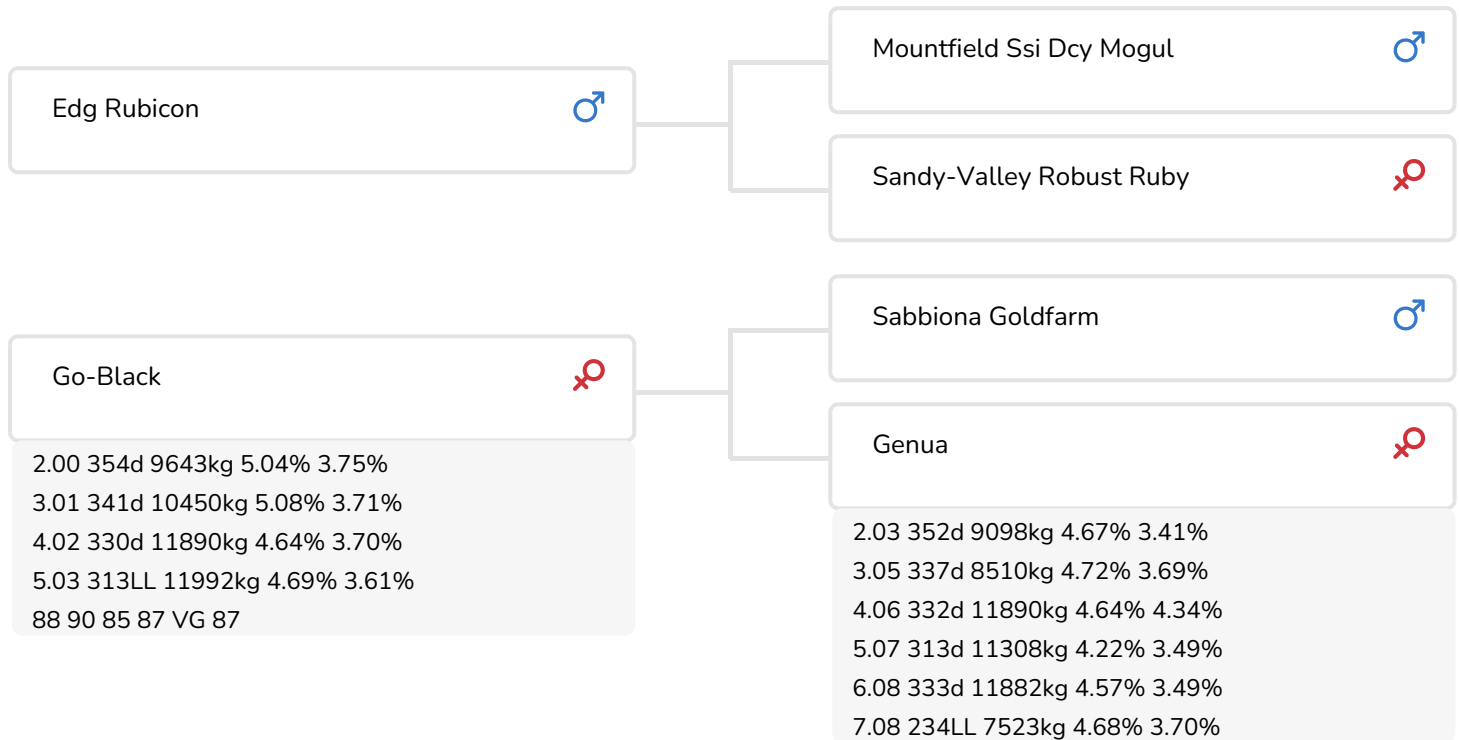

Alger Meekma

Breeder: VOF Melk- en Fokveebedrijf Lansbergen

- + New family with several cows that produced 100,000 kg of milk
- + Alternative paternal line
- + High lifetime production
- + All-round, good conformation

BULL INFORMATION

Name	Gladstone	Date of birth	2022-10-27
Herdbook number	NL 728140062	Gestation length	283
A.I.-code	361322	Kappa Casein	BE
aAa code	243	Beta Casein	A1/A1
colour	ZB	Cow family	Go- Black
Breed	100 % HF	Straw colour	Pistachegroen

A characteristic of the G family is extremely correct, strong cows that produce easily and without any problems. His dam Go-Black (s. Goldfarm) is currently on her fifth list and to date has lifetime production of approx. 50,000 kg with good components.

His second dam achieved a total of more than 60,000 kg in her lifetime while his third dam is still in production (currently 108,000kg). His fourth dam yielded 100,000 kg of milk with 10,000 kg of fat and protein.