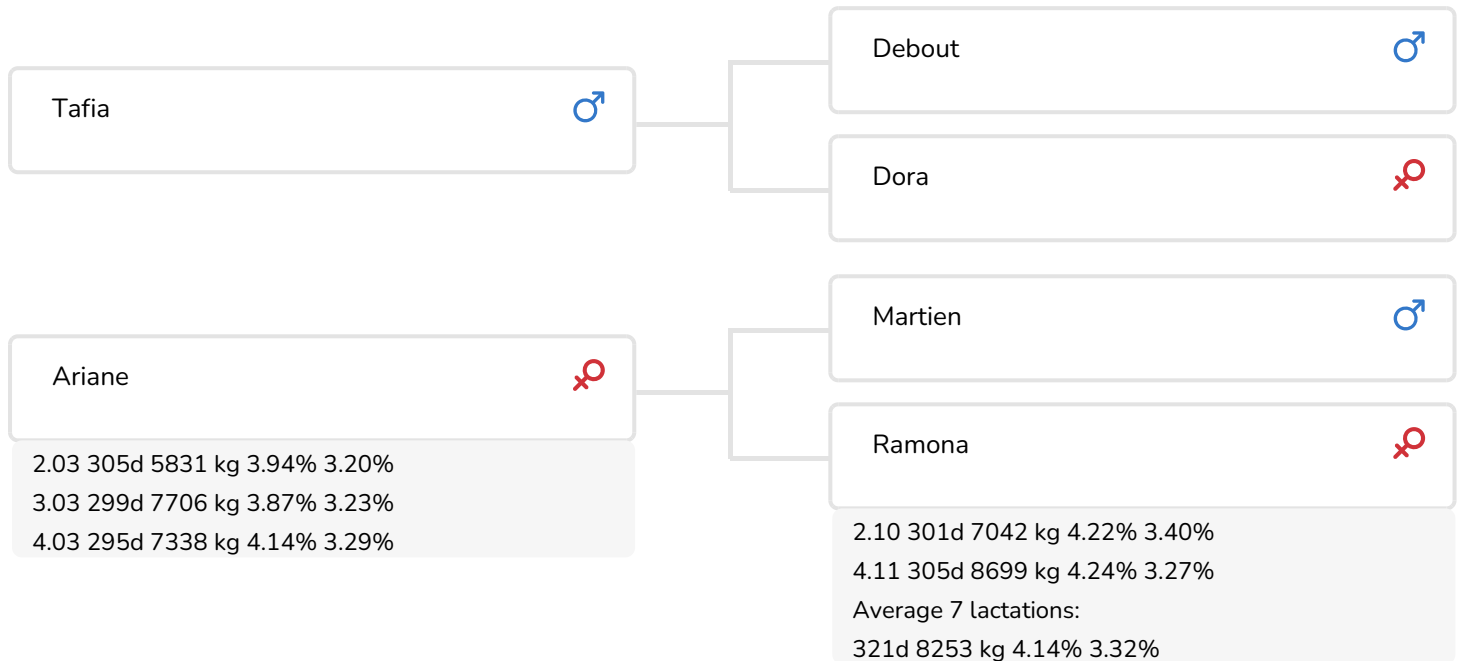

Han Hopman

BULL INFORMATION

Name	Gala	Date of birth	1991-01-14
Herdbook number	NL 817810254	Kappa Casein	BB
A.I.-code	36216	Beta Casein	
aAa code		Cow family	
colour	RB	Straw colour	Transparant
Breed	100% MON		

The Montbeliarde breed is a French dual-purpose breed that can deliver a very positive contribution within the Dutch dual-purpose population. This breed takes care of more variation in the pedigree, more and good quality udders, improvement of feed & legs and control the muscularity.

Gala is a Montbeliarde bull that was imported at an age of 1 year. Gala is bull with good development, super feet & legs and very nice muscularity. Gala's sire is one of the best all-round bulls, Tafia. Tafia scores for all traits above the average, for conformation even far above the average!

The dam of Gala is the impressive Martien, she had one of the highest milk-production cows in this population.