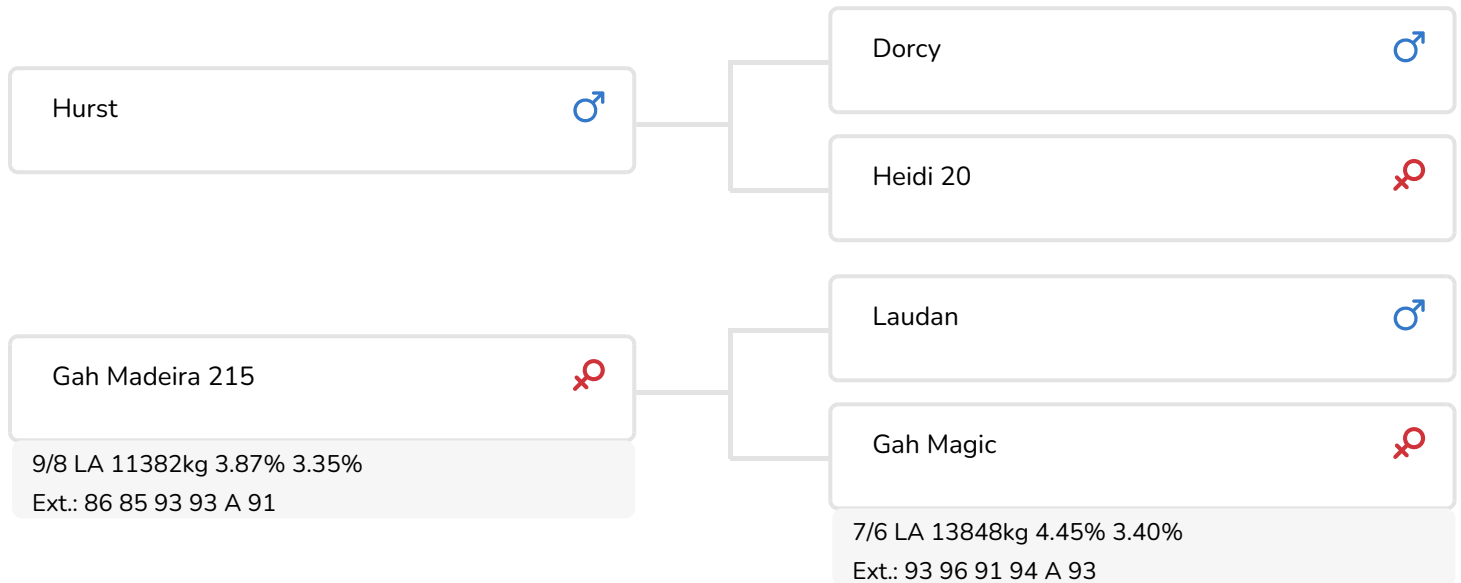

Alger Meekma

Breeder: Alter und Partner GbR, Elsfleth-Fuchsberg, Duitsland

- + aAa code 513
- + Outcross
- + Late maturing
- + Above average milking speed with good SCC

Alger Meekma

Tailwind Anj 2 (s. Hurricane)  
Owner: M. Hekers, Ospel (NL)

## BULL INFORMATION

Name	GAH Hurricane	Date of birth	2016-07-27
Herdbook number	DE 0359051230	Kappa Casein	AA
A.I.-code	361101	Beta Casein	A1/A2
aAa code	513	Cow family	Malta
colour	ZB	Straw colour	Red
Breed	100% HF		

GAH Magic 362  
(grand dam of Hurricane)