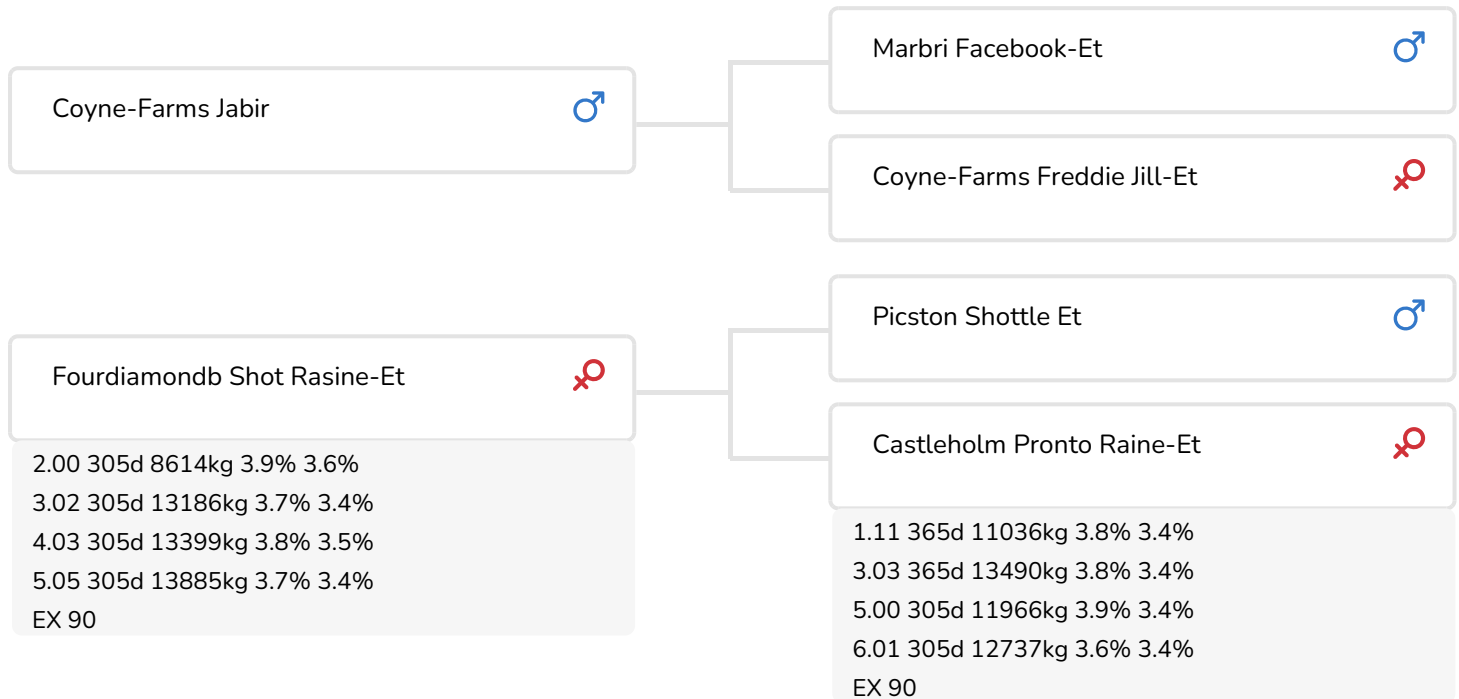

- + Maternal line with 17 generations of excellent cows
- + Pedigree with reliable, proven breeding bulls Great fertility
- + Great fertility
- + aAa 561

Fourdiamondb Shot Rasine (EX 90)
(dam of Royal Rex)

BULL INFORMATION

Name	Fourdiamondb Royal Rex	Date of birth	2014-03-16
Herdbook number	US 73676802	Kappa Casein	AB
A.l.-code	780563	Beta Casein	A1/A1
aAa code	561432	Cow family	Rasine
colour	ZB	Straw colour	Dik Transparant
Breed	100% HF		

It's not often you come across an unbroken line of 17 generations of excellent cows - a feat that can justifiably be labelled unique. The maternal line of Fourdiamondb Royal Rex-ET (Jabir x Shottle x Pronto) is one of the rare cow families that can make this claim to fame. The line up in the youngest generation features names like Shottle, Pronto, Allen, Stormatic, Linjet and Rudolph - all bulls with reputation when it comes to conformation.

With a maternal line that excels for its high quality conformation, the best description of Jabir - the sire of Royal Rex- is an all-rounder. He transmits strong conformation (powerfully built daughters' with great udders and legs) who also perform well producing plenty of milk with good components. Where Jabir really shines as a bull for maiden heifers is in his scores for the health traits somatic cell count, fertility and durability. And last of all, Royal Rex is ranked with aAa code 561, so his progeny will not only be true of their type, but also offer a fine balance. A very important condition for a long, productive life.