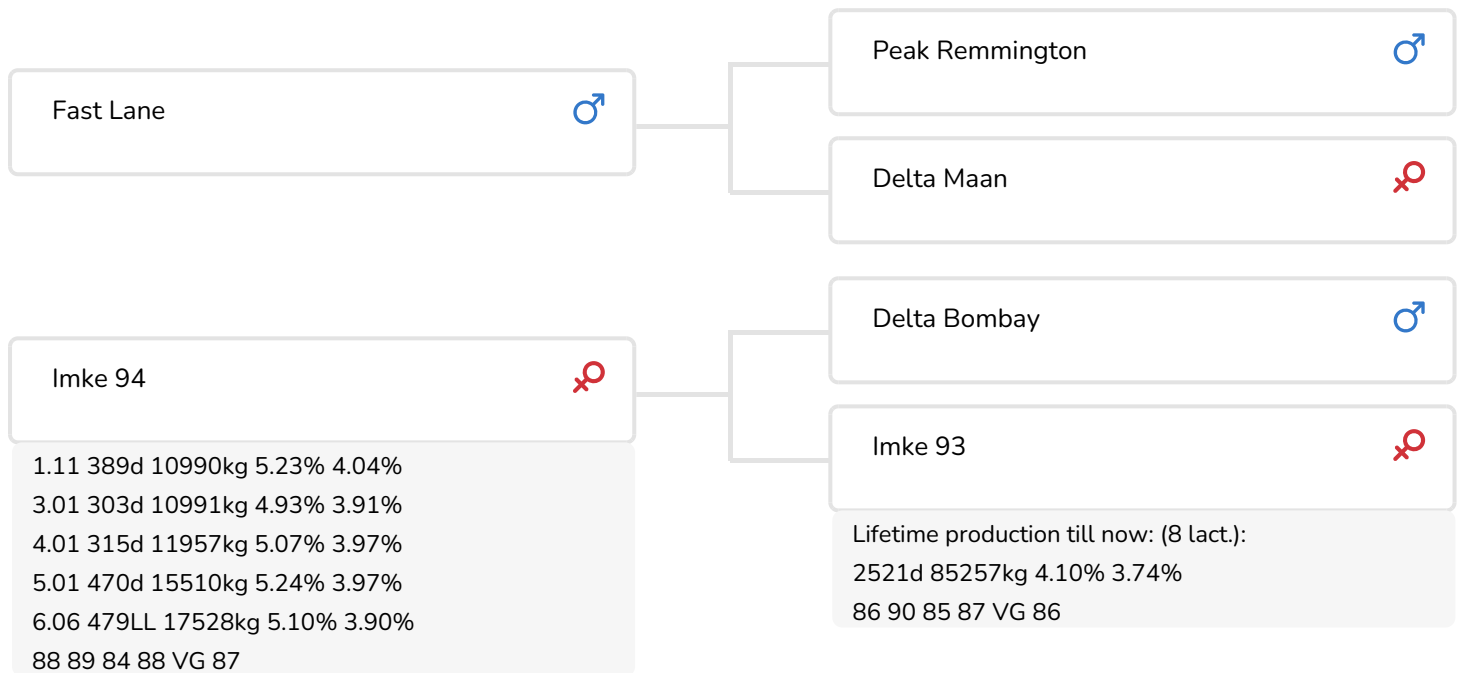

Alger Meekma

Breeder: Mts. Smelt-Luttikhedde-Wargerink, Haaksbergen

- + From new cow family the Imkes
- + Super components
- + Perfectly balanced high and wide udders
- + Great claw health
- + Excellent locomotion with a perfect front and rear leg position

## BULL INFORMATION

Name	Fire Lane	Date of birth	2023-03-25
Herdbook number	NL 613764151	Gestation length	282
A.I.-code	361339	Kappa Casein	BB
PFW code	C	Beta Casein	A1/A2
aAa code	324	Cow family	Imke
colour	ZB	Straw colour	Oranje
Breed	100 % HF		