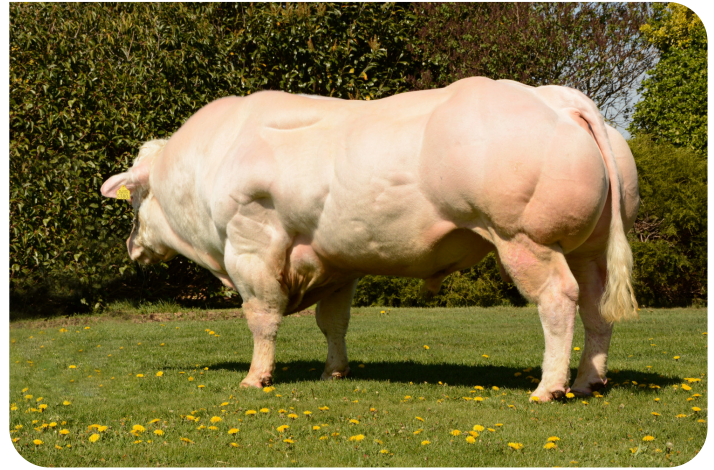

Breeder: Mts. L.J.M. en T.M.M. Hunnekens, Grashoek

- + As a more muscular bull tested well for beef on dairy use
- + > 2000 registered births
- + Muscular calves, but still easy calving
- + Bull with great beef traits
- + Fine bone structure, bred on the Maris farm
- + Index scores can be found with the breeding values

Eltin van Maris

Eltin van Maris is a youthful, well-muscled bull with potential. Eltin is a Quiet son from an Imperial mother. This bull exhibits beautiful meat characteristics with fine bone structure, combined with good feet & legs.

The sire of Eltin, Quiet Roche Gue is a large, long bull. Quiet scored 112 for easy of calving, 99 for gestation time and 88 for birth weight. Offspring of this bull are very vital and easy to raise.

The dam of Eltin, Bertha 331 is an Imperial de l'Ecluse daughter who gives birth to lighter calves, like the grand-dam of Eltin did.

The bull Eltin was born at the Belgium Blue breeding farm called 'van Maris', owned by the Hunnekens family from Grashoek. His birth weight was 40kg and the gestation period was 273 days. A light birth followed by good growth!