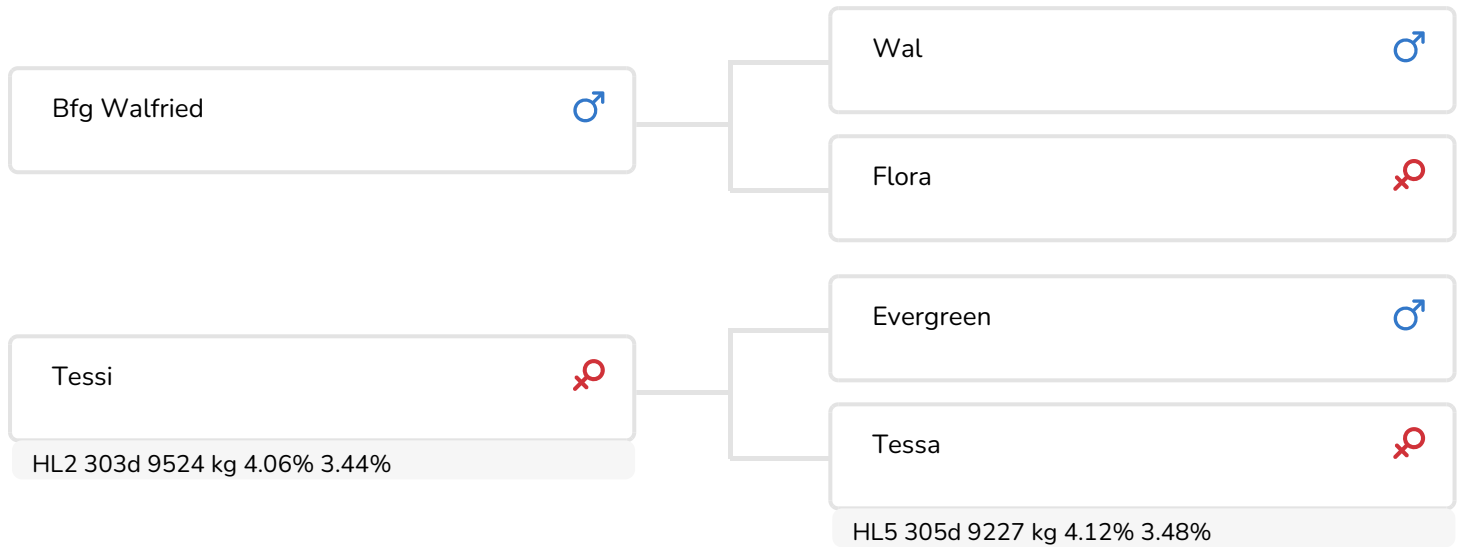

Alger Meekma

BULL INFORMATION

Name	E.G.Wolzer	Date of birth	2018-02-13
Herdbook number	DE 0952964332	Kappa Casein	
A.I.-code	821307	Beta Casein	A2/A2
aAa code	561	Cow family	Tessi
colour	RB	Straw colour	Wit
Breed	100% Fleckvieh		

The first progeny of Wolzer are now ready for A.I. service and look very promising. His calves are easy born. The bull shows great dairy character and muscularity and has outstanding feet and legs.

He left an excellent impression when the farm was visited and his outcross pedigree offers plenty of potential.