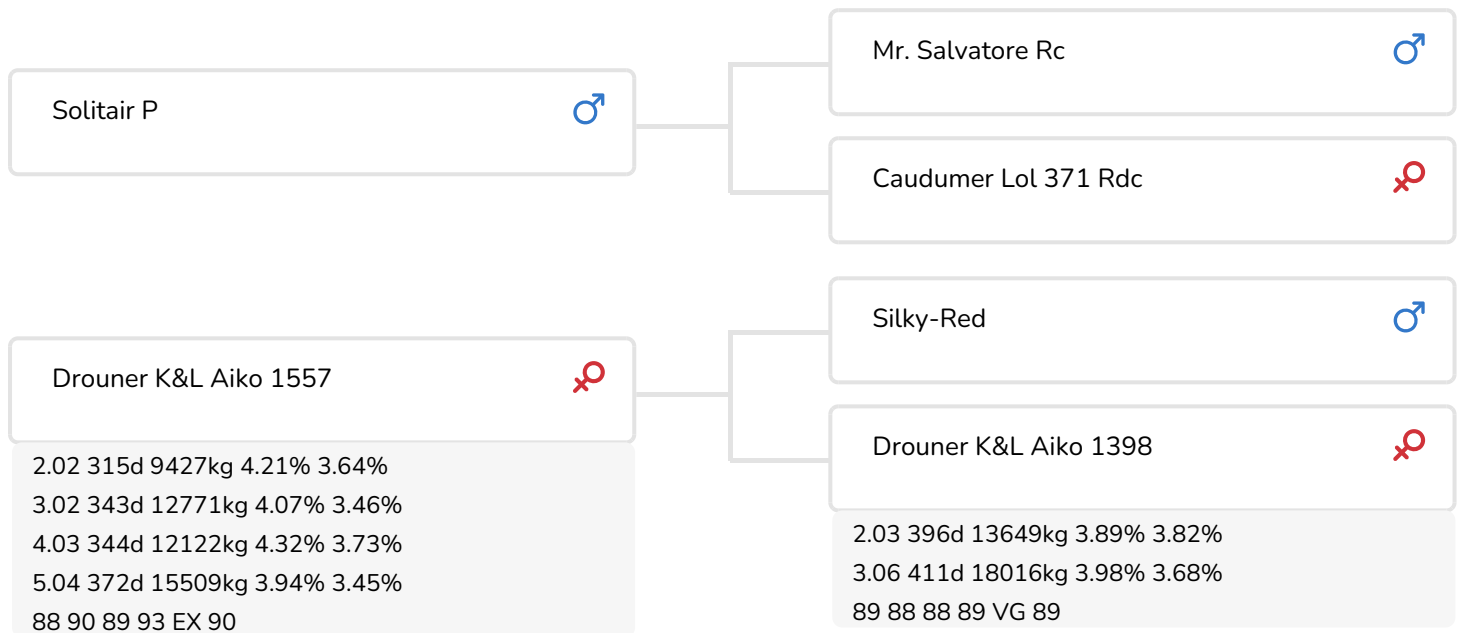

Jane Steel

Breeder: Mts. H. en C. Albring, Drouwenermond

- + Heterozygous polled
- + Good health traits
- + Youthful heifers with correct rumps
- + Correct udders
- + Slightly bent rear leg side view and good locomotion
- + Top bull for milk!

Alger Meekma

Sonja 138 (s. Augustus P-Red)
Owner: Mts. J.B. en D.W.E. Klein Wassink en I.M.H. Alefs,
Ruurlo (NL)

BULL INFORMATION

Name	Drouner K&L Augustus P-Red	Date of birth	2019-11-03
Herdbook number	NL 840442679	Gestation length	277
A.I.-code	782891	Kappa Casein	BB
PFW code	C	Beta Casein	A1/A2
aAa code	243156	Cow family	Aiko / Altitude
colour	RB	Straw colour	Geel
Breed	100% HF		

BREEDING VALUES

NVI	INET	Lgv.
254	359	635

PRODUCTIEVERERVING

% Rel	Daughters	Herds		
96	213	93		
KG milk	% Fat	KG fat	KG protein	Inet
1430	-0.2	45	52	359

FUNCTIONAL TRAITS

Calving ease		100
Vitality	█	98
Beef index	█	98