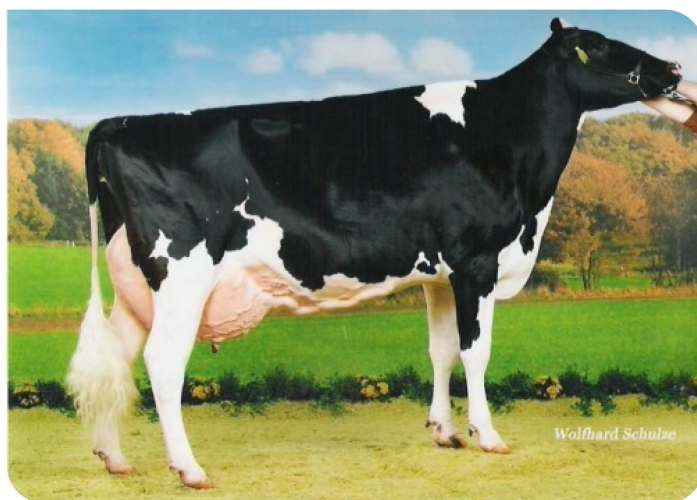

Alger Meekma

Wolfhard Schulze

Dema (EX 92)
(dam of Dropshot)

BULL INFORMATION

Name	Dropshot	Date of birth	2007-06-26
Herdbook number	DE 0351567817	Kappa Casein	AA
A.I.-code	36712	Beta Casein	A2/A2
aAa code	234	Cow family	Dea
colour	ZB	Straw colour	Rose
Breed	100% HF		

Top conformation, protein and a proven, successful sire- and dam-family in one bull results in Dropshot (Shottle x James x Tonic). With a combination of international super bulls (Great Britain, Canada and the U.S.) added with an impressive dam (the Jardin-family out Germany) has Dropshot all possibilities to develop into a top bull.

Dropshot's sire, Picston Shottle, is at the moment one of the hottest bulls in the world. This Mtoto-son, with a different pedigree scores excellent for conformation and milkproduction. The only point of attention is protein percentage.

The protein level in the dam line of Dropshot is one of its strongest points. The last 3 generations an average protein percentage of more than 3,70% was produced. Besides this, the cows of this family, one after the other, have a very narrow fat/protein proportion with excellent conformation. Dropshot's mother Dema and granddam Dea (already more than 12 years old) have won several shows. For example represented Dema Germany on the European Show in Oldenburg (Germany). Maybe even more interesting are the breeding results of the two family lines. Most famous appearance is probably the proven "protein king" Jardin, worldwide used and well known. This Jocko-son of Dea has several impressive half- and full...