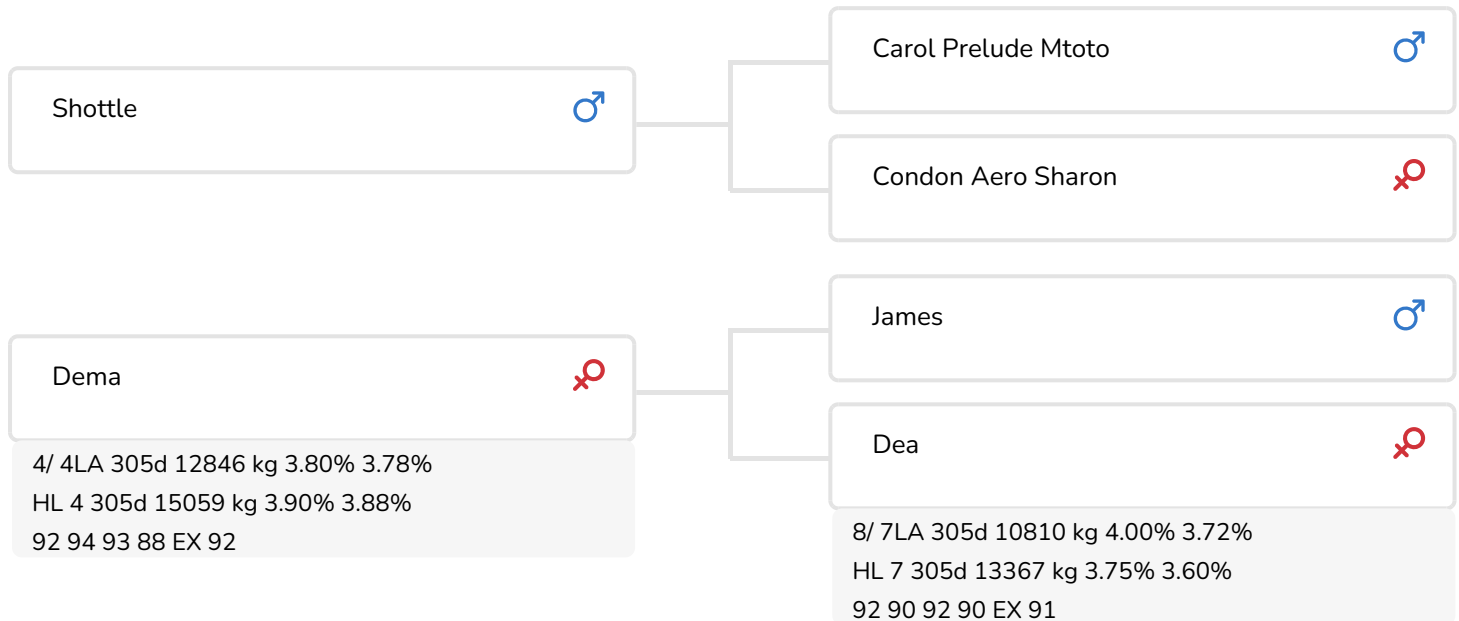

Alger Meekma

Wolfhard Schulze

Dema (EX 92)
(dam of Dropshot)

BULL INFORMATION

Name	Dropshot	Date of birth	2007-06-26
Herdbook number	DE 0351567817	Kappa Casein	AA
A.I.-code	36712	Beta Casein	A2/A2
aAa code	234	Cow family	Dea
colour	ZB	Straw colour	Rose
Breed	100% HF		

Top conformation, protein and a proven, successful sire- and dam-family in one bull results in Dropshot (Shottle x James x Tonic). With a combination of international super bulls (Great Britain, Canada and the U.S.) added with an impressive dam (the Jardin-family out Germany) has Dropshot all possibilities to develop into a top bull.

Dropshot's sire, Picston Shottle, is at the moment one of the hottest bulls in the world. This Mtoto-son, with a different pedigree scores excellent for conformation and milkproduction. The only point of attention is protein percentage.

The protein level in the dam line of Dropshot is one of its strongest points. The last 3 generations an average protein percentage of more than 3,70% was produced. Besides this, the cows of this family, one after the other, have a very narrow fat/protein proportion with excellent conformation. Dropshot's mother Dema and granddam Dea (already more than 12 years old) have won several shows. For example represented Dema Germany on the European Show in Oldenburg (Germany). Maybe even more interesting are the breeding results of the two family lines. Most famous appearance is probably the proven "protein king" Jardin, worldwide used and well known. This Jocko-son of Dea has several impressive half- and full...