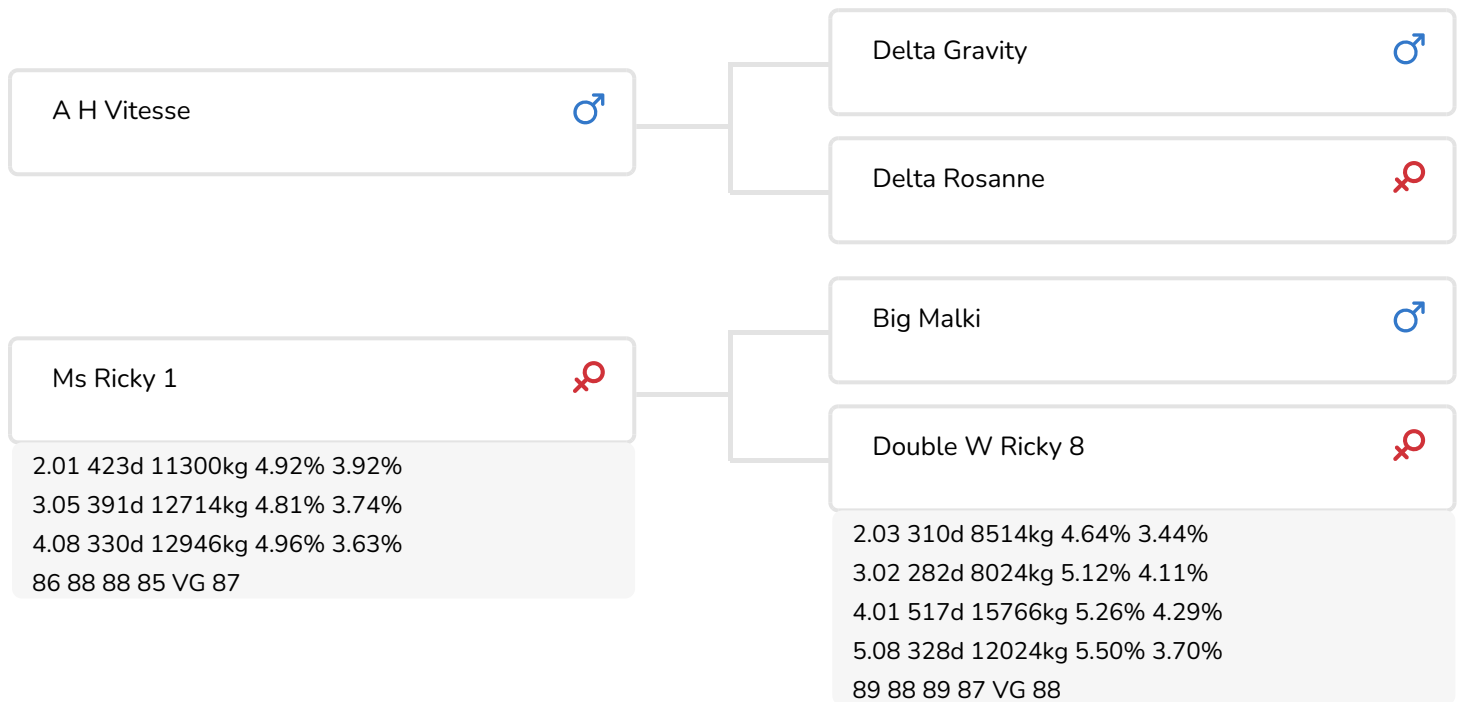

Alger Meekma

Breeder: Bongers Egchel VOF, Egchel

- + Pedigree with reliable, proven breeding bulls
- + From the successful Ricky family
- + High components
- + Great legs
- + aAa 153
- + Calving ease bull

Alger Meekma

MS Ricky 2
(half-sister of Vulcan)

BULL INFORMATION

Name	Dijkstar Vulcan	Date of birth	2020-08-11
Herdbook number	NL 591321012	Gestation length	270
A.I.-code	361244	Kappa Casein	AA
PFW code	C	Beta Casein	A1/A2
aAa code	153	Cow family	Ricky
colour	ZB	Straw colour	Red
Breed	100% HF		

If you are aiming for cows that have a slightly more compact frame combined with good udders, correct legs and good components then a bull like Dijkstar Vulcan (Vitesse x Malki x Snowfever) can go a long way to helping you succeed. His aAa-code (153) already indicates this and the bulls in his pedigree also transmit this pattern to their daughters. His pedigree (counting only breeding bulls with extremely reliable breeding values) includes the successful Ricky family on his maternal side, known for bulls like Ranger and Riverboy.

The Ricky line, which is found in Vulcan's maternal bloodline, has regularly received positive coverage in the news in recent years. This component-rich cow family has also been highly successful in breeding bulls. The first (Dutch-born) bull from this line to become a breeding bull/bull sire is the red factor Riverboy, an Aikman son out of Planet daughter Ricky (VG 86 and the great grand dam of Vulcan). Via Sterngold daughter Ricky 2 (VG 88) we arrive at two Snowfever daughters, Ricky 8 (VG 88) and Ricky 9 (VG 87) who are producing very good calves. Ricky 9 is the dam of breeding bull Rotary, while Ricky 8 numbers three breeding bulls among her offspring. The same Ricky 8, Vulcan's grand dam, is also dam to three remarkably high scoring sons: Rush...