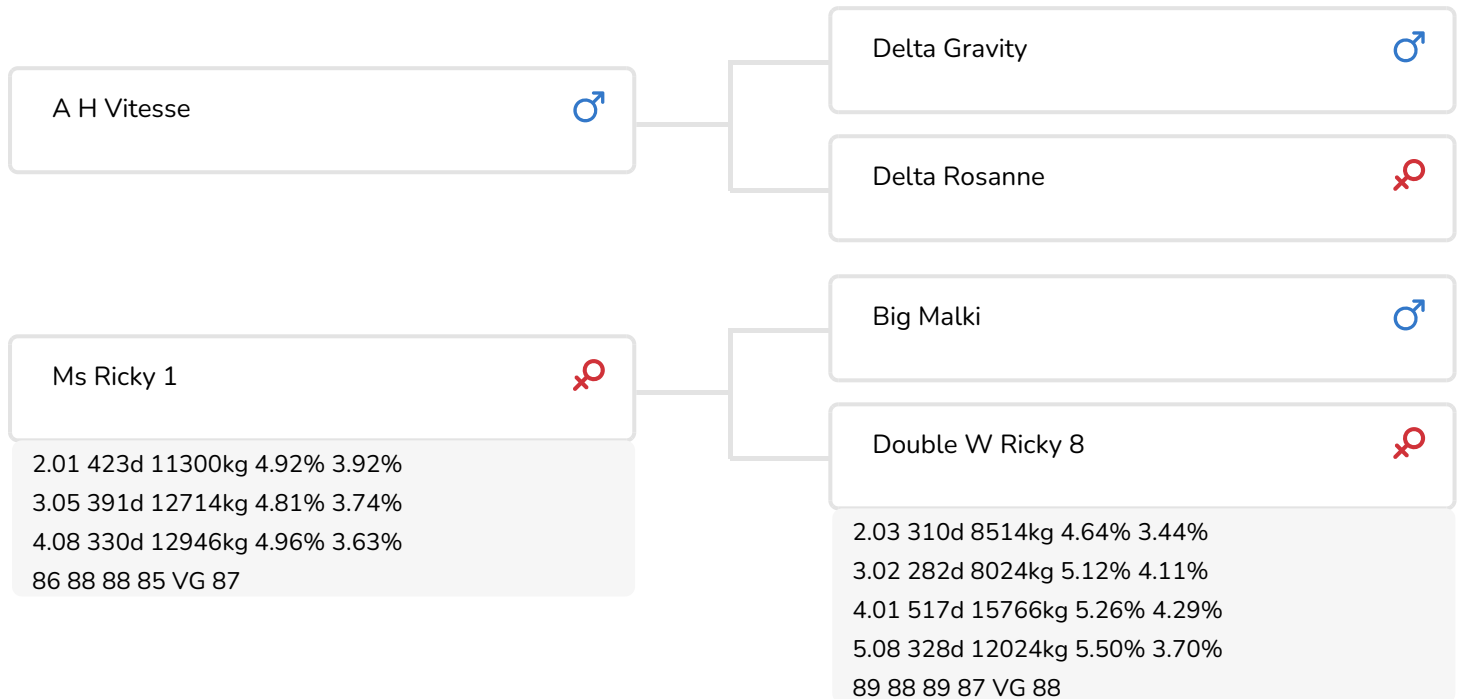

Alger Meekma

Breeder: Bongers Egchel VOF, Egchel

- + Pedigree with reliable, proven breeding bulls
- + From the successful Ricky family
- + High components
- + Great legs
- + aAa 153
- + Calving ease bull

Alger Meekma

MS Ricky 2
(half-siter of Vulcan)

BULL INFORMATION

Name	Dijkstar Vulcan	Date of birth	2020-08-11
Herdbook number	NL 591321012	Gestation length	270
A.l.-code	361244	Kappa Casein	AA
aAa code	153	Beta Casein	A1/A2
colour	ZB	Cow family	Ricky
Breed	100% HF	Straw colour	Red

If you are aiming for cows that have a slightly more compact frame combined with good udders, correct legs and good components then a bull like Dijkstar Vulcan (Vitesse x Malki x Snowfever) can go a long way to helping you succeed. His aAa-code (153) already indicates this and the bulls in his pedigree also transmit this pattern to their daughters. His pedigree (counting only breeding bulls with extremely reliable breeding values) includes the successful Ricky family on his maternal side, known for bulls like Ranger and Riverboy.

The Ricky line, which is found in Vulcan's maternal bloodline, has regularly received positive coverage in the news in recent years. This component-rich cow family has also been highly successful in breeding bulls. The first (Dutch-born) bull from this line to become a breeding bull/bull sire is the red factor Riverboy, an Aikman son out of Planet daughter Ricky (VG 86 and the great grand dam of Vulcan). Via Sterngold daughter Ricky 2 (VG 88) we arrive at two Snowfever daughters, Ricky 8 (VG 88) and Ricky 9 (VG 87) who are producing very good calves. Ricky 9 is the dam of breeding bull Rotary, while Ricky 8 numbers three breeding bulls among her offspring. The same Ricky 8, Vulcan's grand dam, is also dam to three remarkably high scoring sons: Rush...