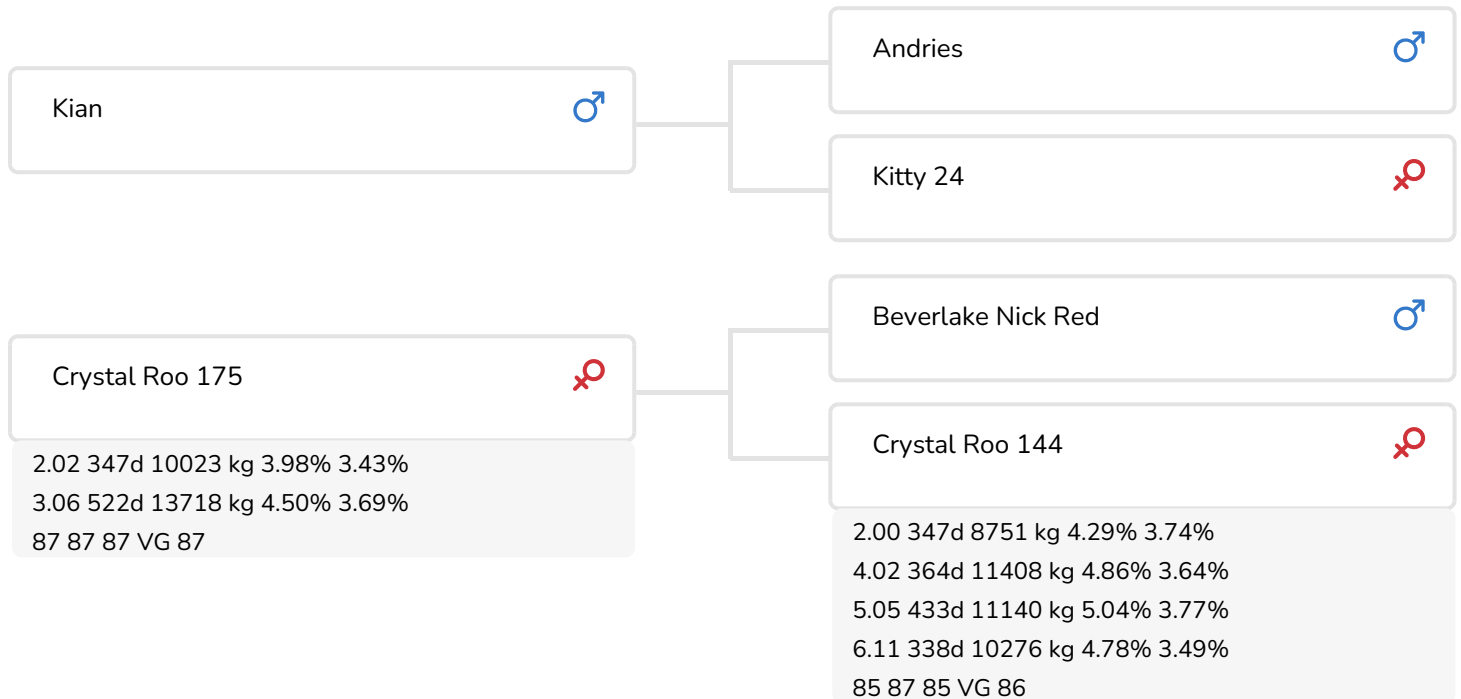

- + Top allround bull
- + 7 generations VG or higher in maternal line
- + Big plus for protein
- + Favourable fat protein ratio
- + Overall conformation figures

Crystal Roo 175 (VG 87)  
(dam of Red Reflex)

## BULL INFORMATION

Name	Crystal Red Reflex	Date of birth	2003-07-25
Herdbook number	NL 362035030	Gestation length	28
A.l.-code	36559	Kappa Casein	AB
aAa code	135	Beta Casein	A1/A1
colour	RB	Cow family	Roo
Breed	87% HF	Straw colour	Wit