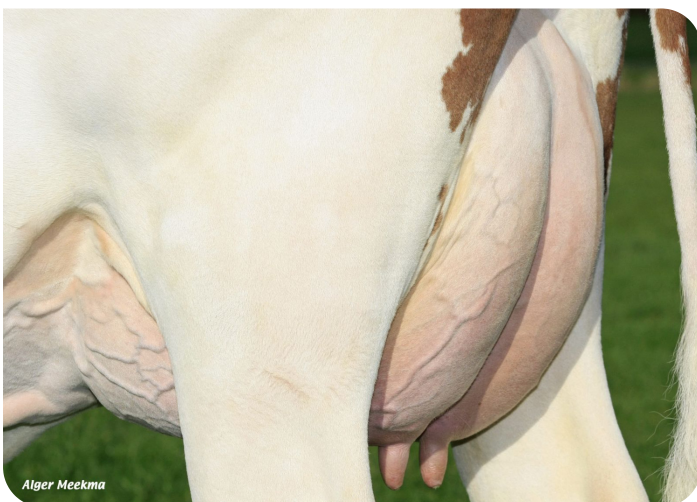

BREEDING VALUES		
NVI	INET	Lgv.
-233	-426	-258

PRODUCTIEVERERVING					
% Rel	Daughters	Herds			
99	1647	703			
KG milk	% Fat	% Protein	KG fat	KG protein	Inet
-1262	-0.12	-0.09	-66	-53	-426

FUNCTIONAL TRAITS		
Calving ease		99
Vitality		96
Beef index		95

DAUGHTERS		
Fertility		100
NR		96
Calving interval		102
Mat. calving process		95
Mat.Vitality		97
Persistency		93
Maturity rate		99
Udder health		97
Somatic cell count		96
Milking speed		93
Robot efficiency		88
Robot interval		91
Robot habituation		107
Claw health		96
Temperament		99
Body weight		101

TYPE SCORE		
% Rel	Daughters	Herds
99	526	252

TYPE SCORE		
Frame		99
Udder		91
Feet & Legs		94
Total Score		92
Stature		96
Chest width		102
Body depth		99
Angularity		93
Condition		105
Rump Angle		96
Rump Width		97
Rear legs Rear view		97
Rear leg Set		97
Foot Angle		101
Front feet orientation		99
Locomotion		94
For udder attachment		92
Front teat placement		98
Teat length		103
Udder depth		93
Rear udder height		90
Central ligament		98
Rear teat placement		95
Udder balans		93

Udder of Bernarda 58 (s. Red Reflex)
Owner: Mr. G.J. Griemelink, Geesteren (NL)