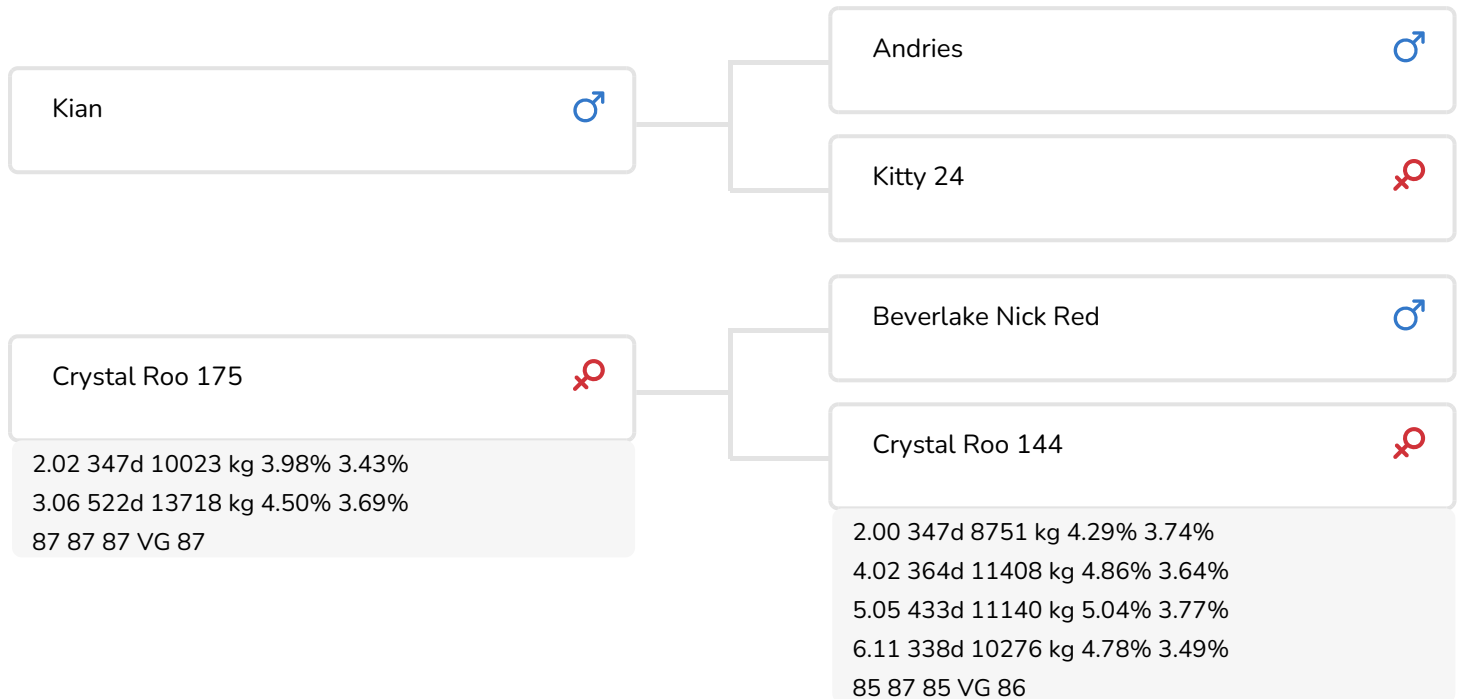

- + Top allround bull
- + 7 generations VG or higher in maternal line
- + Big plus for protein
- + Favourable fat protein ratio
- + Overall conformation figures

Crystal Roo 175 (VG 87)
(dam of Red Reflex)

BULL INFORMATION

Name	Crystal Red Reflex	Date of birth	2003-07-25
Herdbook number	NL 362035030	Gestation length	28
A.l.-code	36559	Kappa Casein	AB
aAa code	135	Beta Casein	A1/A1
colour	RB	Cow family	Roo
Breed	87% HF	Straw colour	Wit

Daughtergroup Red Reflex NRM 2008

Bernarda 58 (VG 87) (s. Red Reflex)
Owner: Mr. G.J. Griemelink, Geesteren (NL)

BREEDING VALUES		
NVI	INET	Lgv.
-233	-426	-258

PRODUCTIEVERERVING					
% Rel	Daughters	Herds			
99	1647	703			
KG milk	% Fat	% Protein	KG fat	KG protein	Inet
-1262	-0.12	-0.09	-66	-53	-426