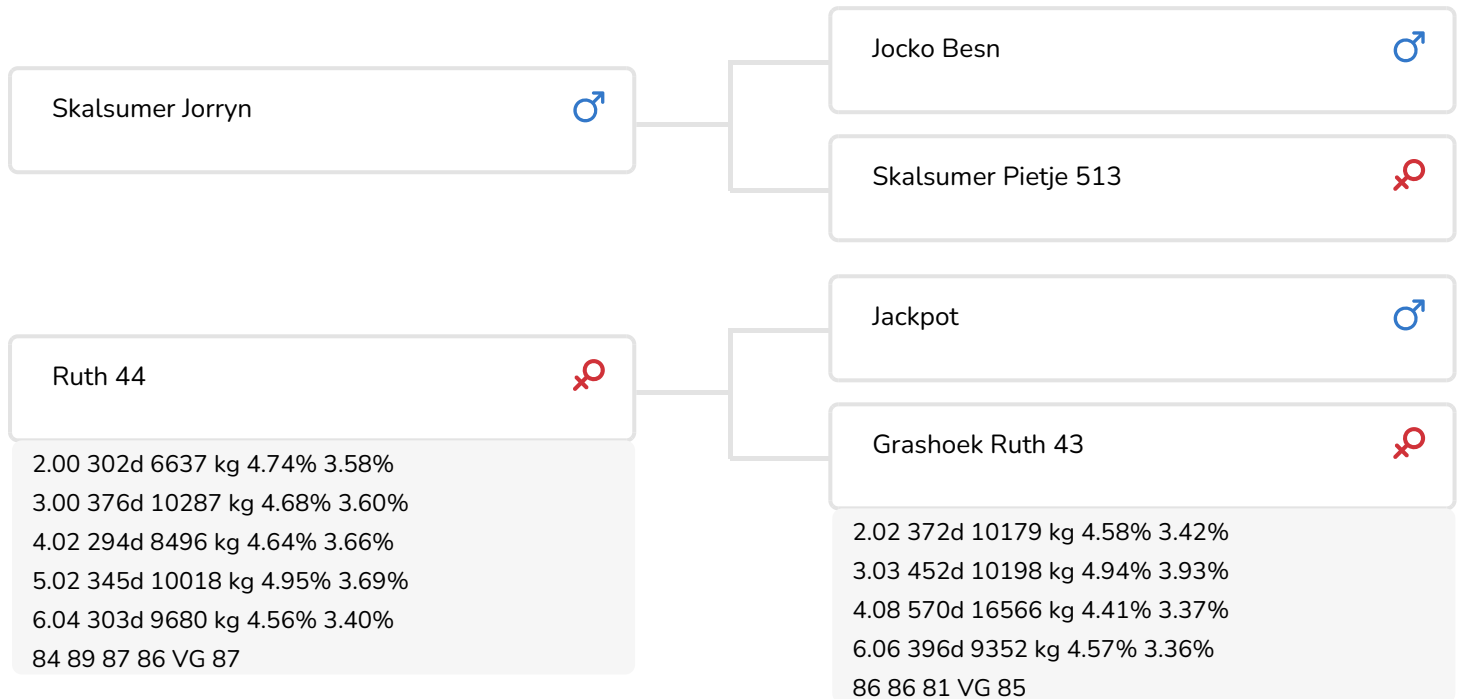

*Alger Meekma*

Breeder: V.O.F. Angenent, Woubrugge

- + Free-stall barn cows
- + From a durable cow family (Ruth)
- + Rock-solid feet & legs
- + Persistency
- + Calving ease bull
- + aAa 531462
- + red carrier

## BULL INFORMATION

Name	Cracker van de Wilg	Date of birth	2008-02-29
Herdbook number	NL 492205693	Kappa Casein	AA
A.I.-code	36738	Beta Casein	A1/A2
aAa code	531462	Cow family	Ruth
colour	ZB	Straw colour	Geel
Breed	100% HF		