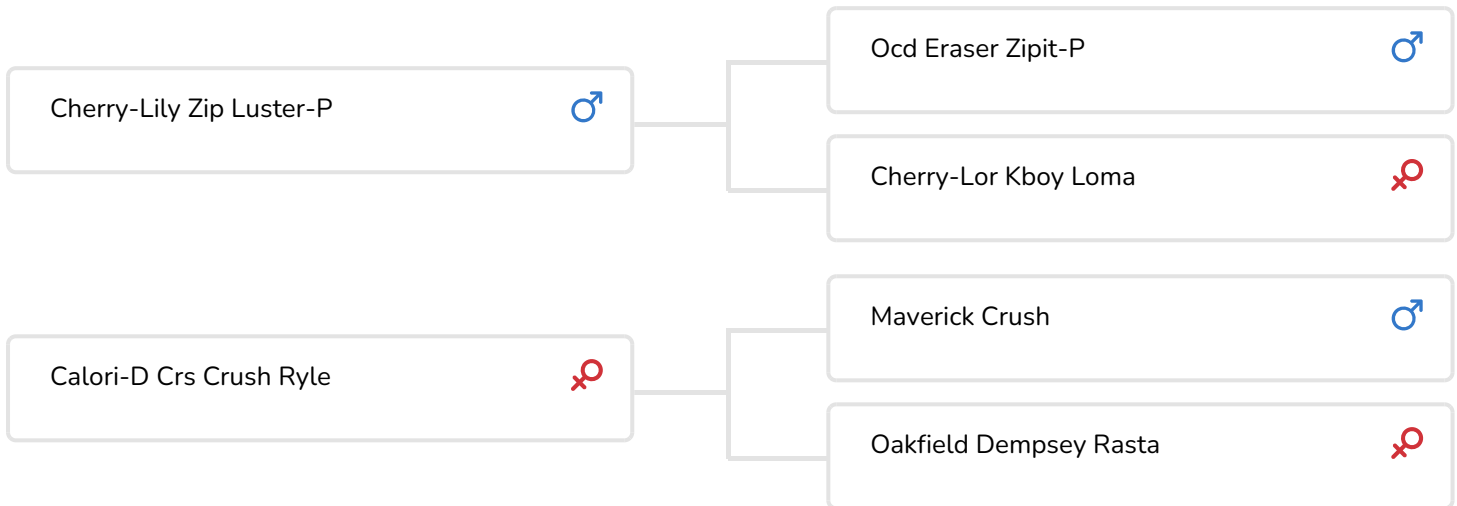

Breeder: Rebekah & Stephen Mast, Denair (CA)

*Beth Henges*

*Sarah Damros*

Calori-D Crs Crush Ryle (EX 94)  
Dam of Reckless P

## BULL INFORMATION

Name	Calori-D Reckless P	Date of birth	2023-03-24
Herdbook number	US 3202160310	Kappa Casein	AB
A.I.-code	786732	Beta Casein	A2/A2
aAa code	234	Cow family	
colour	ZB	Straw colour	Onbekend
Breed	100% HF		

On the top side, Luster P is a bull with a high level of reliability, who receives high marks from dairymen all over the globe. Luster has consistently stamps out super udders, high production and high type.