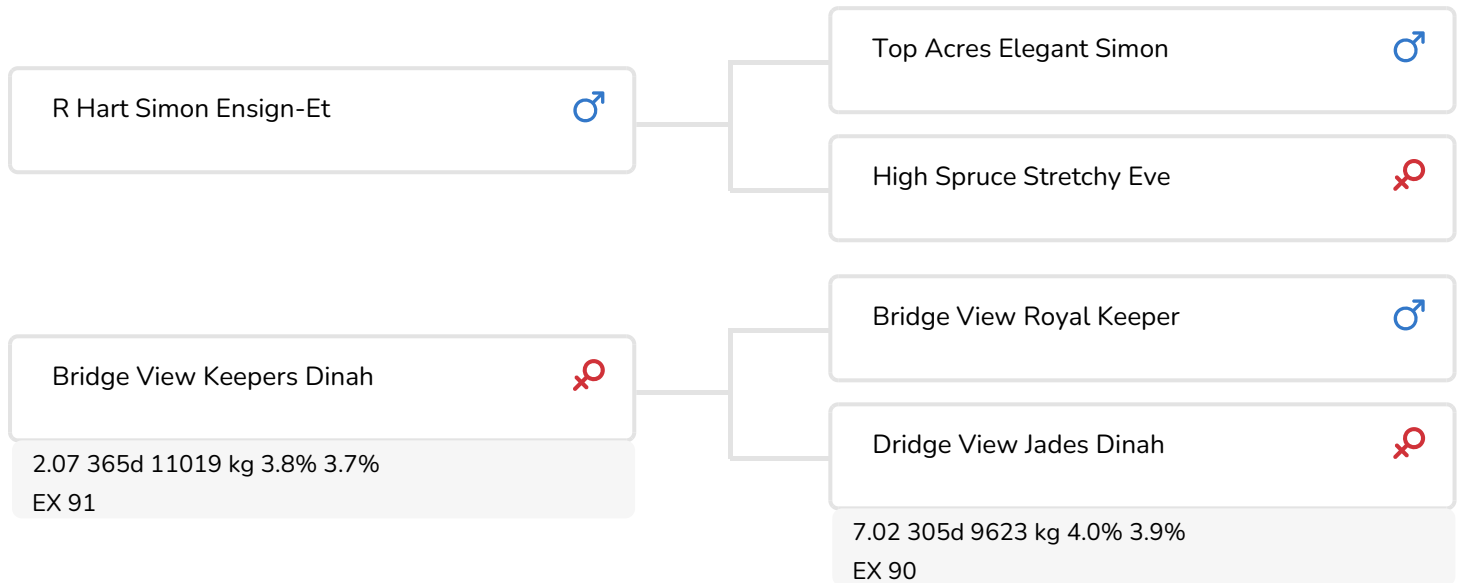

Bridge View Keepers Dinah (EX 91)
(dam of Drambuie)

BULL INFORMATION

Name	Bridge View Drambuie	Date of birth	2003-06-14
Herdbook number	US 196808	Kappa Casein	
A.I.-code	764283	Beta Casein	A2/A2
aAa code		Cow family	
colour	EB	Straw colour	Dik Transparant
Breed	100% BS		

Bridge View Drambuie is a beautiful and interesting Brown Swiss bull with a proven cow-family. The dam and granddam are both EX registered cows with very good, narrow and in proportion fat/protein percentages. These cows produce also a lot of milk with high very protein (4%), which can be called exceptional, certainly for American terms.