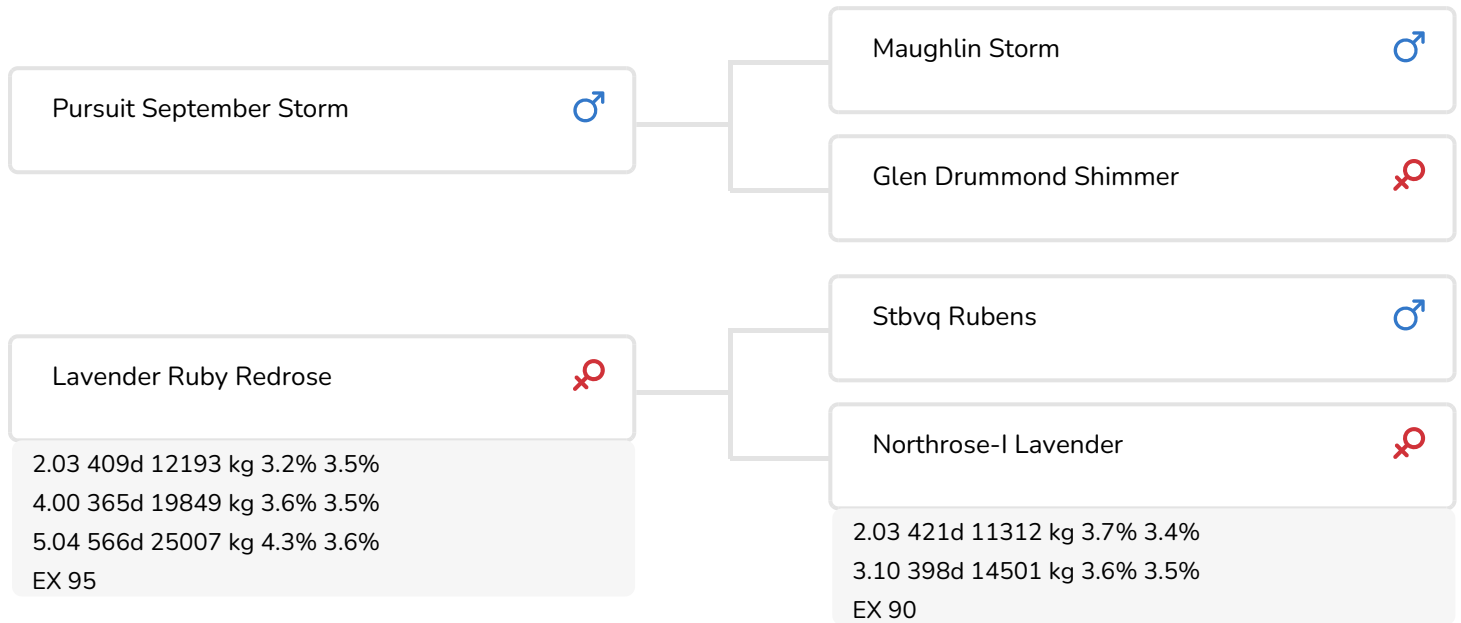

Lavender Ruby Redrose (EX 95)  
(dam of Red Rock)

## BULL INFORMATION

Name	Bovigen-SF Red Rock	Date of birth	2005-08-02
Herdbook number	DE 1402760910	Kappa Casein	AA
A.l.-code	764157	Beta Casein	A1/A2
aAa code	261435	Cow family	Blackrose
colour	RB	Straw colour	Transparant
Breed	100% HF		

RED ROCK