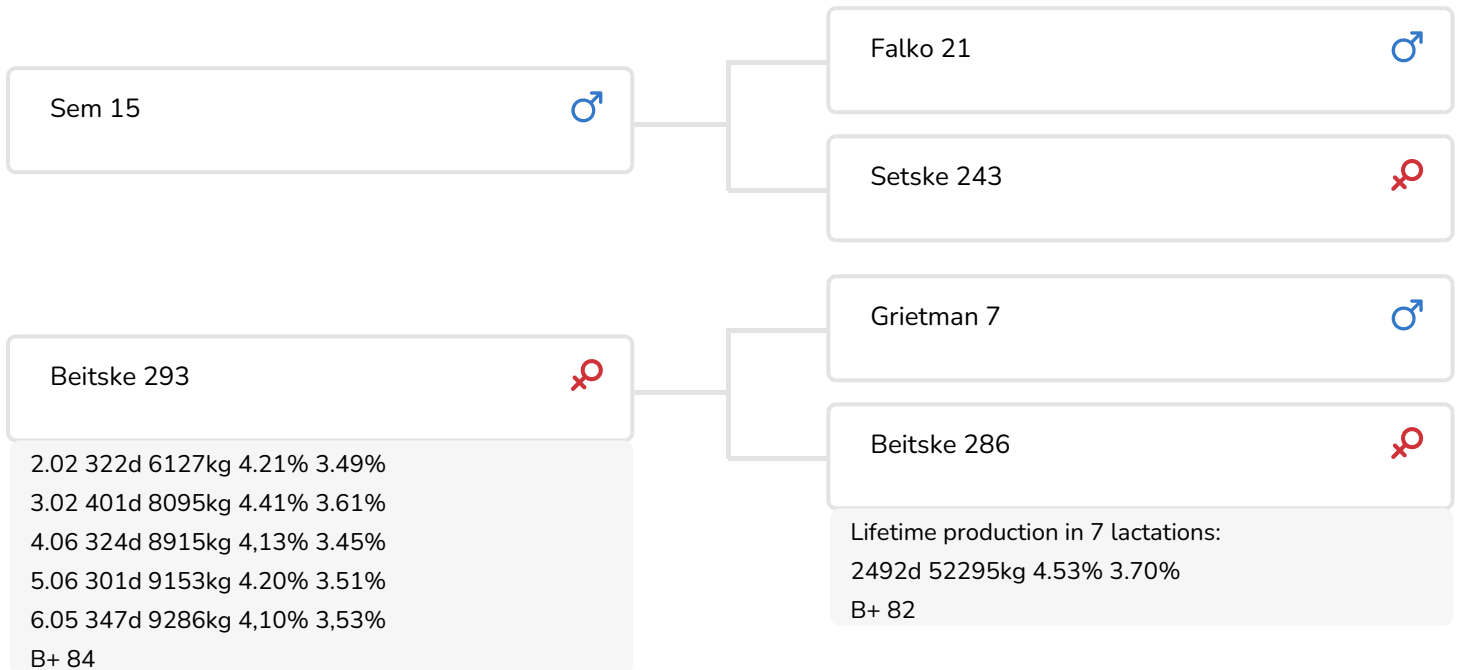

*Alger Meekma*

Breeder: Mts. W. en S. van Dam - Faber, Wyns

- + Good longevity and fertility in maternal and paternal lines
- + Well developed bull with good locomotion
- + Sire Sem 15 was used as a breeding bull, descends from the Setske cow family
- + Maternal line has been part of the herd for more than a century
- + The Beitskes are a robust cow family, who produce easily with good body condition
- + Productions exceeds the farm average, cows still youthful but with high longevity
- + Cow family has produced many breeding bulls
- + Beta casein A2/A2

Beitske 293  
Dam of Bouwe 9, in dry period for 6th lactation

## BULL INFORMATION

Name	Bouwe 9	Date of birth	2019-02-07
Herdbook number	NL 640009267	Gestation length	283
A.l.-code	361207	Kappa Casein	AA
aAa code	516	Beta Casein	A2/A2
colour	ZB	Cow family	Beitske
Breed	100% FH/BF	Straw colour	Oranje