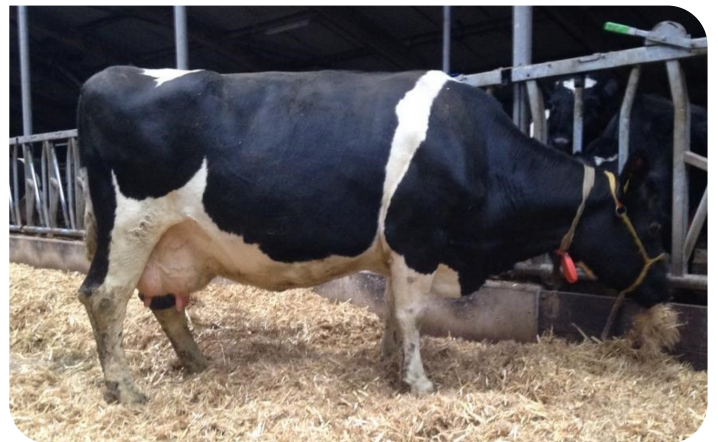

*Alger Meekma*

Breeder: Mts. W. en S. van Dam - Faber, Wyns

- + Good longevity and fertility in maternal and paternal lines
- + Well developed bull with good locomotion
- + Sire Sem 15 was used as a breeding bull, descends from the Setske cow family
- + Maternal line has been part of the herd for more than a century
- + The Beitskes are a robust cow family, who produce easily with good body condition
- + Productions exceeds the farm average, cows still youthful but with high longevity
- + Cow family has produced many breeding bulls
- + Beta casein A2/A2

Beitske 293  
Dam of Bouwe 9, in dry period for 6th lactation

The Frisian-Dutch bull Bouwe 9 brings a boost to the FH breeding programme at K.I. SAMEN, but he is also an undoubtedly interesting bull for the global arena. Both his maternal and paternal pedigrees are characterised by super longevity and good fertility. Bouwe 9 was bred by Mts. van Dam-Faber. The focus on their farm is grazing, and their herd's production is primarily based on meadow grass.

Bouwe 9's maternal line, the Beitskes, has a history of more than a century at the Mts. van Dam-Faber farm. The first K.I. bulls such as Bernard, Binne and Bennie also descended from the Beitske cow family. Dam Beitske 293 can be described as a genuine example of a no-nonsense, hard working cow, who maintains her body condition and production levels with ease. Her production in kilos of milk far exceeds the farm average. Her breeders also describe grand dam Beitske 286, a...